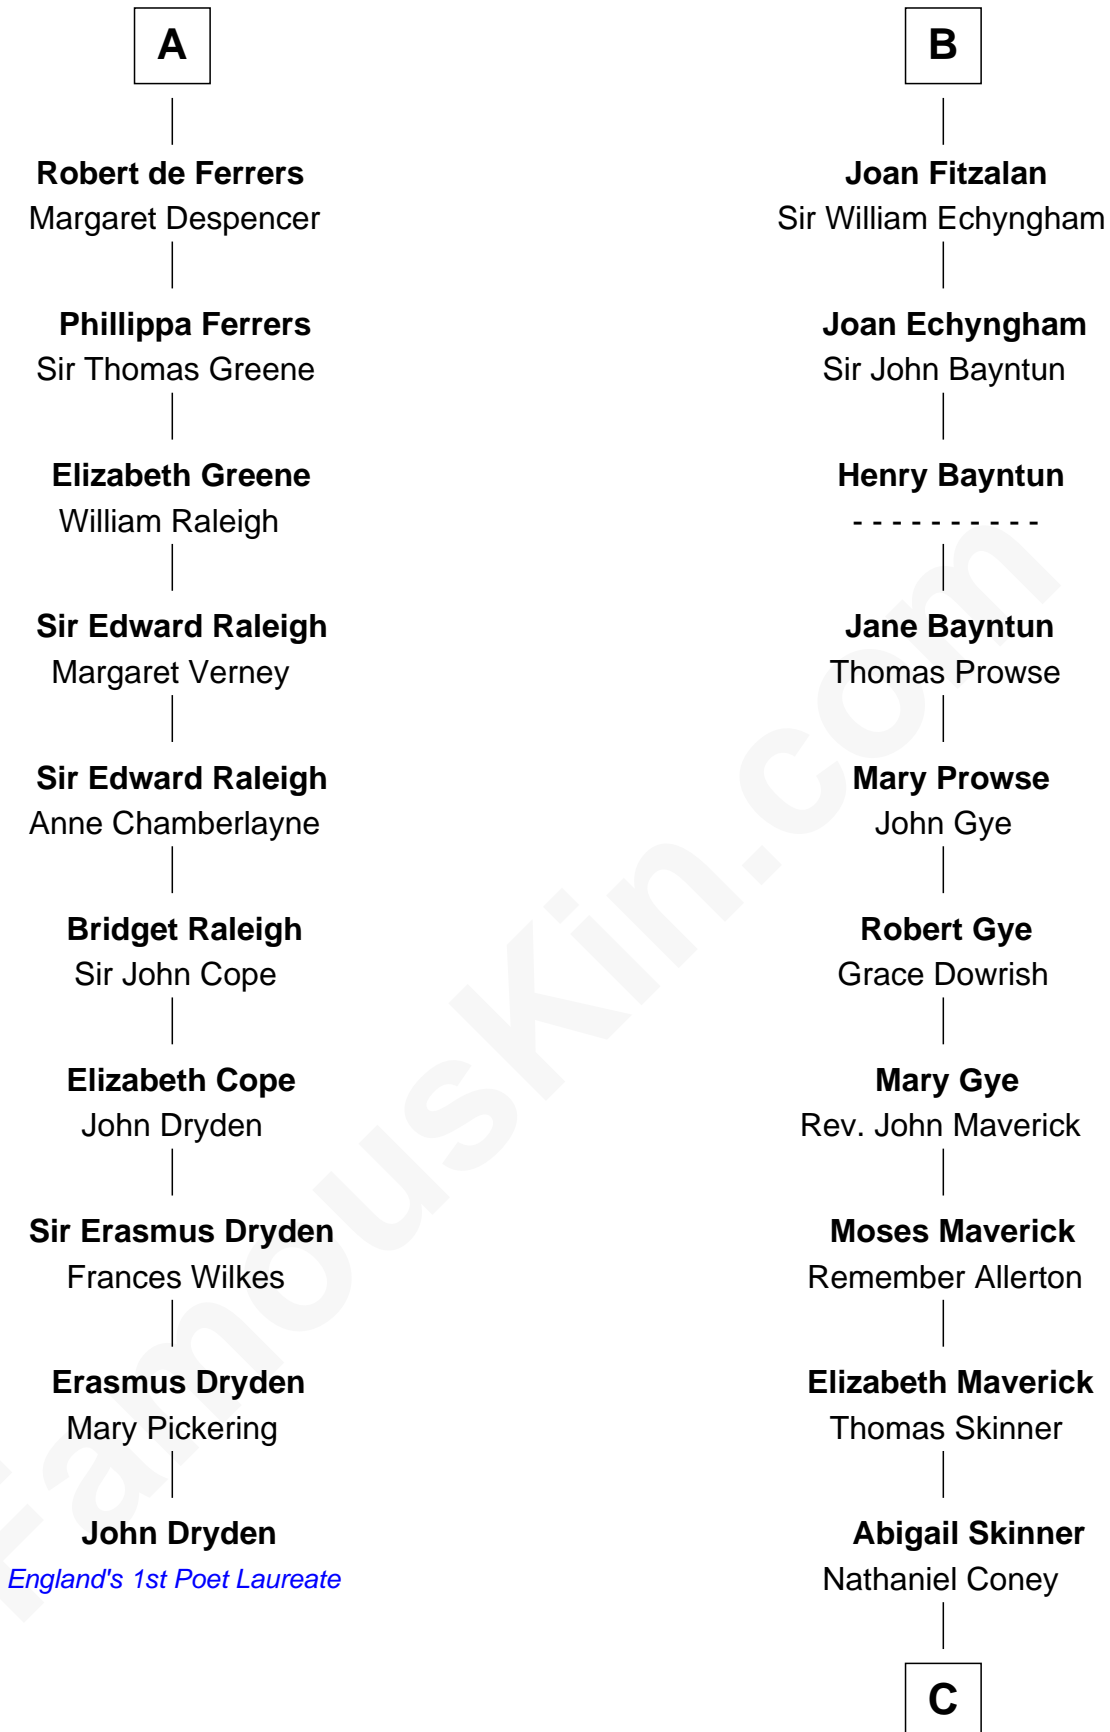

FamousKin.com Relationship Chart of

John Dryden

England's First Poet Laureate

16th cousin 4 times removed of

Samuel Cony

31st Governor of Maine

Hugh de Kevelioc
Bertrade de Montfort

C

—
Samuel Coney
Rebecca Guild

—
Samuel Coney
Susanna Johnson

—
Samuel Coney
Susan Bowdoin Coney

—
Samuel Coney
31st Governor of Maine

FamousKin.com