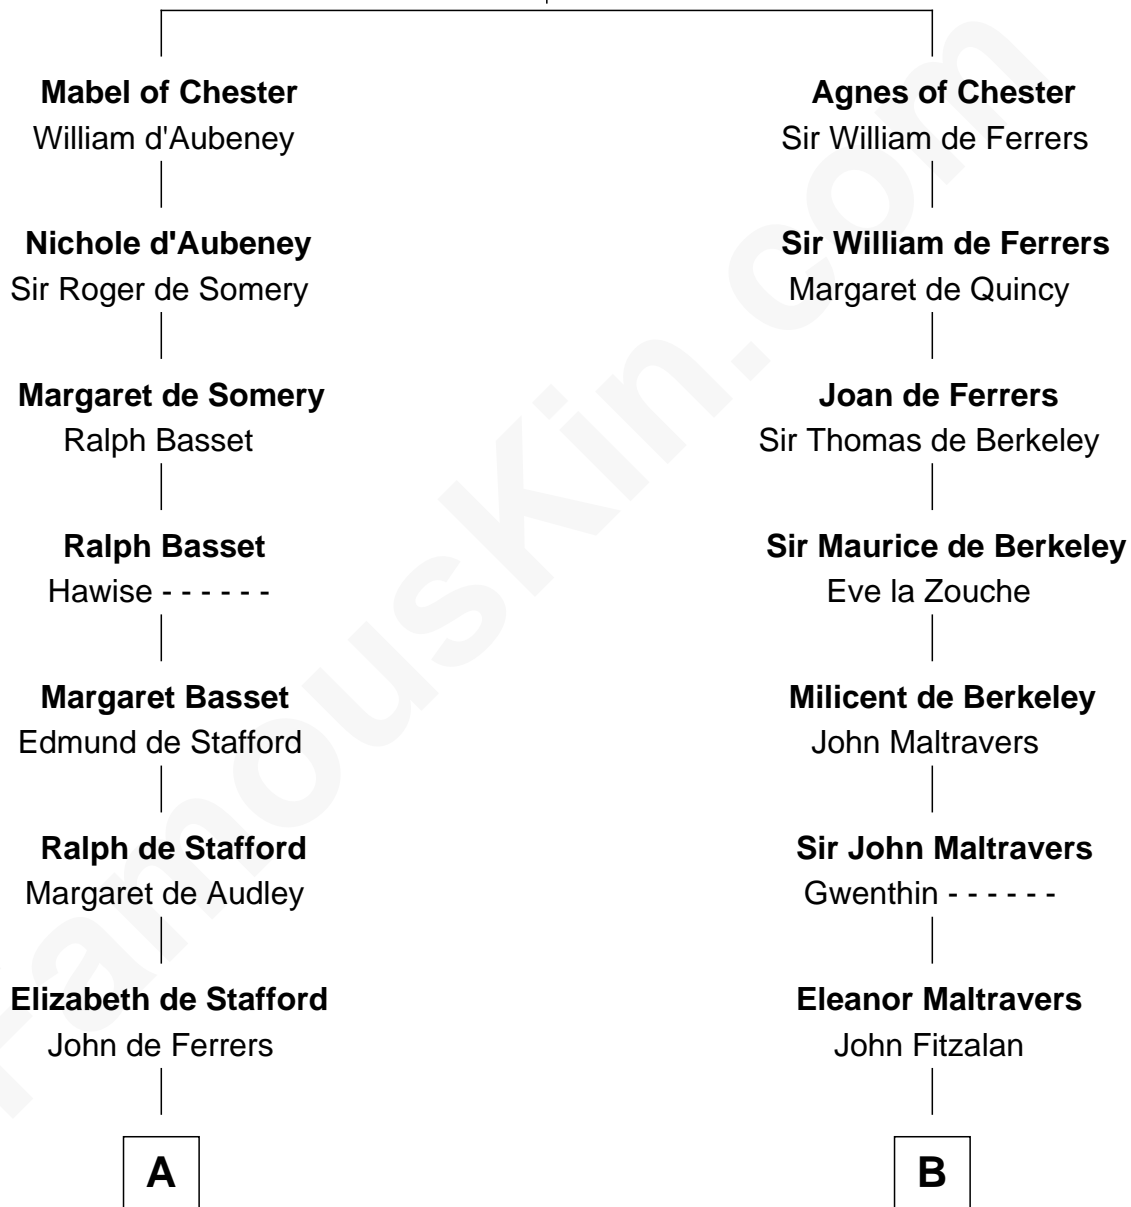

FamousKin.com Relationship Chart of

John Dryden

England's First Poet Laureate

16th cousin 4 times removed of

Samuel Cony

31st Governor of Maine

Hugh de Kevelioc
Bertrade de Montfort

C

—
Samuel Coney
Rebecca Guild

—
Samuel Coney
Susanna Johnson

—
Samuel Coney
Susan Bowdoin Coney

—
Samuel Coney
31st Governor of Maine

FamousKin.com