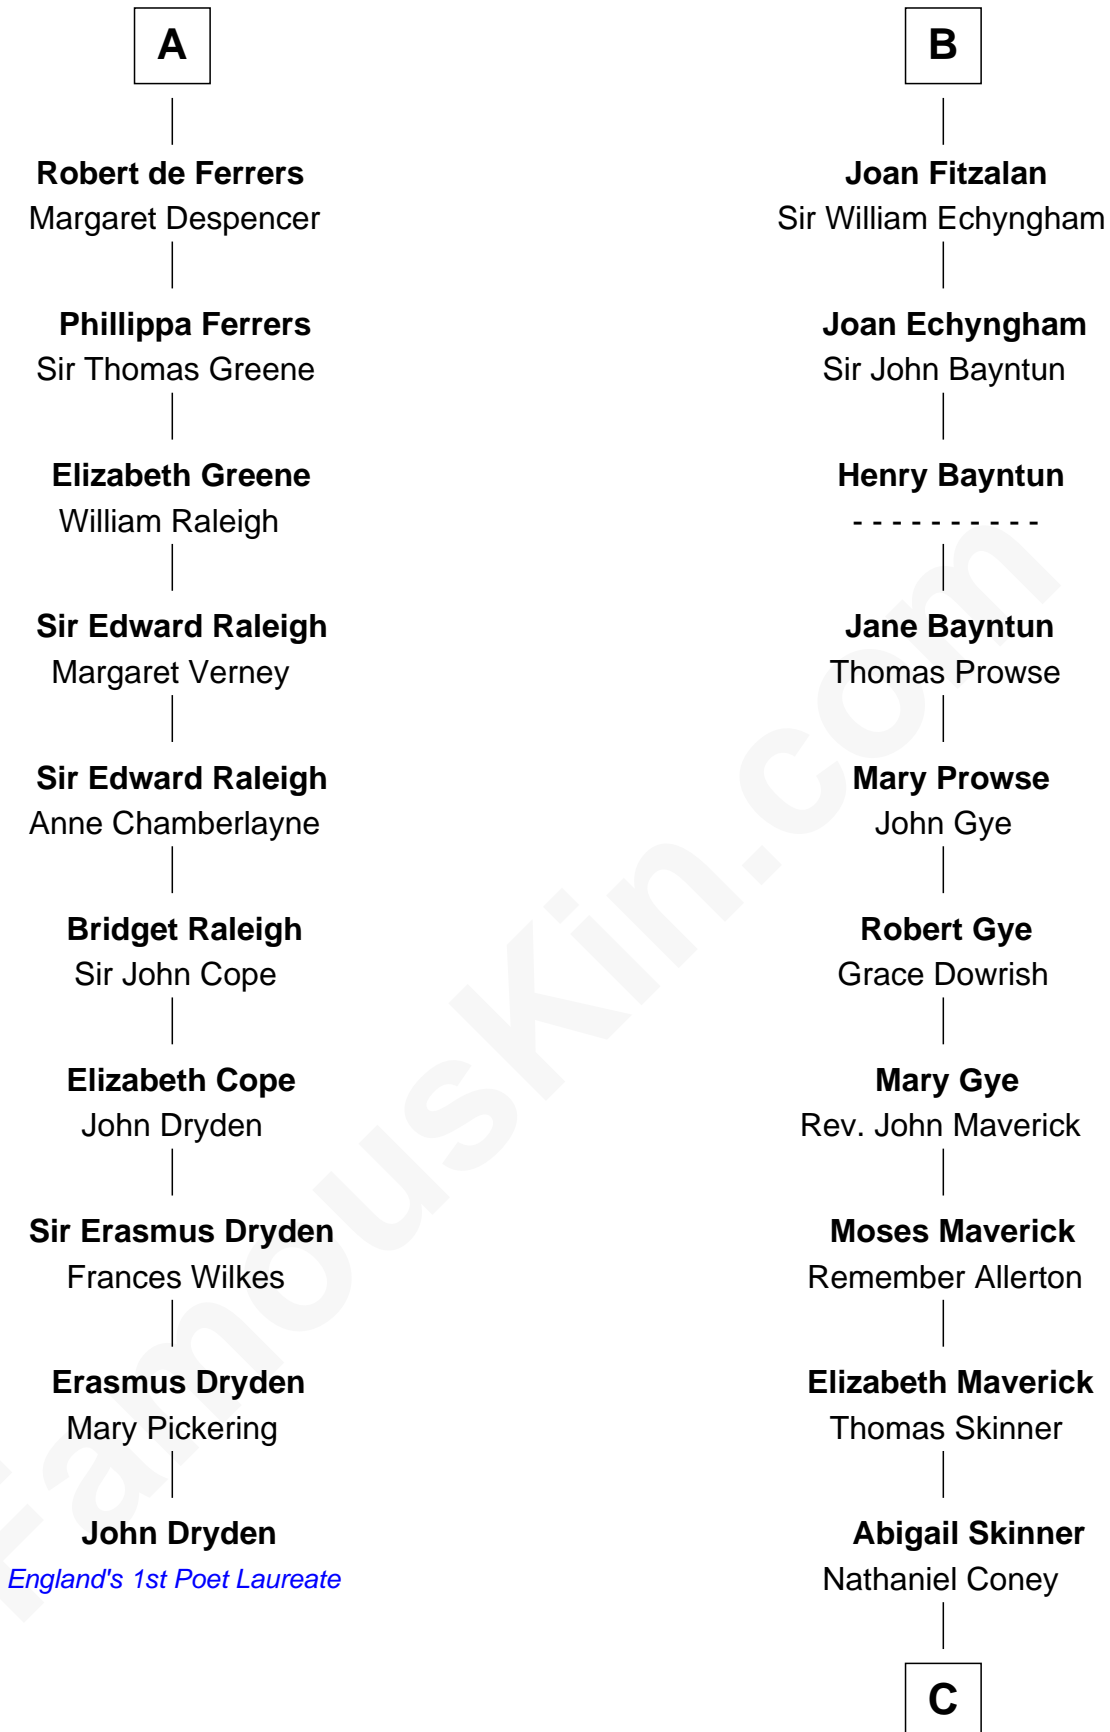

# FamousKin.com Relationship Chart of

**John Dryden**

*England's First Poet Laureate*

16th cousin 4 times removed of

**Samuel Cony**

*31st Governor of Maine*

**Saher de Quincy**  
Margaret de Beaumont

**Sir Robert II de Quincy**

**Margaret de Quincy**

Sir William de Ferrers

**Joan de Ferrers**

Sir Thomas de Berkeley

**Sir Maurice de Berkeley**

Eve la Zouche

**Milicent de Berkeley**

John Maltravers

**Sir John Maltravers**

Gwenthin - - - - -

**Eleanor Maltravers**

John Fitzalan

**B**

**C**

—  
**Samuel Coney**  
Rebecca Guild

—  
**Samuel Coney**  
Susanna Johnson