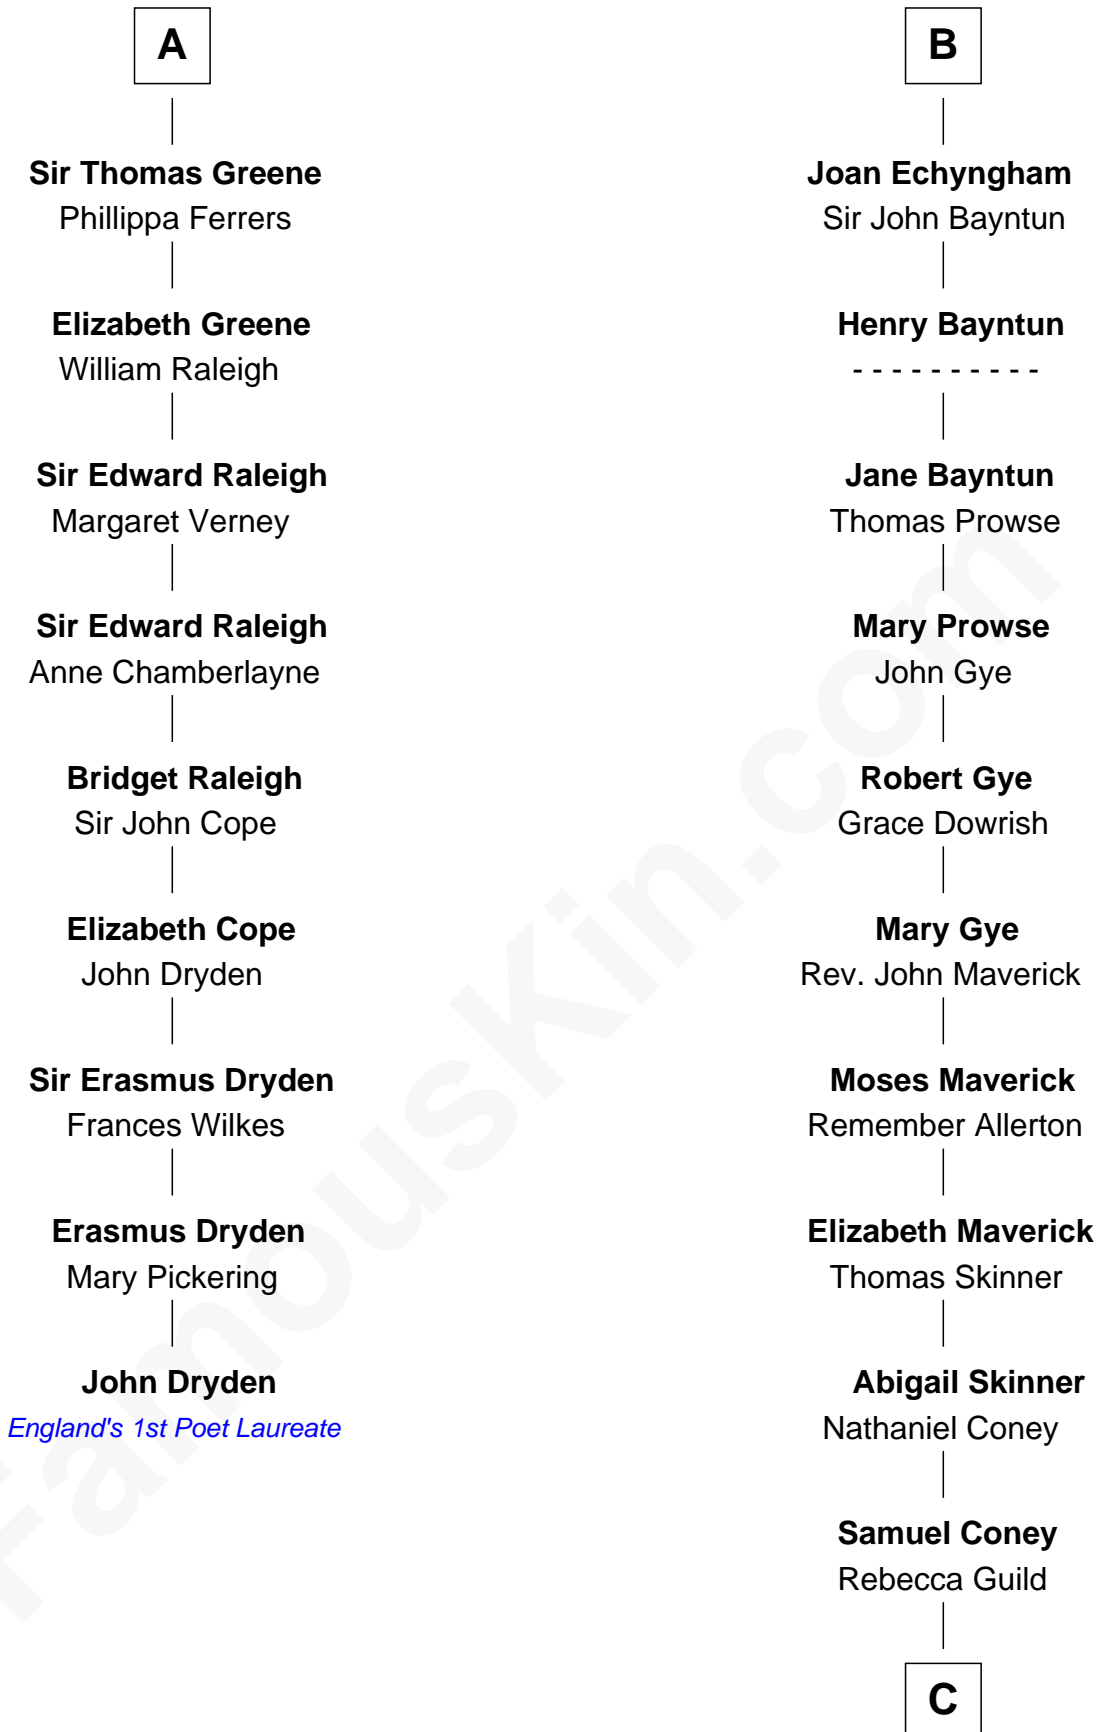

FamousKin.com Relationship Chart of

John Dryden

England's First Poet Laureate

15th cousin 4 times removed of

Samuel Cony

31st Governor of Maine

William de Braiose

Eva Marshal

Eleanor de Braiose
Sir Humphrey de Bohun

Humphrey de Bohun
Maud de Fiennes

Humphrey de Bohun
Elizabeth Plantagenet

Eleanor de Bohun
Sir James le Boteler

Pernel le Boteler
Sir Gilbert Talbot

Sir Richard Talbot
Ankaret le Strange

Mary Talbot
Sir Thomas Greene

A

Eve de Braiose
Sir William de Cantilupe

Milicent de Cantilupe
Eudo la Zouche

Eve la Zouche
Sir Maurice de Berkeley

Milicent de Berkeley
John Maltravers

Sir John Maltravers
Gwenthin - - - - -

Eleanor Maltravers
John Fitzalan

Joan Fitzalan
Sir William Echyngham

B

C

—
Samuel Coney
Susanna Johnson

—
Samuel Cony
Susan Bowdoin Coney

—
Samuel Cony
31st Governor of Maine

FamousKin.com