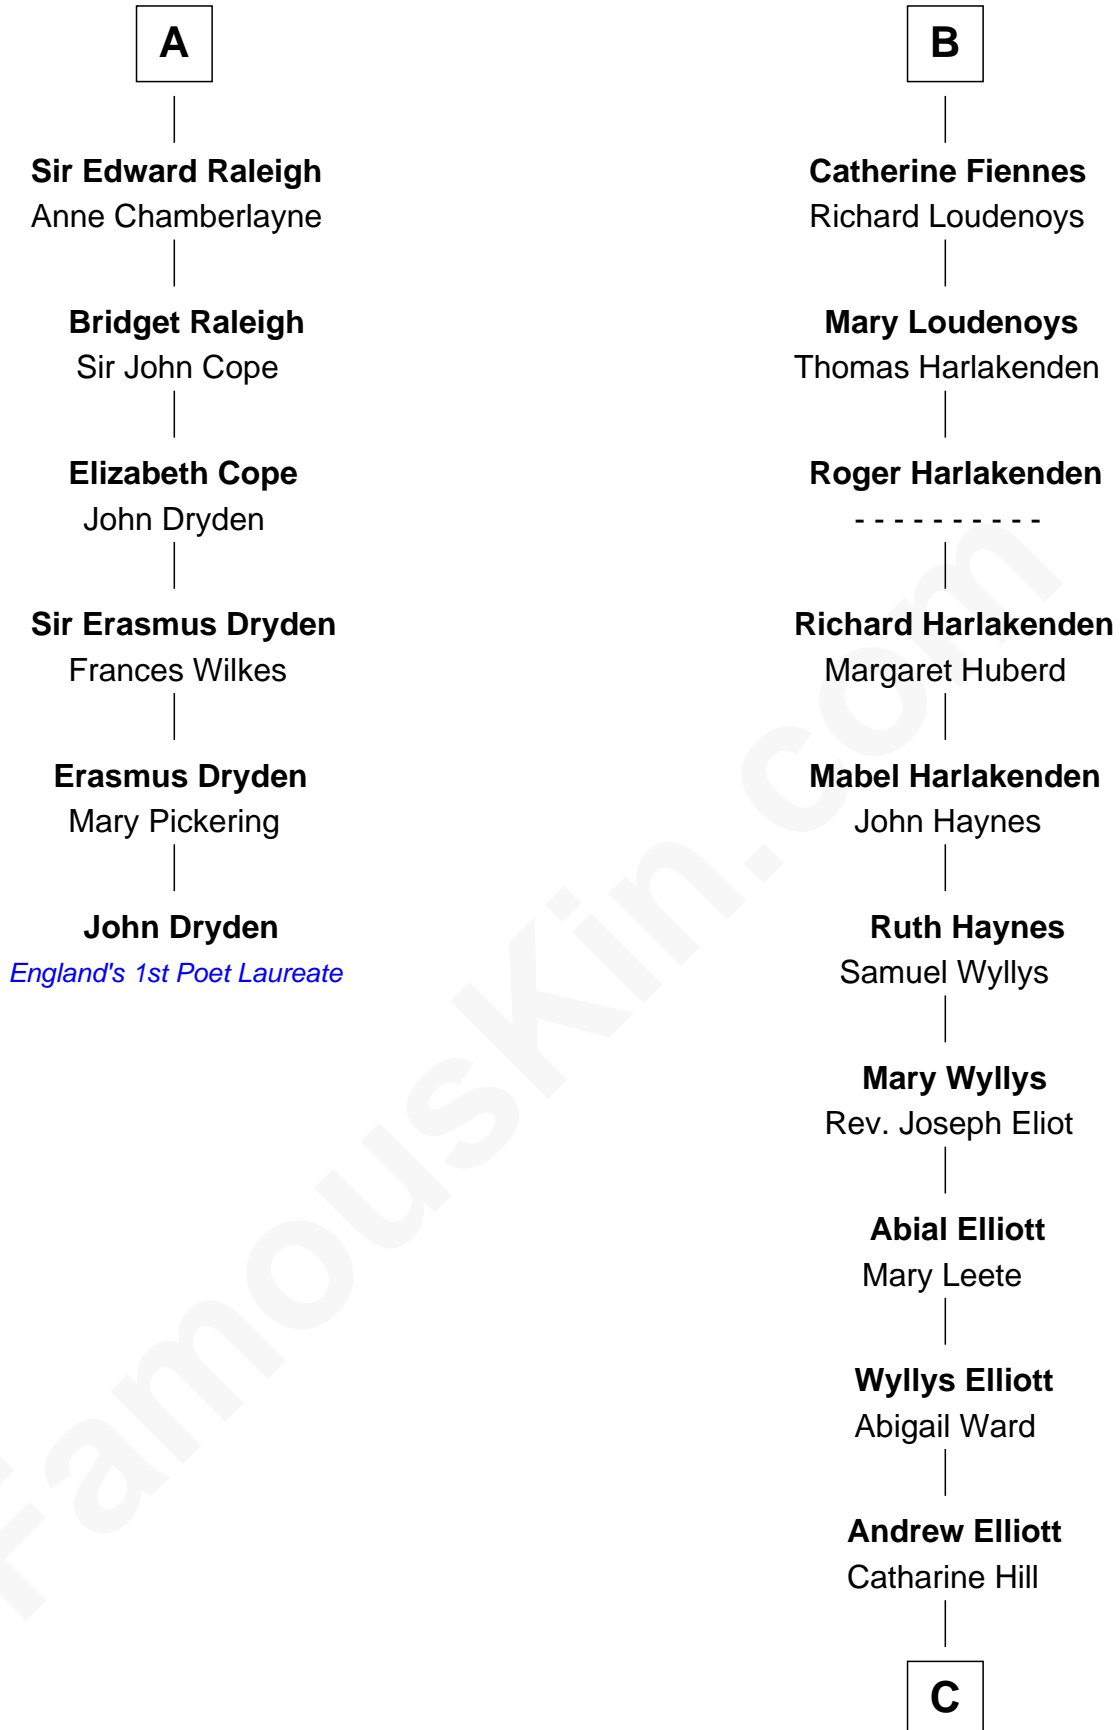

# FamousKin.com Relationship Chart of

**John Dryden**

*England's First Poet Laureate*

12th cousin 9 times removed of

**Ali Wentworth**

*TV Actress and Comedienne*

**Humphrey de Bohun**  
Elizabeth Plantagenet

**Eleanor de Bohun**  
Sir James le Boteler

**Pernel le Boteler**  
Sir Gilbert Talbot

**Sir Richard Talbot**  
Ankaret le Strange

**Mary Talbot**  
Sir Thomas Greene

**Sir Thomas Greene**  
Phillippa Ferrers

**Elizabeth Greene**  
William Raleigh

**Sir Edward Raleigh**  
Margaret Verney

**A**

**Sir William de Bohun**  
Elizabeth de Badlesmere

**Humphrey de Bohun**  
Joan Fitzalan

**Eleanor de Bohun**  
Sir Thomas Plantagenet

**Anne Plantagenet**  
Sir William Bouchier

**Sir John Bouchier**  
Margaret Berners

**Sir Humphrey Bouchier**  
Elizabeth Tilney

**Anne Bouchier**  
Thomas Fiennes

**B**

C

**Charles Wyllys Elliott**

Mary Green White