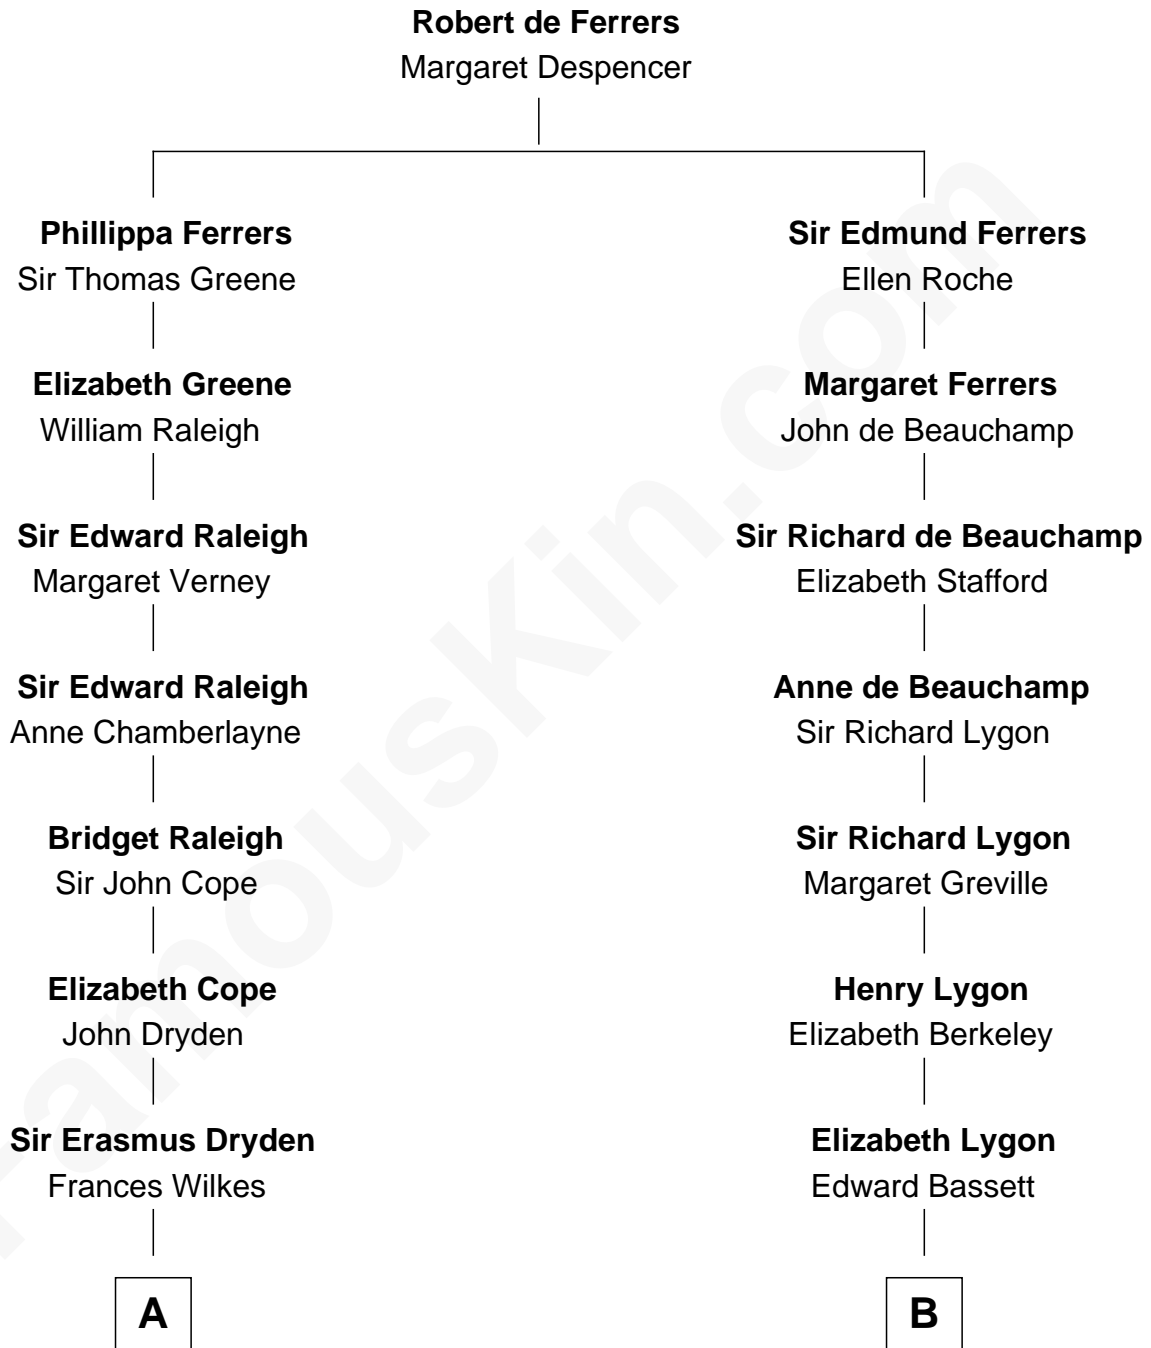

FamousKin.com Relationship Chart of

John Dryden

England's First Poet Laureate

8th cousin 12 times removed of

Michael Lookinland

TV Actor

C

—
Nellie M. Cole

John Andrew Lookinland

—
Orrin Paul Lookinland

Madeline Tait

—
Paul Russell Lookinland

Karen Ruth McKinney

—
Michael Lookinland

TV Actor

FamousKin.com