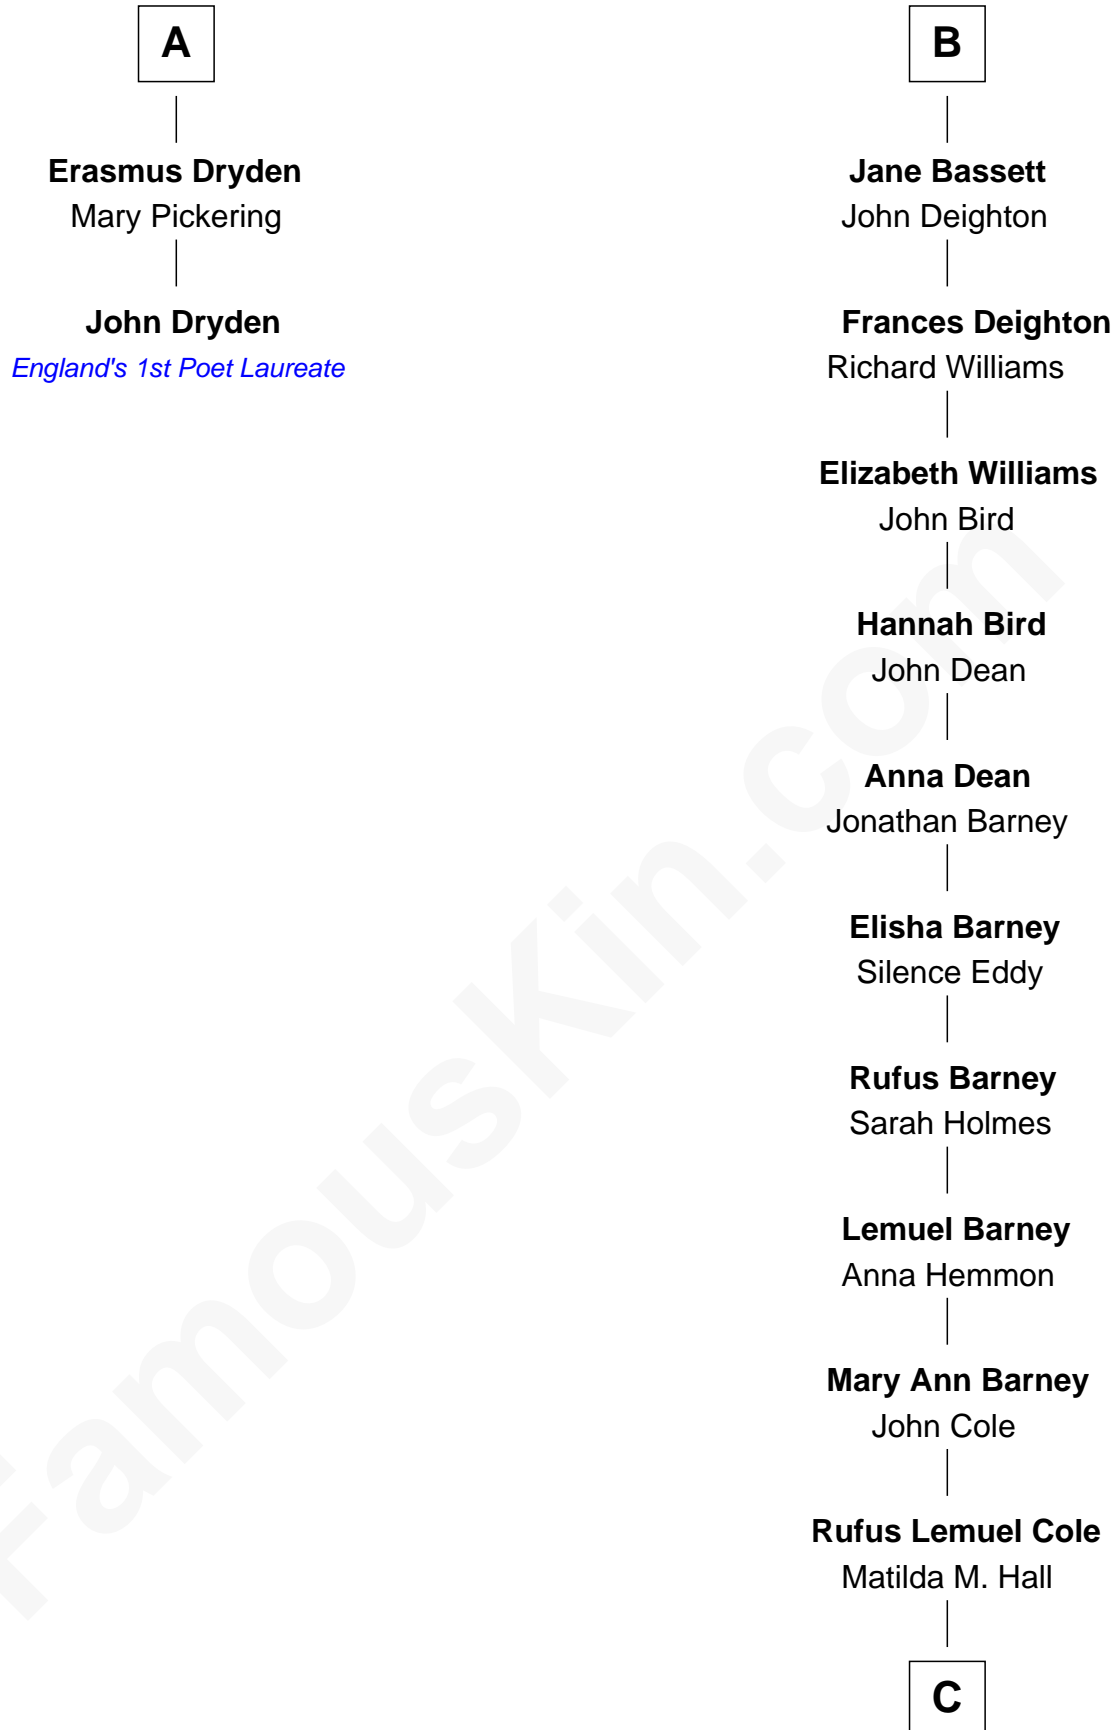

FamousKin.com Relationship Chart of

John Dryden

England's First Poet Laureate

8th cousin 12 times removed of

Michael Lookinland

TV Actor

C

—
Nellie M. Cole

John Andrew Lookinland

—
Orrin Paul Lookinland

Madeline Tait

—
Paul Russell Lookinland

Karen Ruth McKinney

—
Michael Lookinland

TV Actor

FamousKin.com