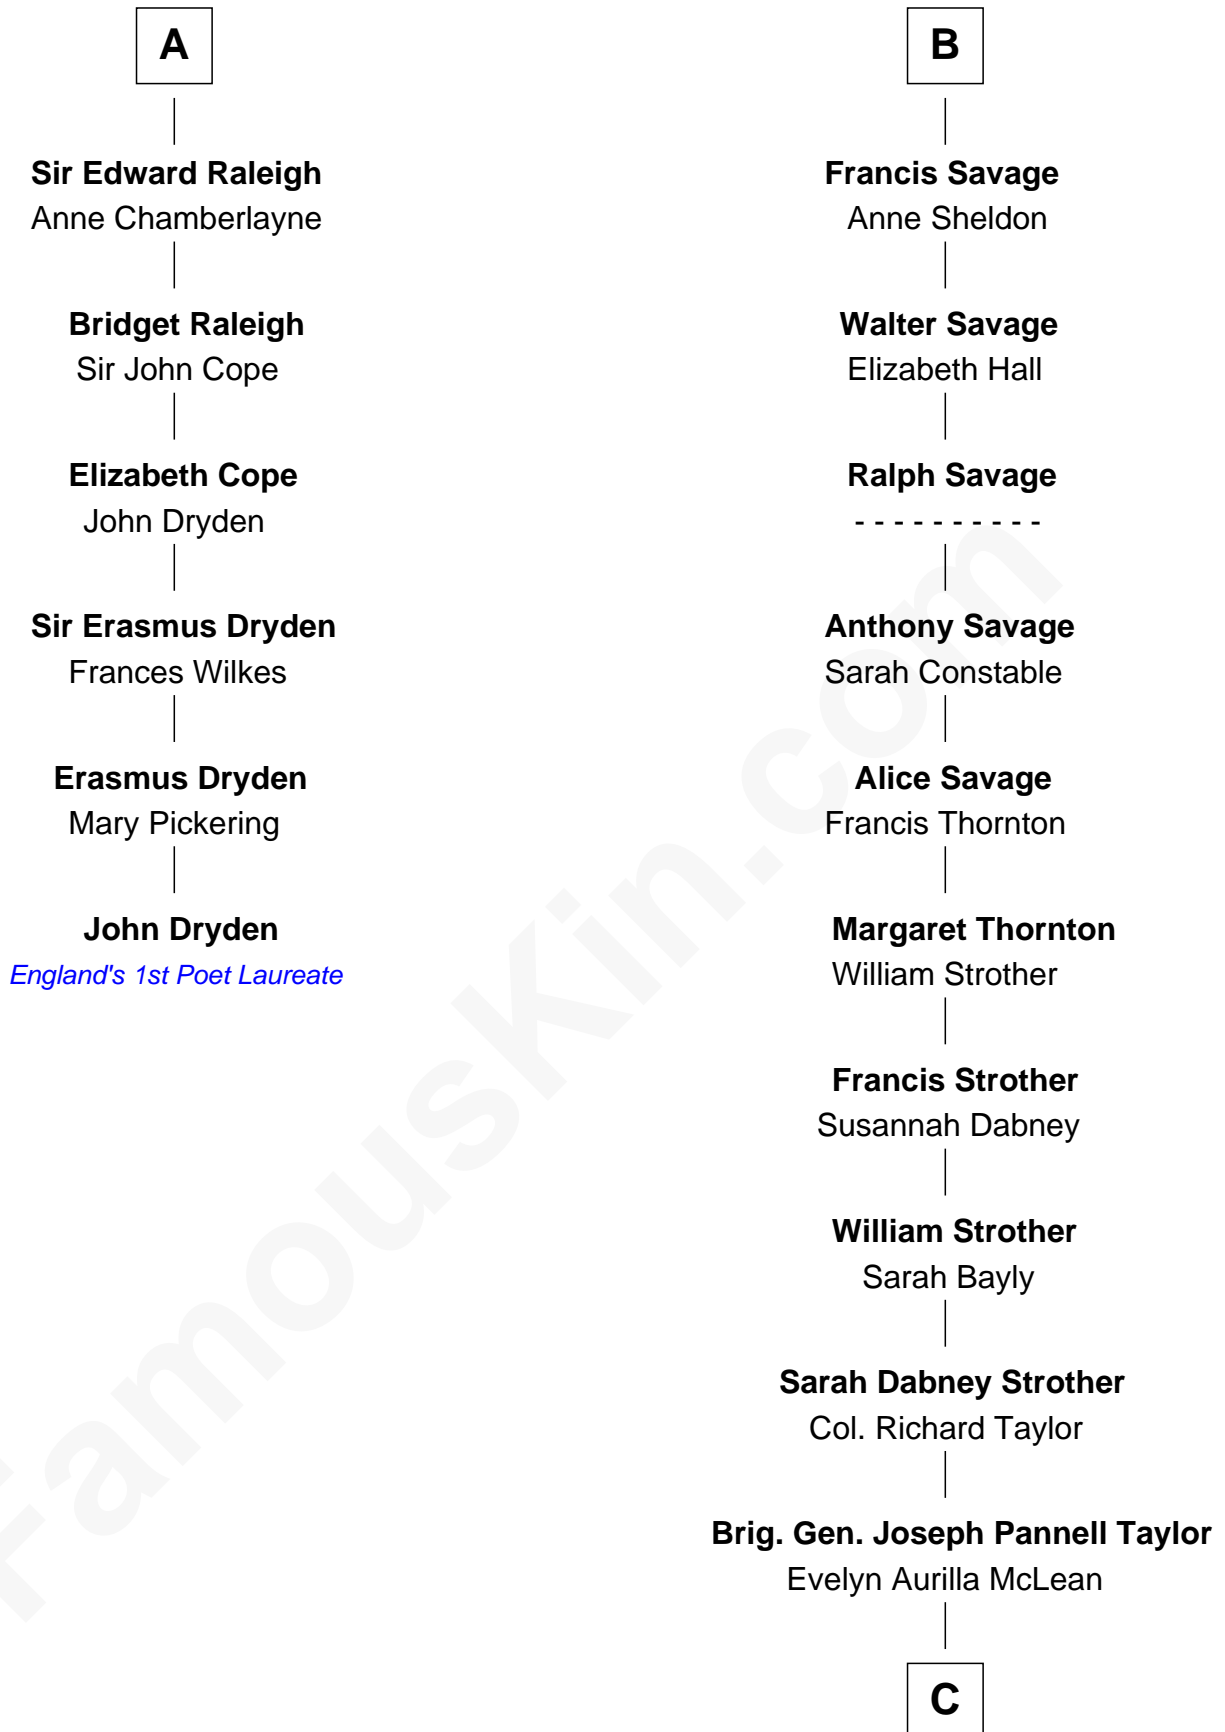

FamousKin.com

Relationship Chart of

John Dryden

England's First Poet Laureate

12th cousin 9 times removed of

Parker Stevenson

TV and Movie Actor

Humphrey de Bohun

Elizabeth Plantagenet

Eleanor de Bohun

Sir James le Boteler

Pernel le Boteler

Sir Gilbert Talbot

Sir Richard Talbot

Ankaret le Strange

Mary Talbot

Katherine Stanley

Sir John Savage

Sir Christopher Savage

Anne Stanley

Sir Christopher Savage

Anne Lygon

B

C

Col. Joseph Hancock Taylor

Mary Montgomery Meigs

Evelyn Taylor

Eli Kirk Price

Philip Price

Sarah Meade Harrison

Sarah Meade Price

Richard Stevenson Parker