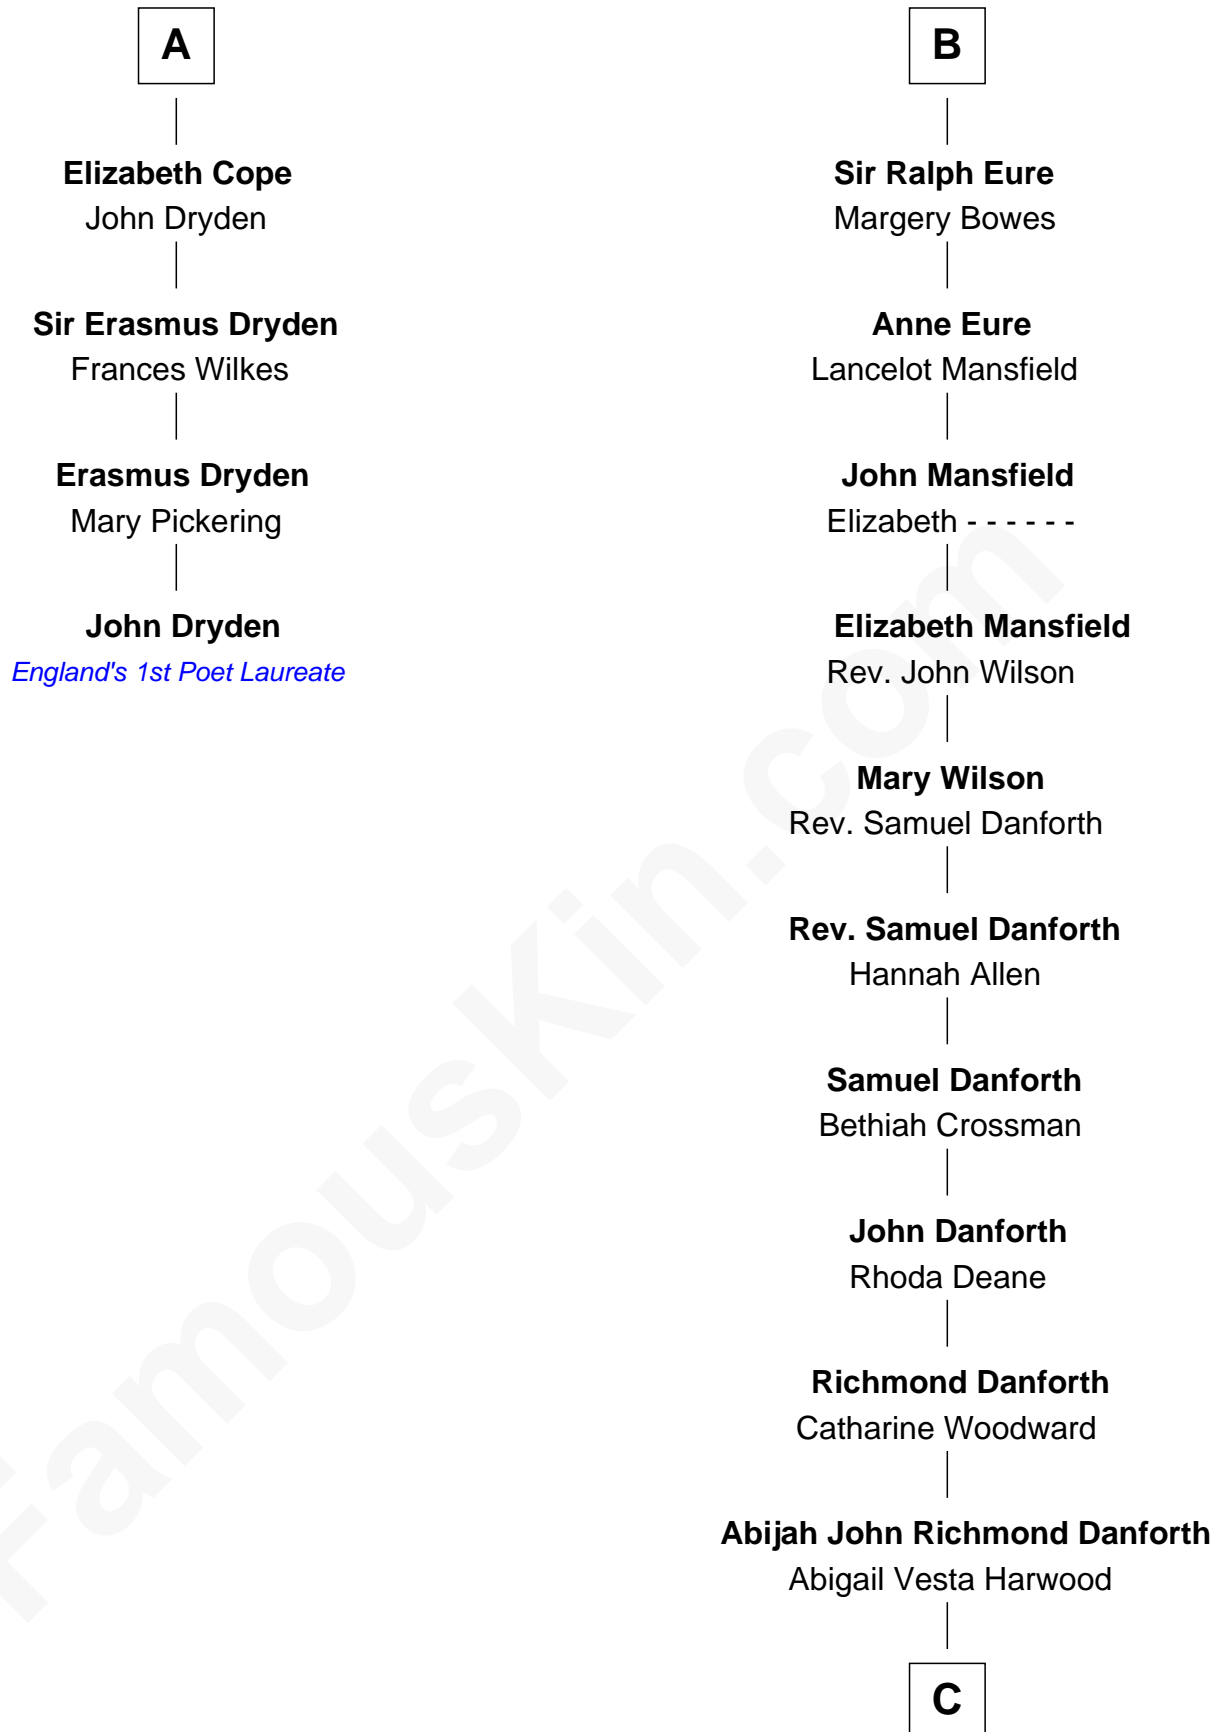

# FamousKin.com Relationship Chart of

**John Dryden**

*England's First Poet Laureate*

10th cousin 11 times removed of

**Zach Snyder**

*Filmmaker*

C

**Oliver Harwood Danforth**

Sarah M. Hills

**Jennie Minerva Danforth**

John Batchelder Manley

**Helen Danforth Manley**

Dr. Edgar Earl Reeves

**Marsha Manley Reeves**

Charles Edward Snyder

**Zach Snyder**