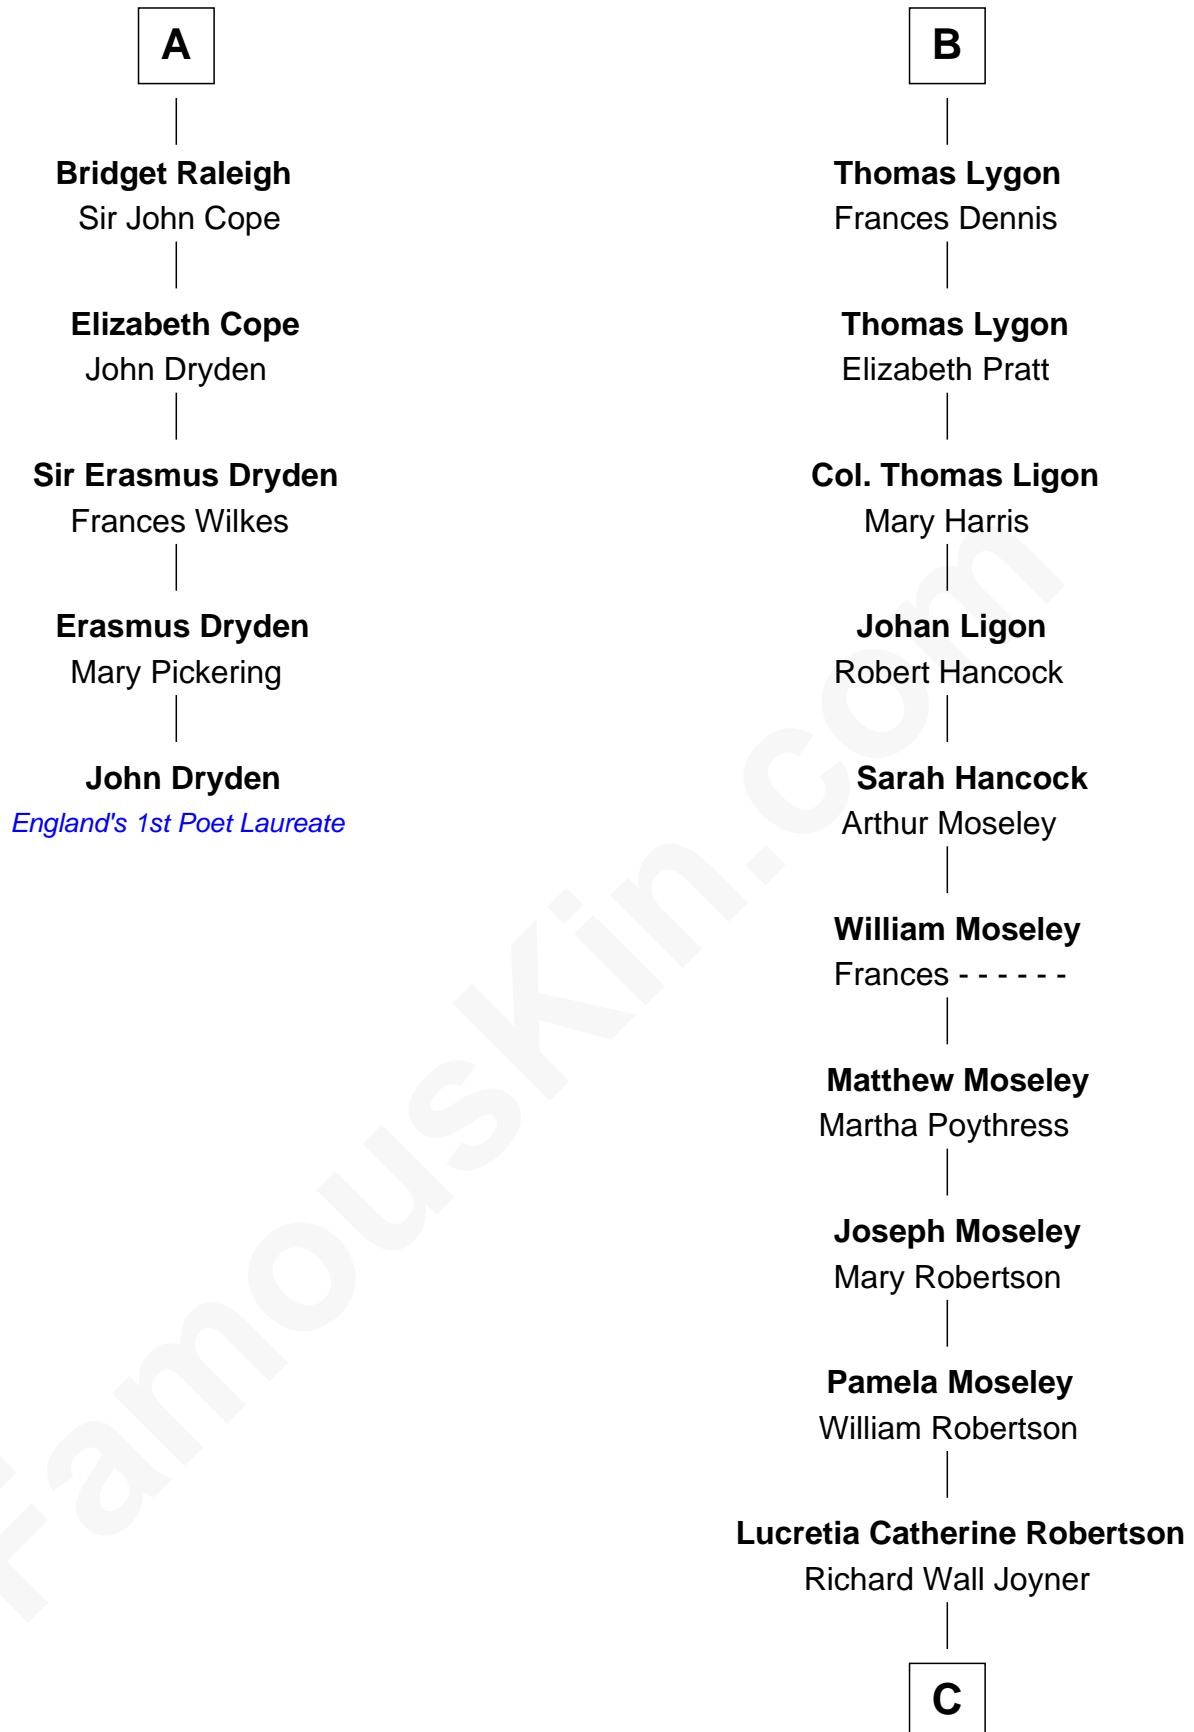

FamousKin.com Relationship Chart of

John Dryden

England's First Poet Laureate

11th cousin 10 times removed of

Glenn Close

Movie, Television, and Stage Actress

Edmund Fitzalan

Alice de Warenne

C

Elizabeth Irvin Joyner

William Murray Mitchell

Catherine Mitchell

Edwin Munford Taliaferro

Elizabeth Taliaferro

Edward Bennett Close

Dr. William Taliaferro Close

Elizabeth Mary H. Moore

Glenn Close

Movie, Television, and Stage Actress