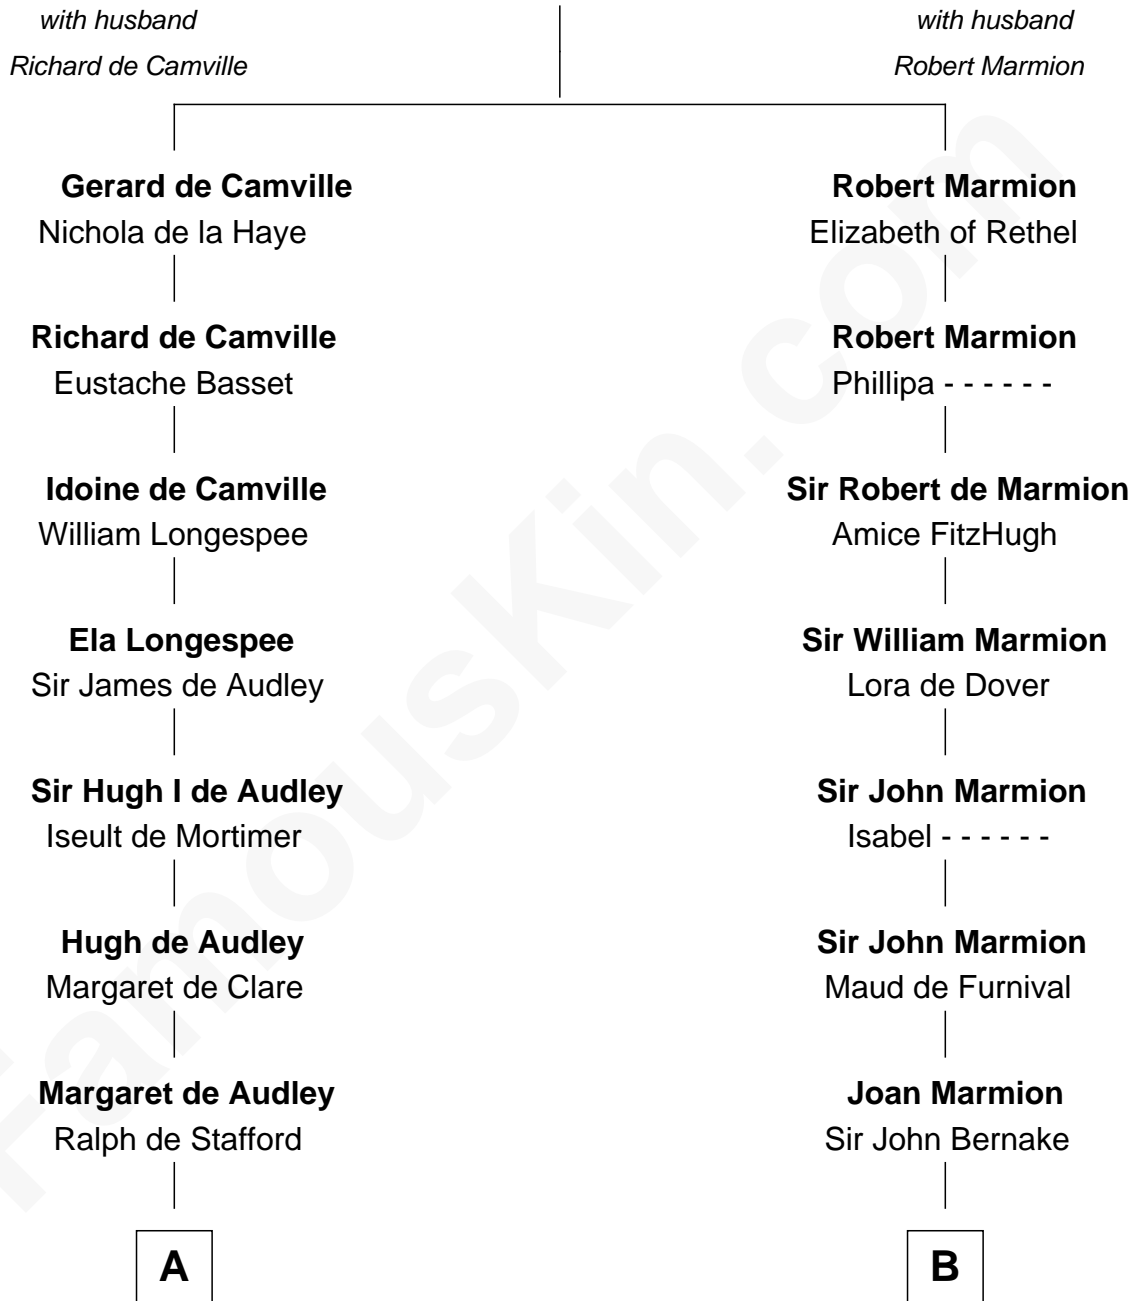

FamousKin.com

Relationship Chart of

John Dryden

England's First Poet Laureate

17th cousin 3 times removed of

Abigail (Smith) Adams

First Lady of President John Adams

Miliscent of Rethel