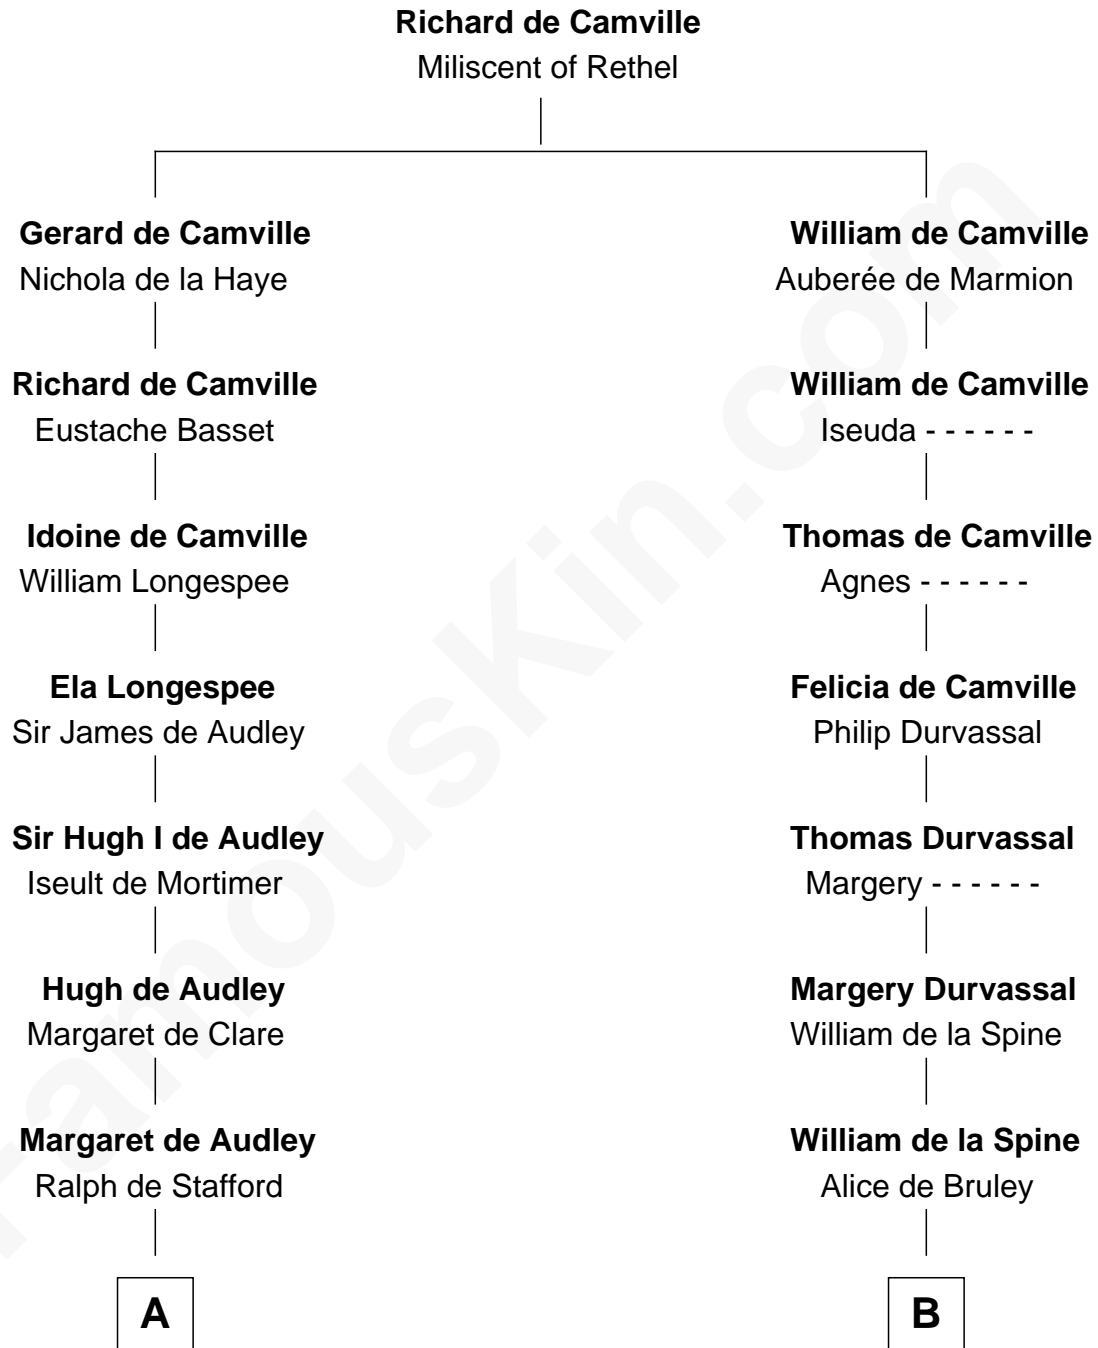

FamousKin.com

Relationship Chart of

John Dryden

England's First Poet Laureate

17th cousin 4 times removed of

General James Longstreet

Confederate Army - U.S. Civil War