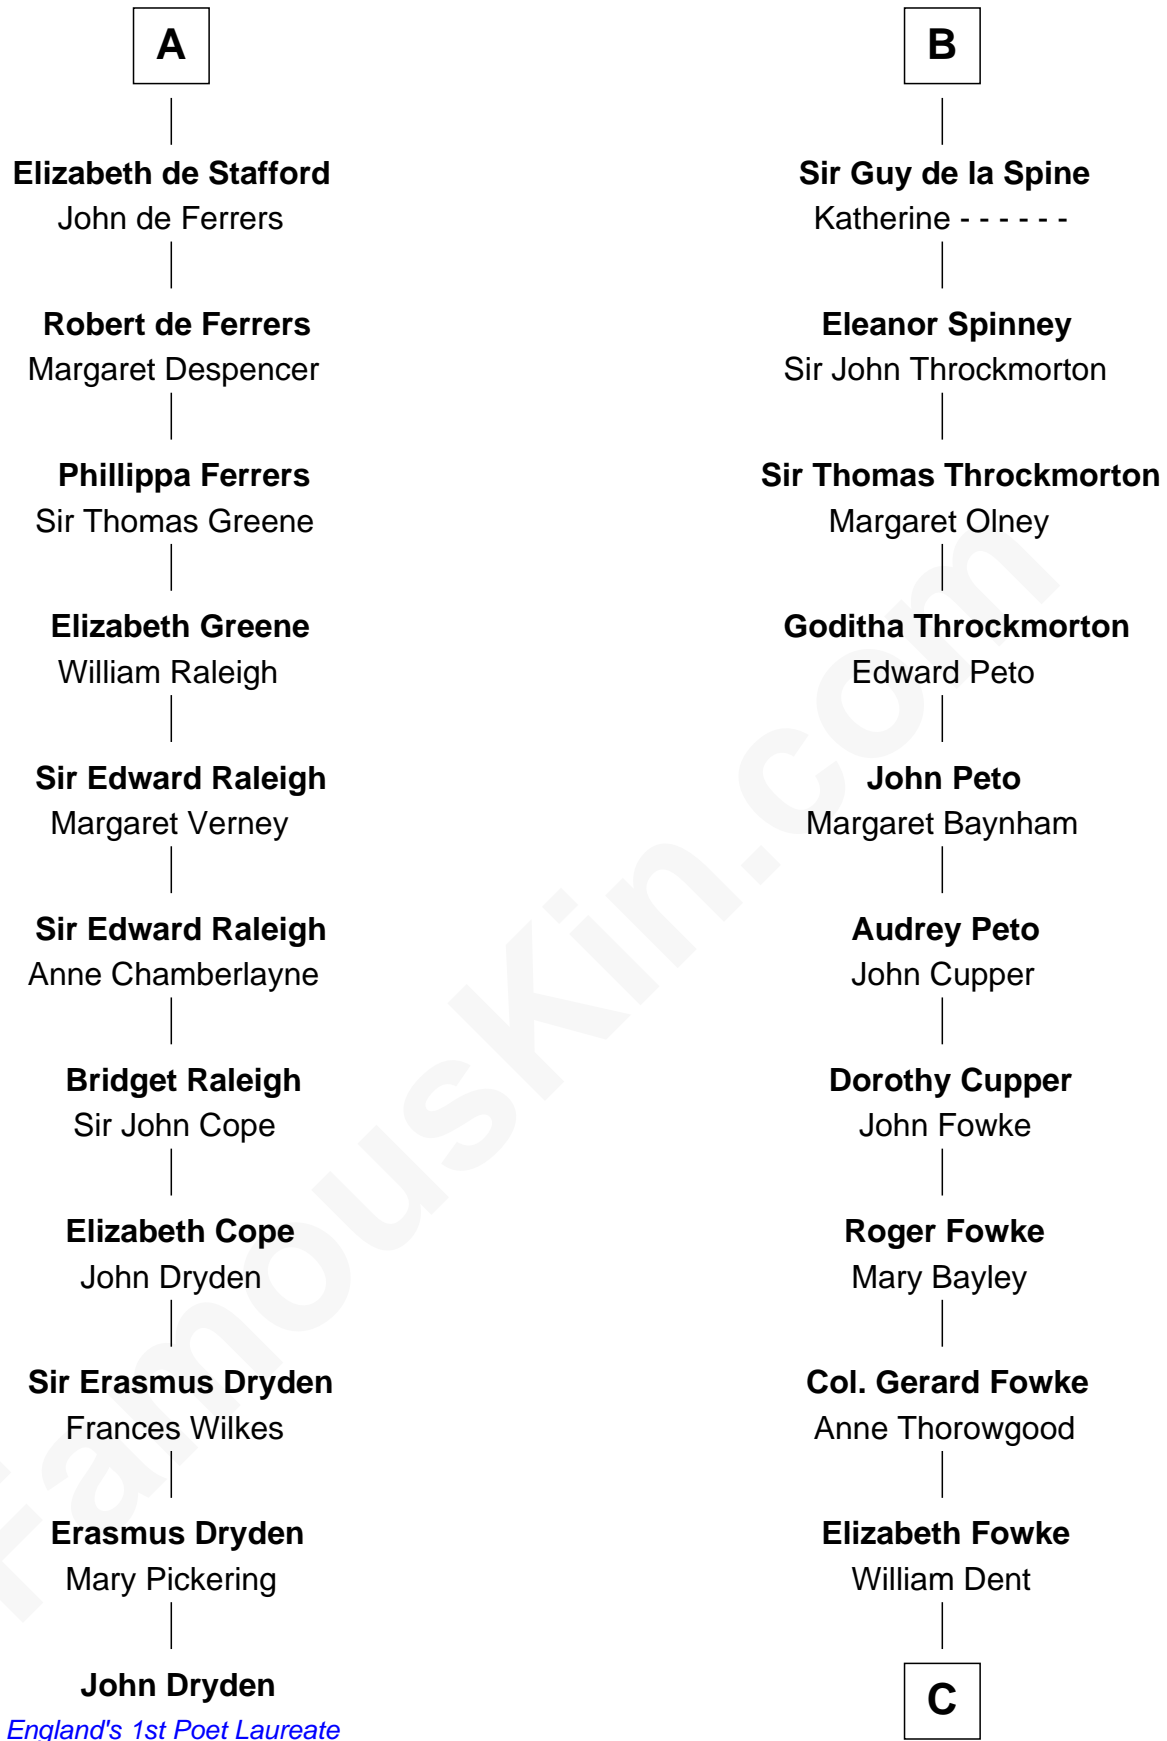

## Relationship Chart of

### John Dryden

*England's First Poet Laureate*

17th cousin 4 times removed of

### General James Longstreet

*Confederate Army - U.S. Civil War*

**C**

George Dent

Anne Herbert

John Dent

Sarah Marshall

Thomas Marshall Dent