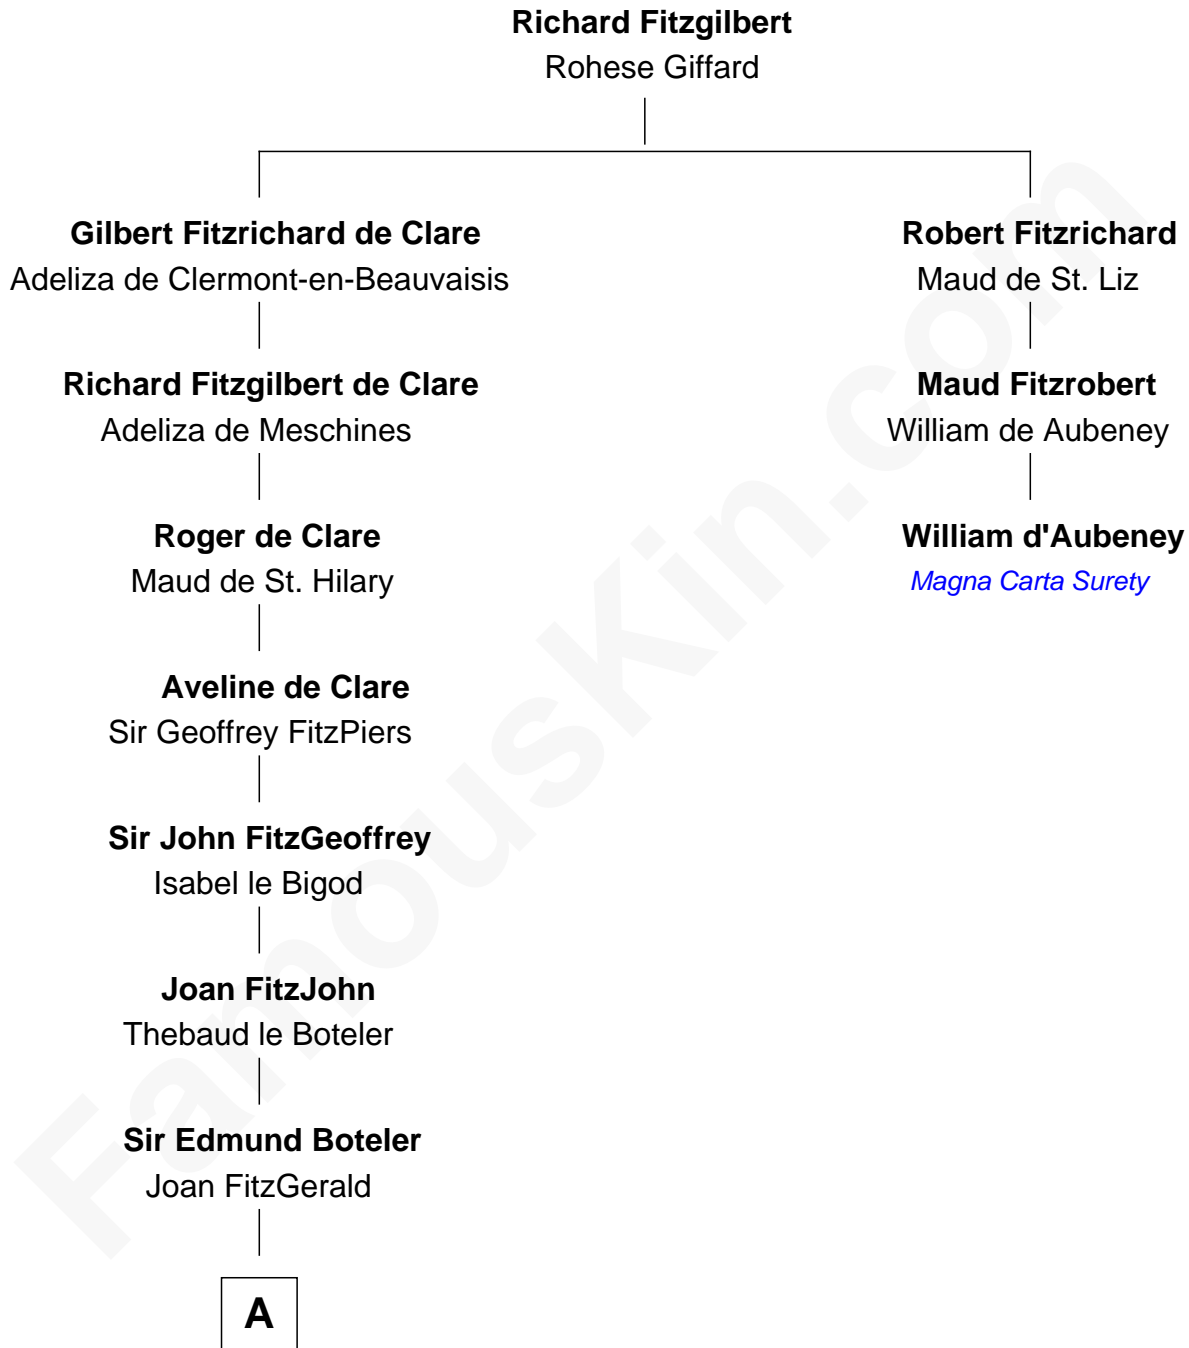

# FamousKin.com Relationship Chart of

**John Dryden**

*England's First Poet Laureate*

2nd cousin 17 times removed of

**William d'Aubenev**

*Magna Carta Surety*

**A**

**Sir James le Boteler**

Eleanor de Bohun

**Pernel le Boteler**

Sir Gilbert Talbot

**Sir Richard Talbot**

Ankaret le Strange

**Mary Talbot**

Sir Thomas Greene

**Sir Thomas Greene**