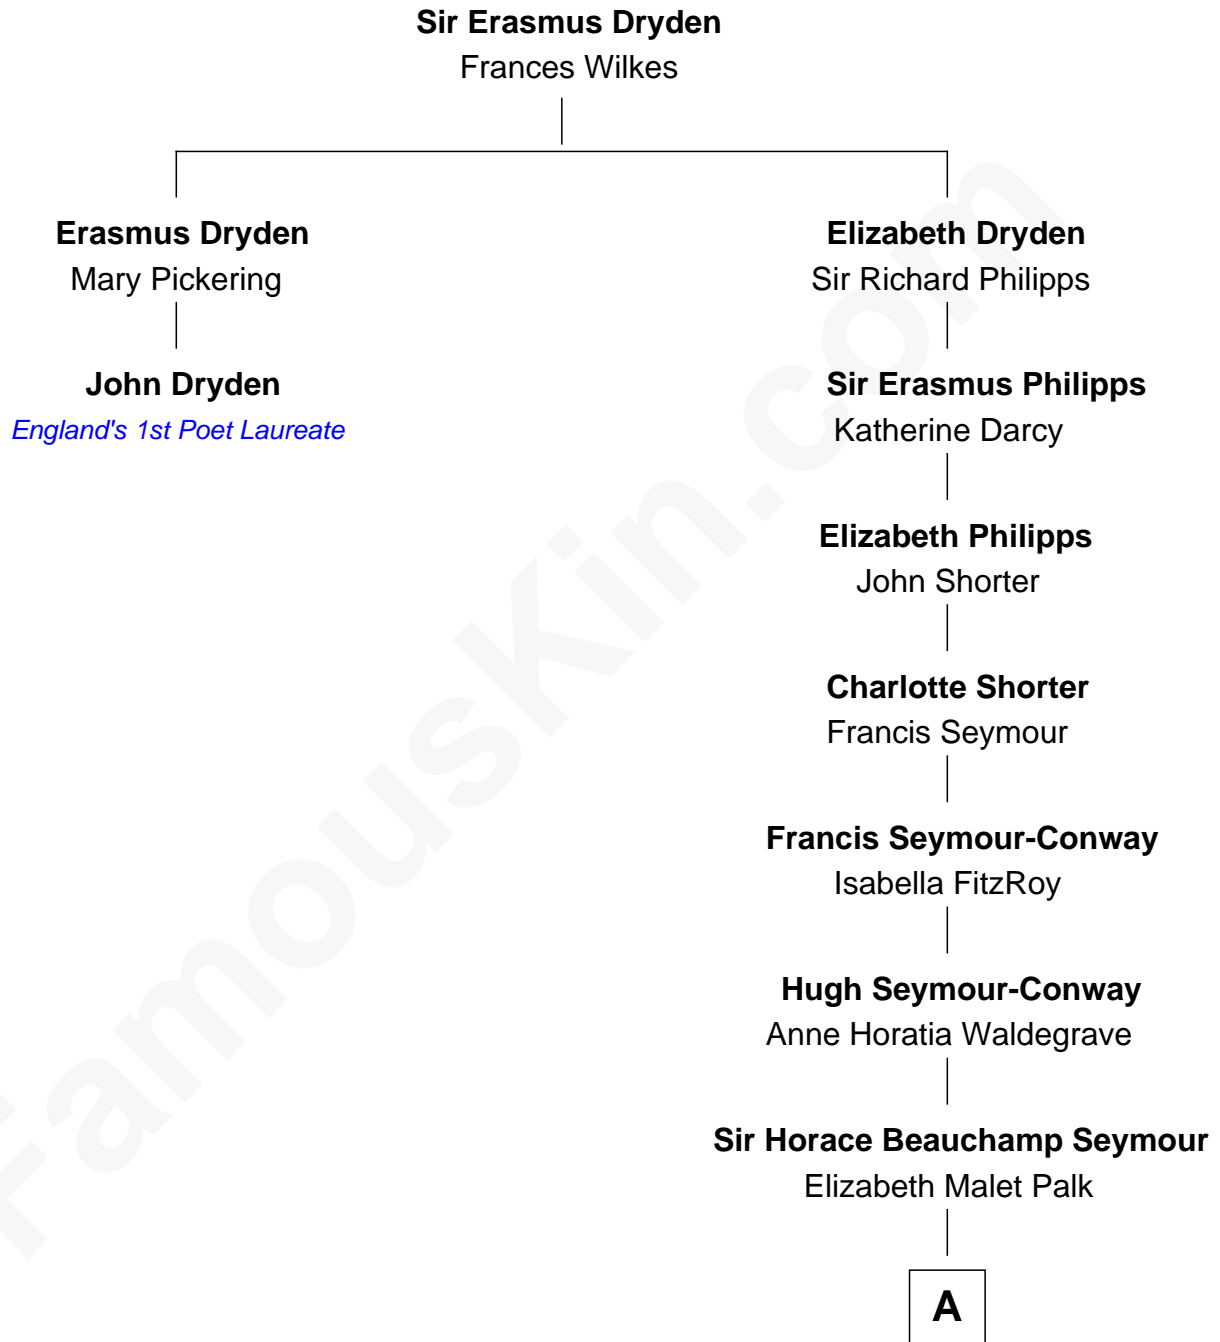

# FamousKin.com Relationship Chart of

**John Dryden**

*England's First Poet Laureate*

1st cousin 11 times removed of

**Prince Harry**

*Duke of Sussex*

**A**

**Adelaide Horatia Elizabeth Seymour**

Frederick Spencer

**Charles Robert Spencer**

Margaret Baring

**Albert Edward John Spencer**

Cynthia Elinor Beatrix Hamilton

**Edward John Spencer**

Frances Ruth Burke Roche

**Princess Diana Frances Spencer**

Charles III, King of the United Kingdom

**Prince Harry**

*Duke of Sussex*