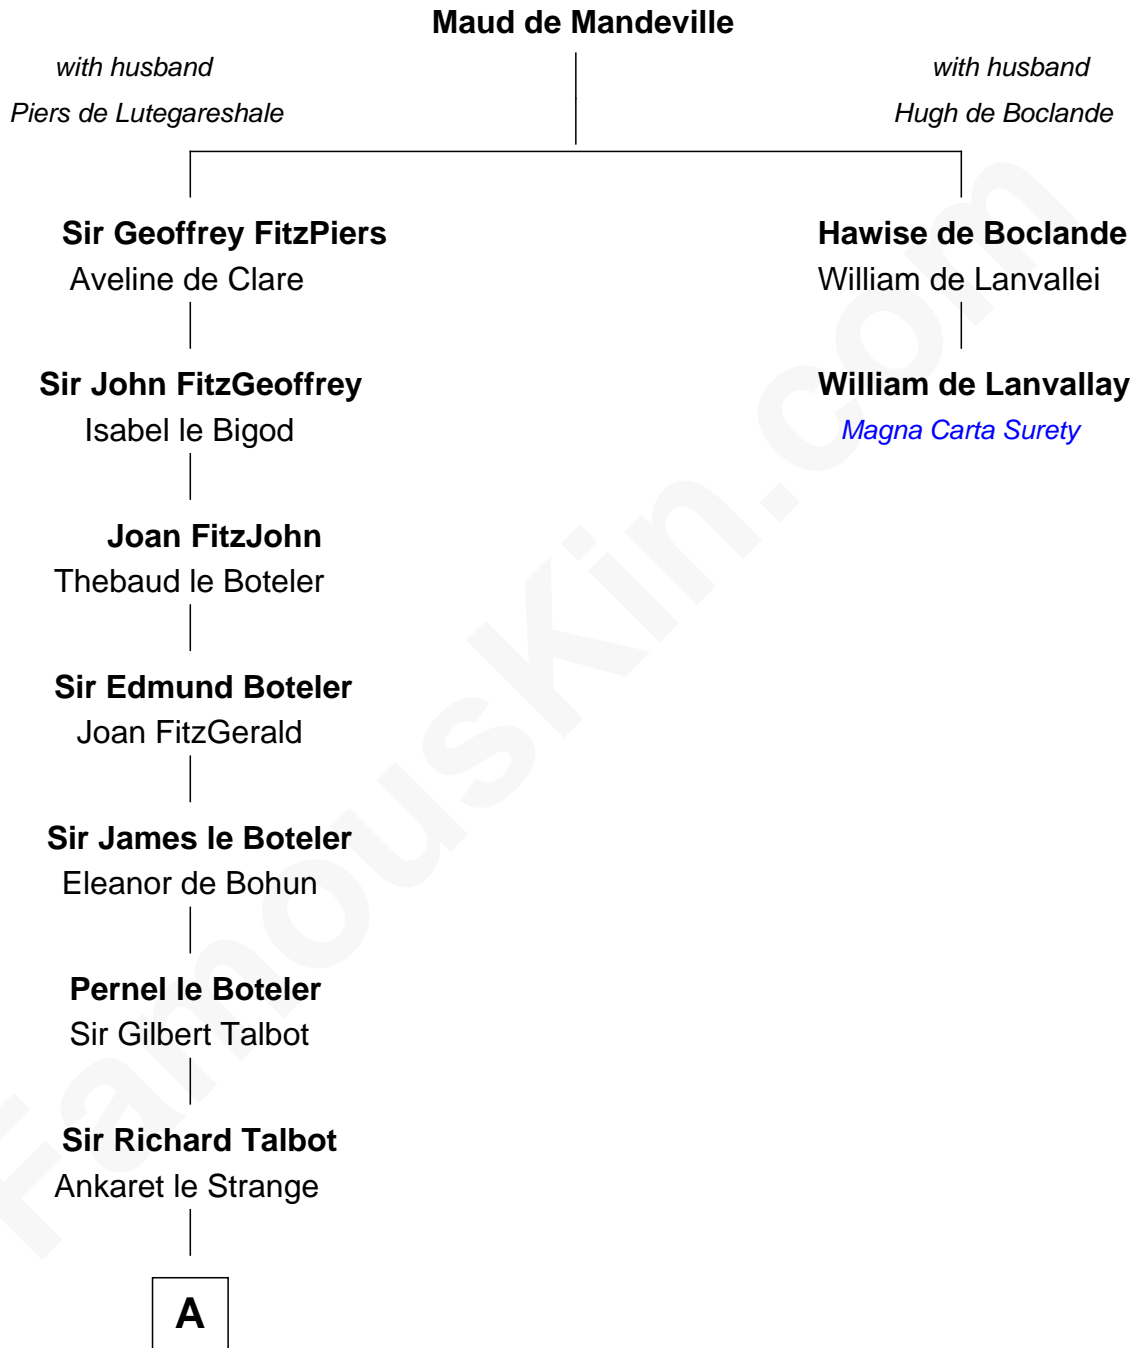

FamousKin.com Relationship Chart of

John Dryden

England's First Poet Laureate

1st cousin 15 times removed of

William de Lanvallay

Magna Carta Surety

A

—
Mary Talbot

Sir Thomas Greene

—
Sir Thomas Greene

Phillippa Ferrers

—
Elizabeth Greene

William Raleigh

—
Sir Edward Raleigh

Margaret Verney

—
Sir Edward Raleigh