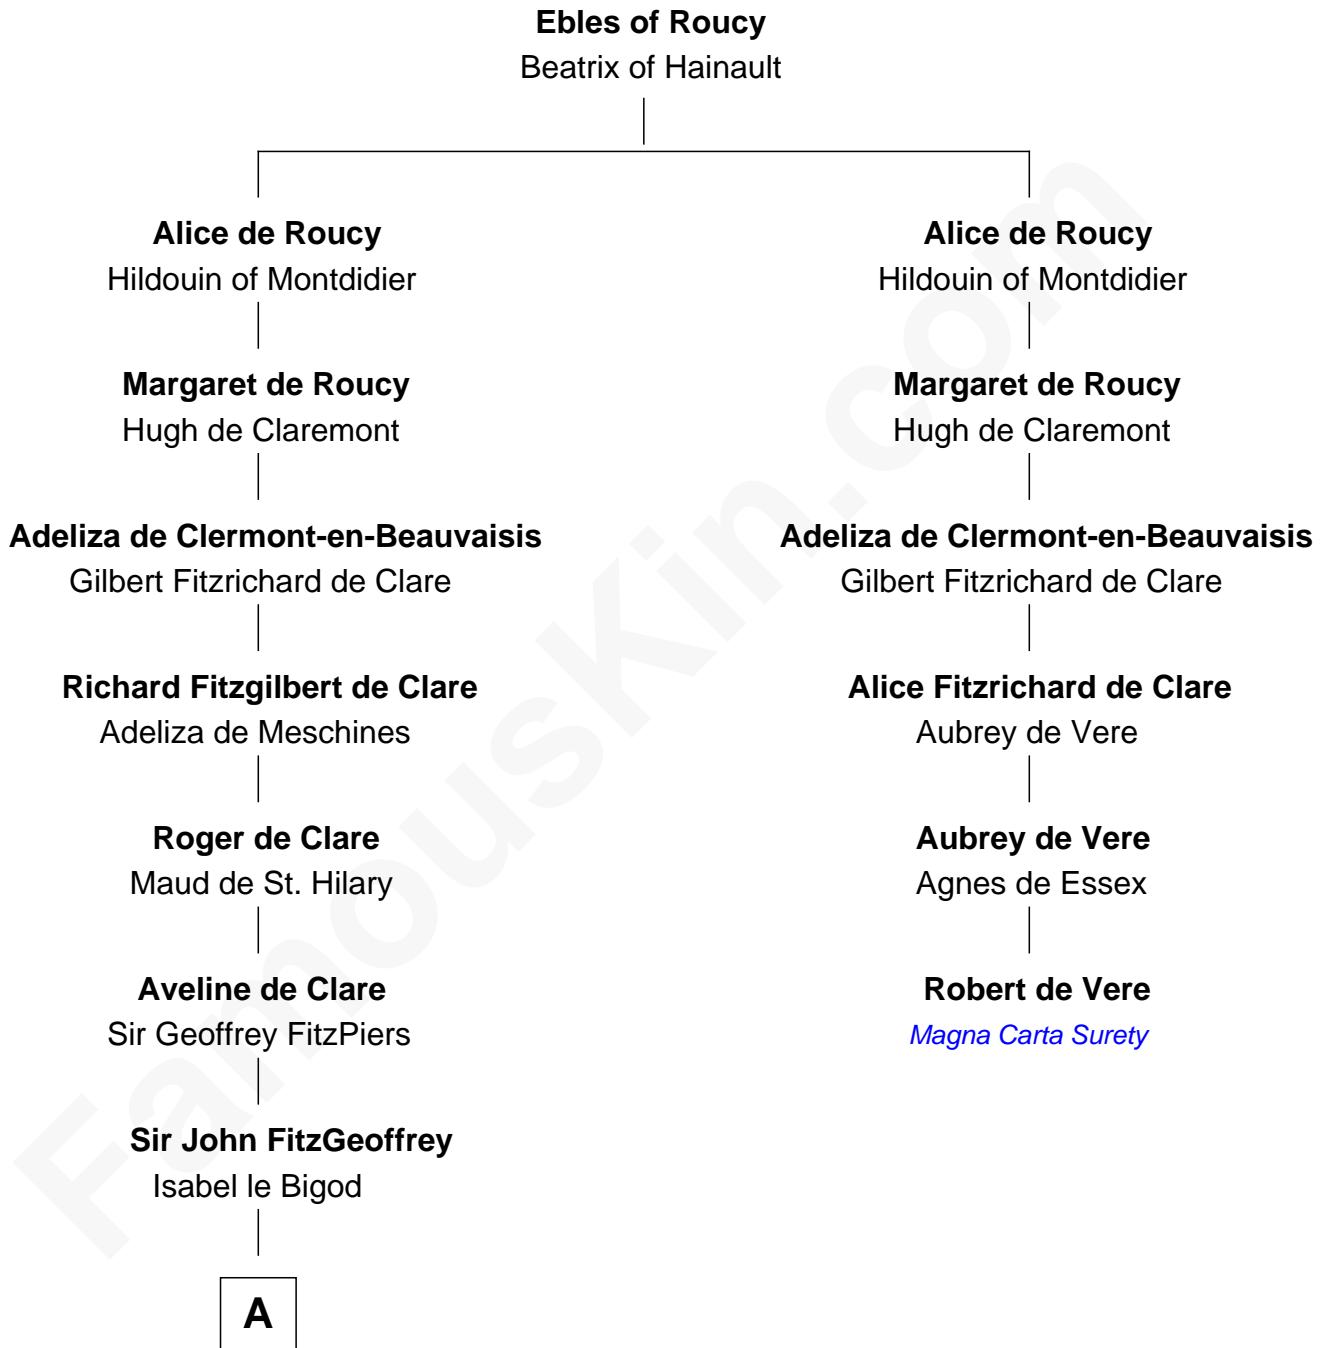

# FamousKin.com Relationship Chart of

**John Dryden**

*England's First Poet Laureate*

5th cousin 16 times removed of

**Robert de Vere**

*Magna Carta Surety*

**A**

**Joan FitzJohn**

Thebaud le Boteler

**Sir Edmund Boteler**

Joan FitzGerald

**Sir James le Boteler**

Eleanor de Bohun

**Pernel le Boteler**

Sir Gilbert Talbot

**Sir Richard Talbot**

Ankaret le Strange

**Mary Talbot**

Sir Thomas Greene

**Sir Thomas Greene**

Phillippa Ferrers

**Elizabeth Greene**

William Raleigh

**Sir Edward Raleigh**