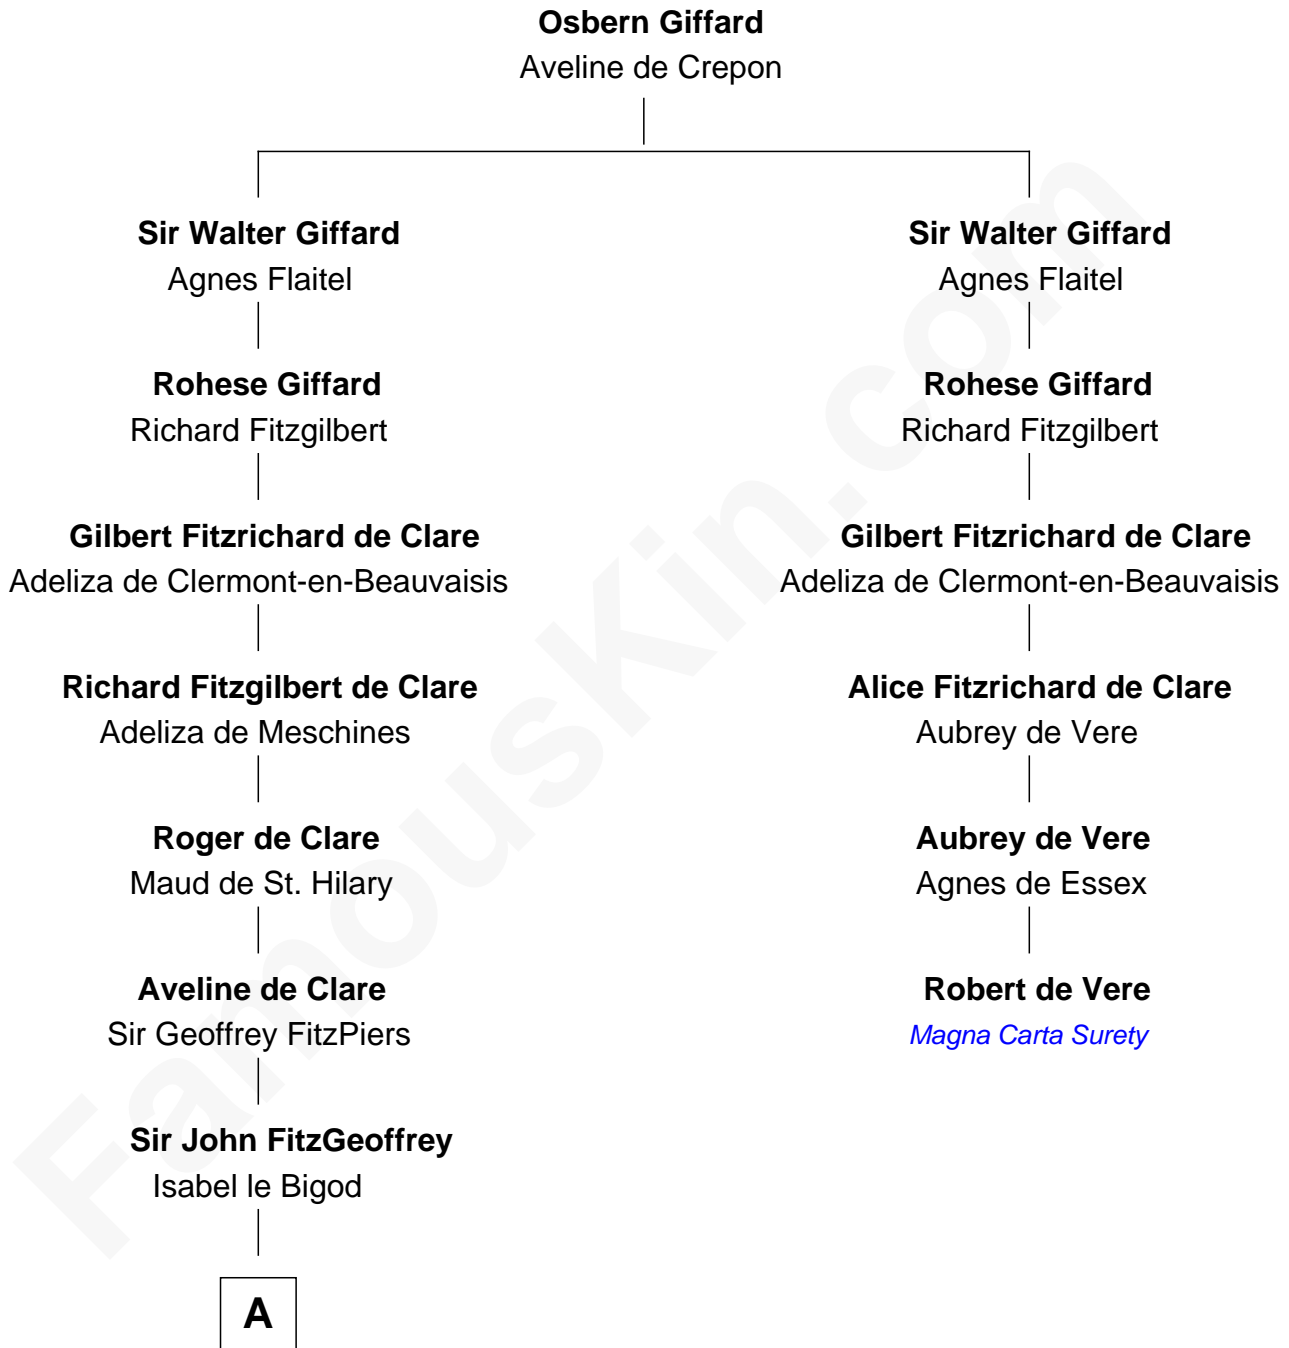

# FamousKin.com Relationship Chart of

**John Dryden**

*England's First Poet Laureate*

5th cousin 16 times removed of

**Robert de Vere**

*Magna Carta Surety*

**A**

**Joan FitzJohn**

Thebaud le Boteler

**Sir Edmund Boteler**

Joan FitzGerald

**Sir James le Boteler**

Eleanor de Bohun

**Pernel le Boteler**

Sir Gilbert Talbot

**Sir Richard Talbot**

Ankaret le Strange

**Mary Talbot**

Sir Thomas Greene

**Sir Thomas Greene**

Phillippa Ferrers

**Elizabeth Greene**

William Raleigh

**Sir Edward Raleigh**