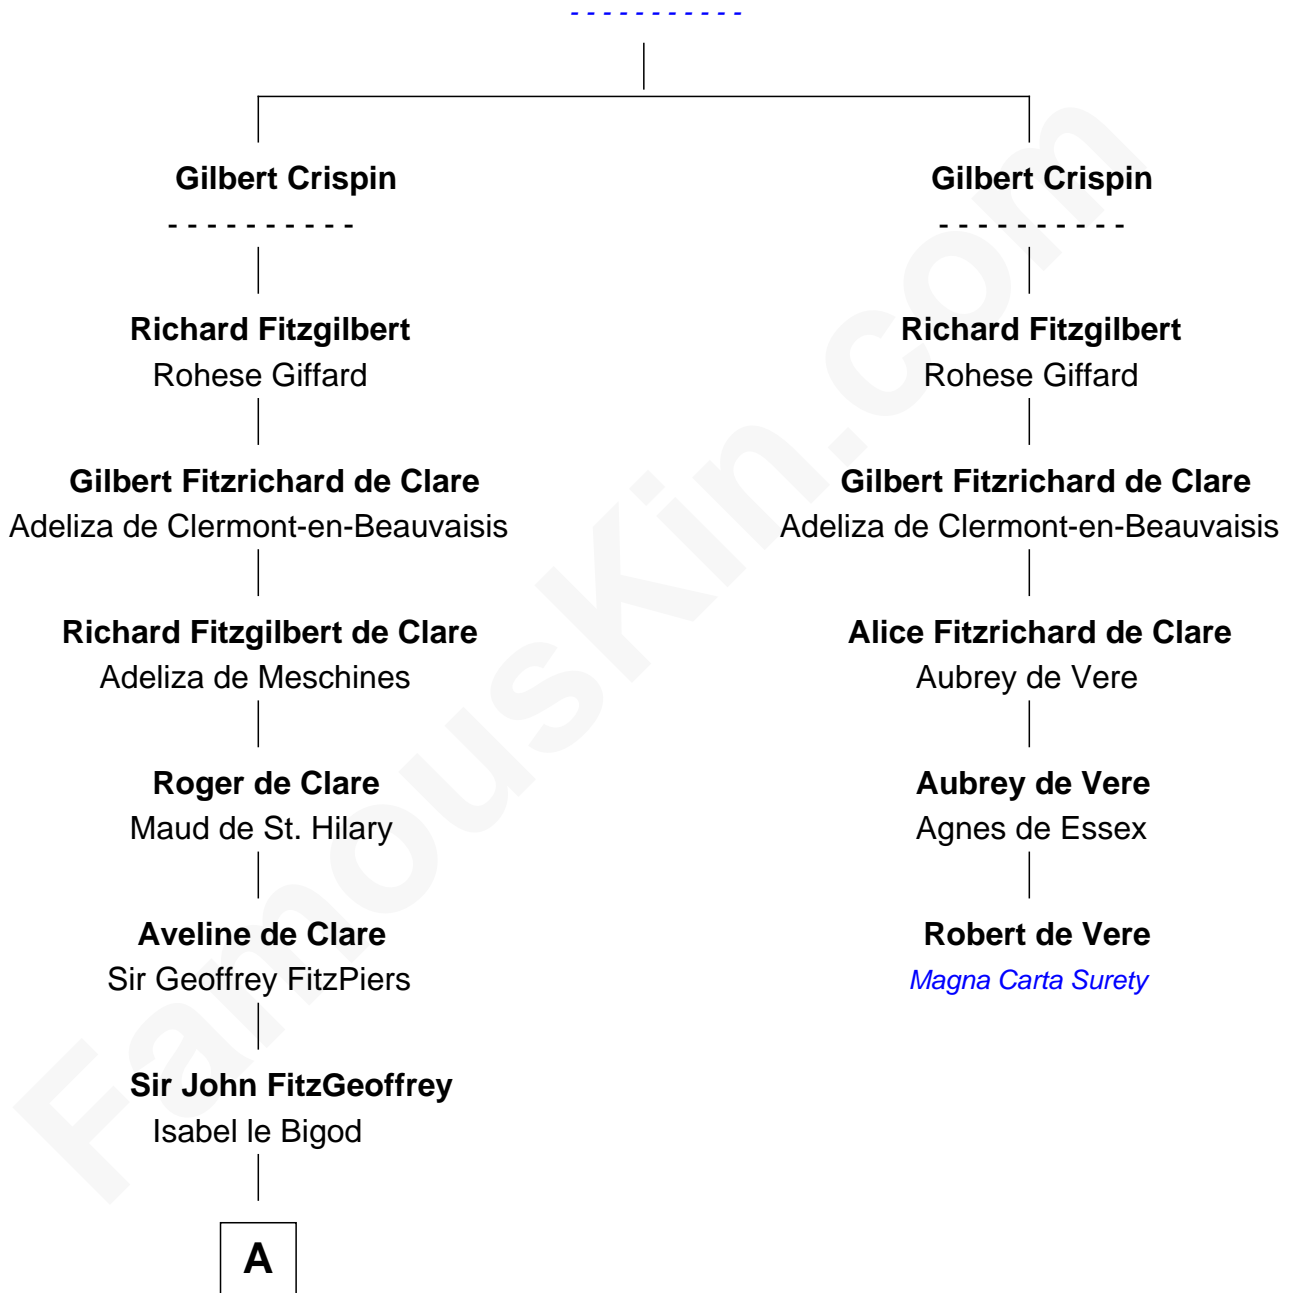

## Relationship Chart of

### John Dryden

England's First Poet Laureate

5th cousin 16 times removed of

**Robert de Vere**

*Magna Carta Surety*

**Godfrey of Brionne**

**A**

**Joan FitzJohn**

Thebaud le Boteler

**Sir Edmund Boteler**

Joan FitzGerald

**Sir James le Boteler**

Eleanor de Bohun

**Pernel le Boteler**

Sir Gilbert Talbot

**Sir Richard Talbot**