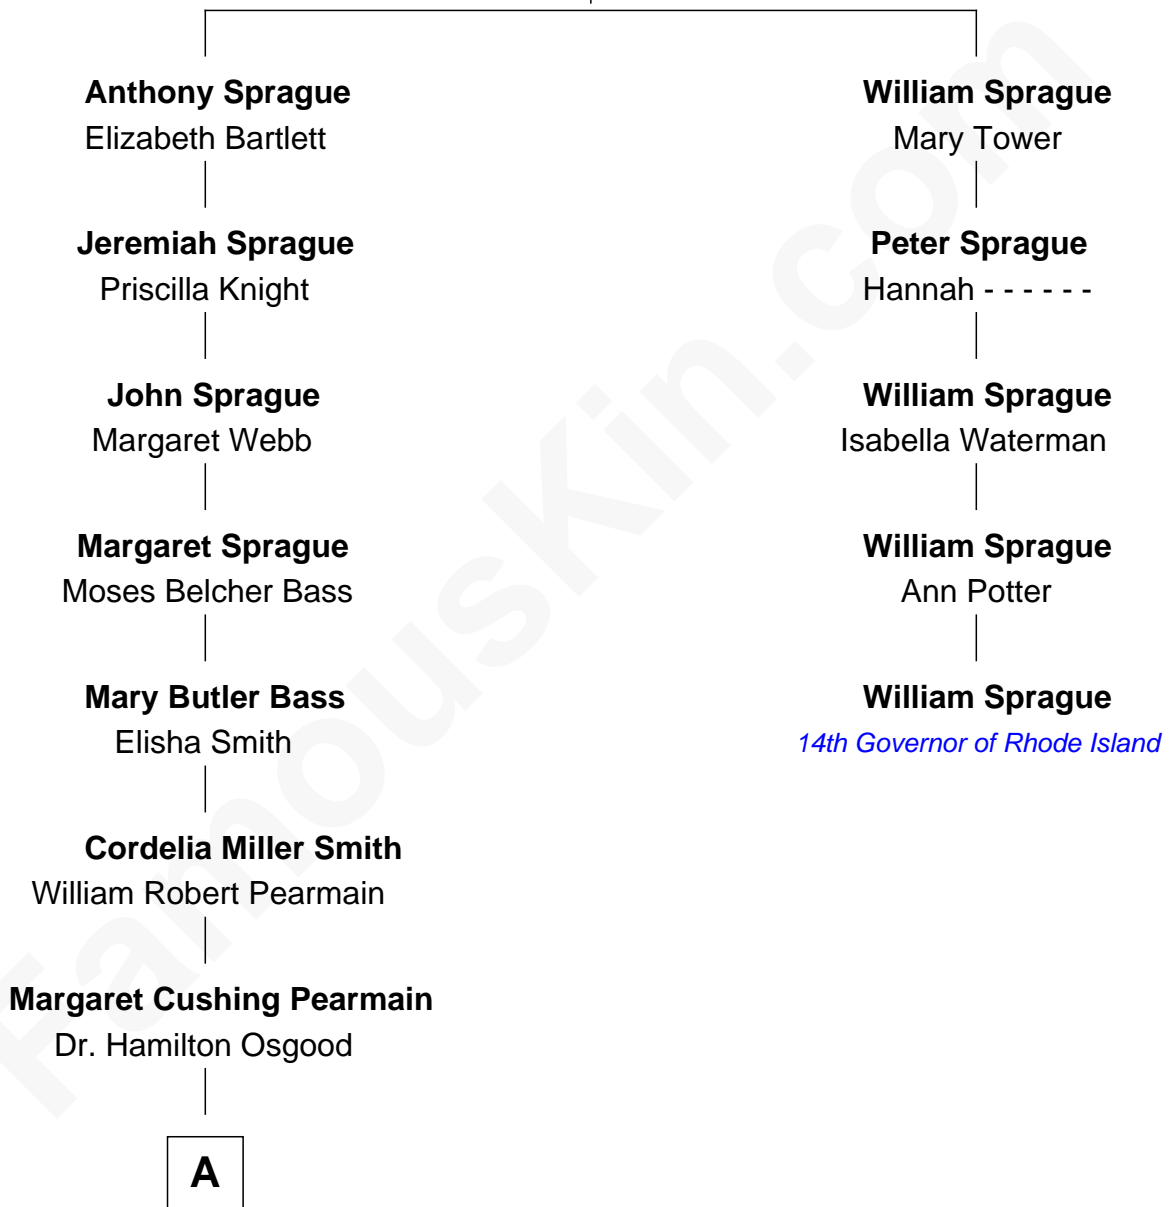

FamousKin.com Relationship Chart of

Erskine Childers

4th President of Ireland

4th cousin 4 times removed of

William Sprague

14th Governor of Rhode Island

William Sprague

Millicent Eames

A

—
Mary Alden Osgood

Erskine Childers

—
Erskine Childers

4th President of Ireland

FamousKin.com