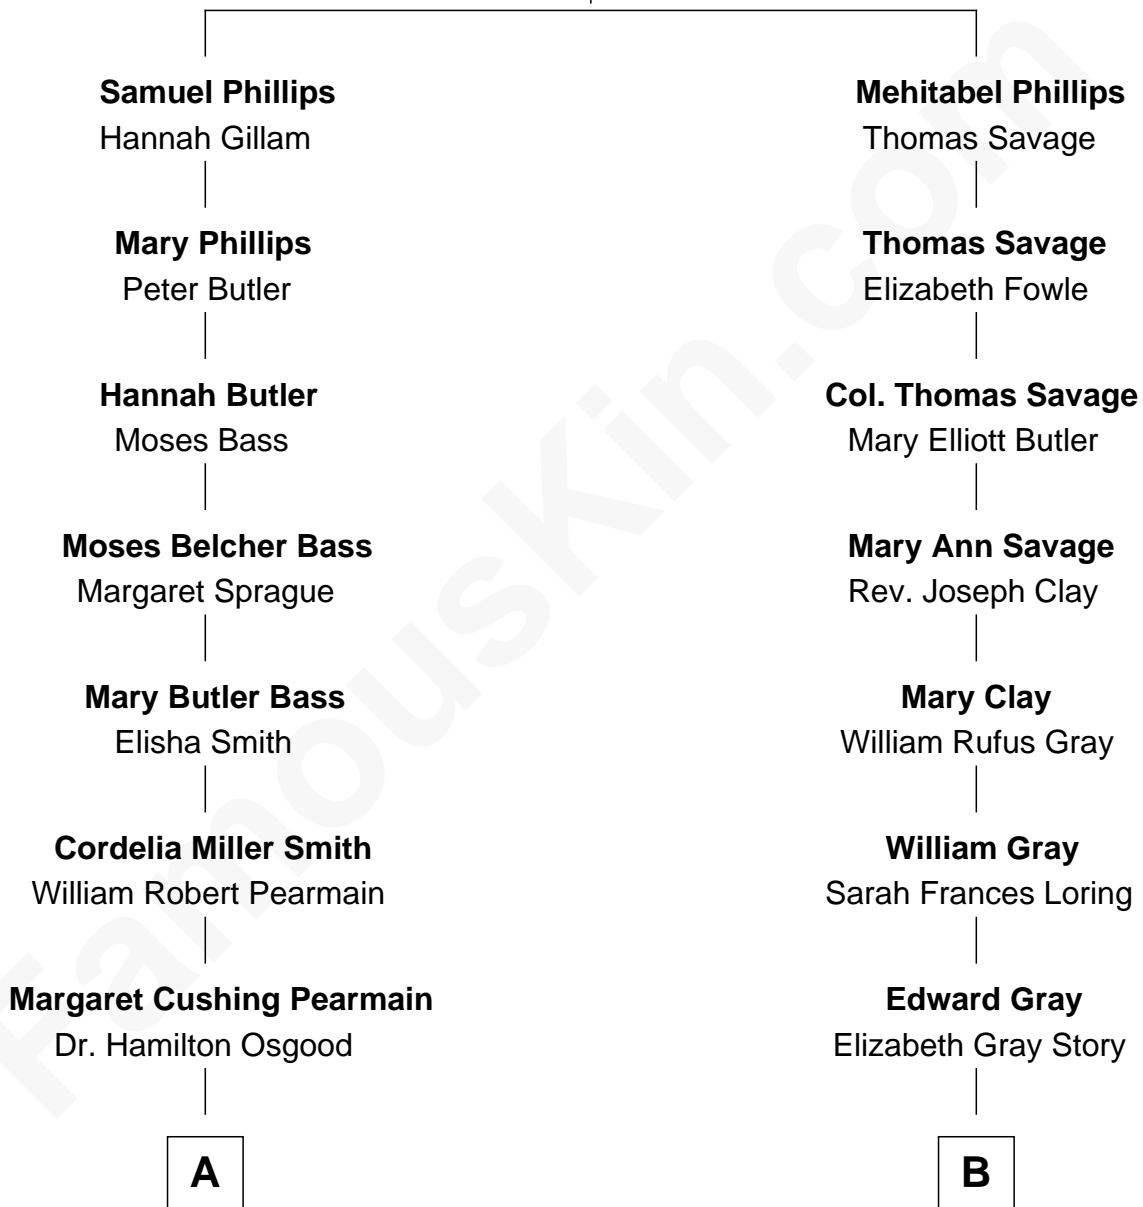

# FamousKin.com Relationship Chart of

**Erskine Childers**

*4th President of Ireland*

8th cousin 1 time removed of

**Story Musgrave**

*NASA Astronaut*

**Henry Phillips**

Mary Dwight

**A**

**Mary Alden Osgood**

Erskine Childers

**Erskine Childers**

*4th President of Ireland*

**B**

**Marguerite Gray**

John Butler Swann

**Marguerite Swann**

Percy Musgrave

**Story Musgrave**

*NASA Astronaut*

FamousKin.com