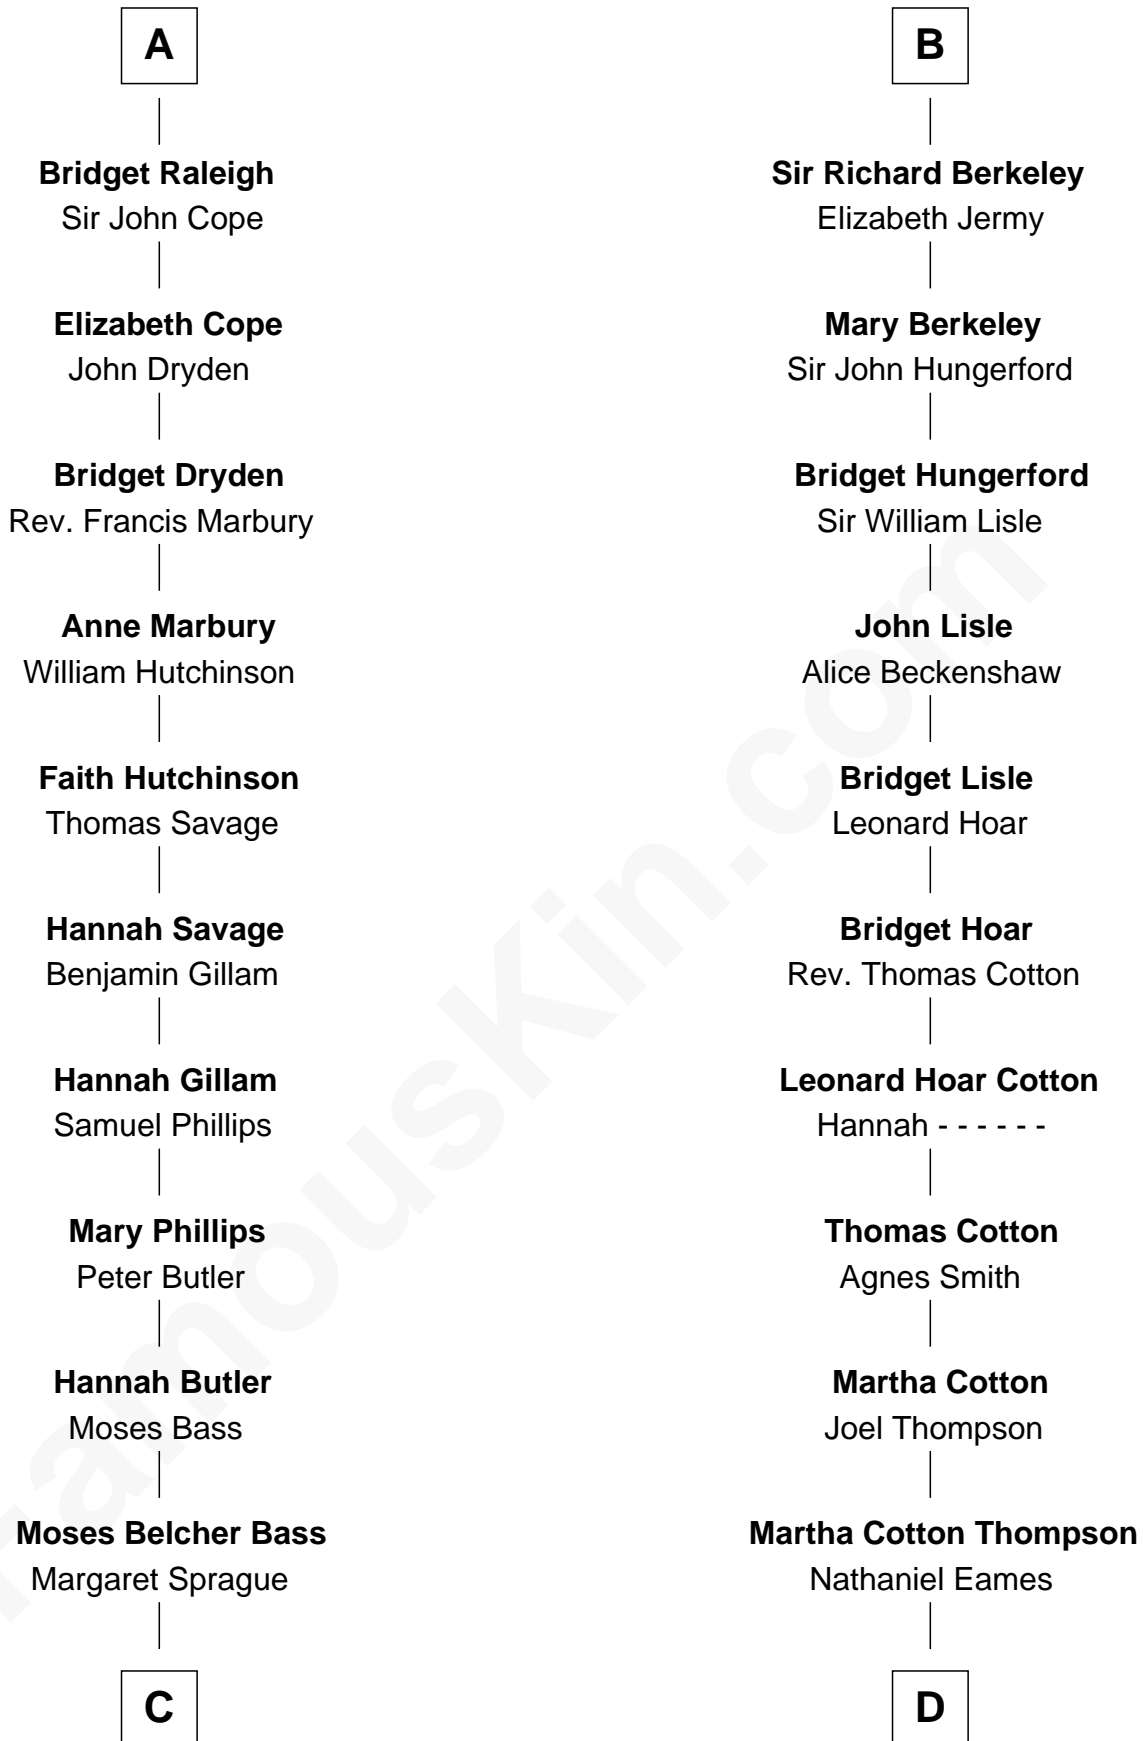

FamousKin.com

Relationship Chart of

Erskine Childers

4th President of Ireland

18th cousin 3 times removed of

Emma Eames

Opera Singer

Edmund Fitzalan

Alice de Warenne

C

Mary Butler Bass

Elisha Smith

Cordelia Miller Smith

William Robert Pearmain

Margaret Cushing Pearmain

Dr. Hamilton Osgood