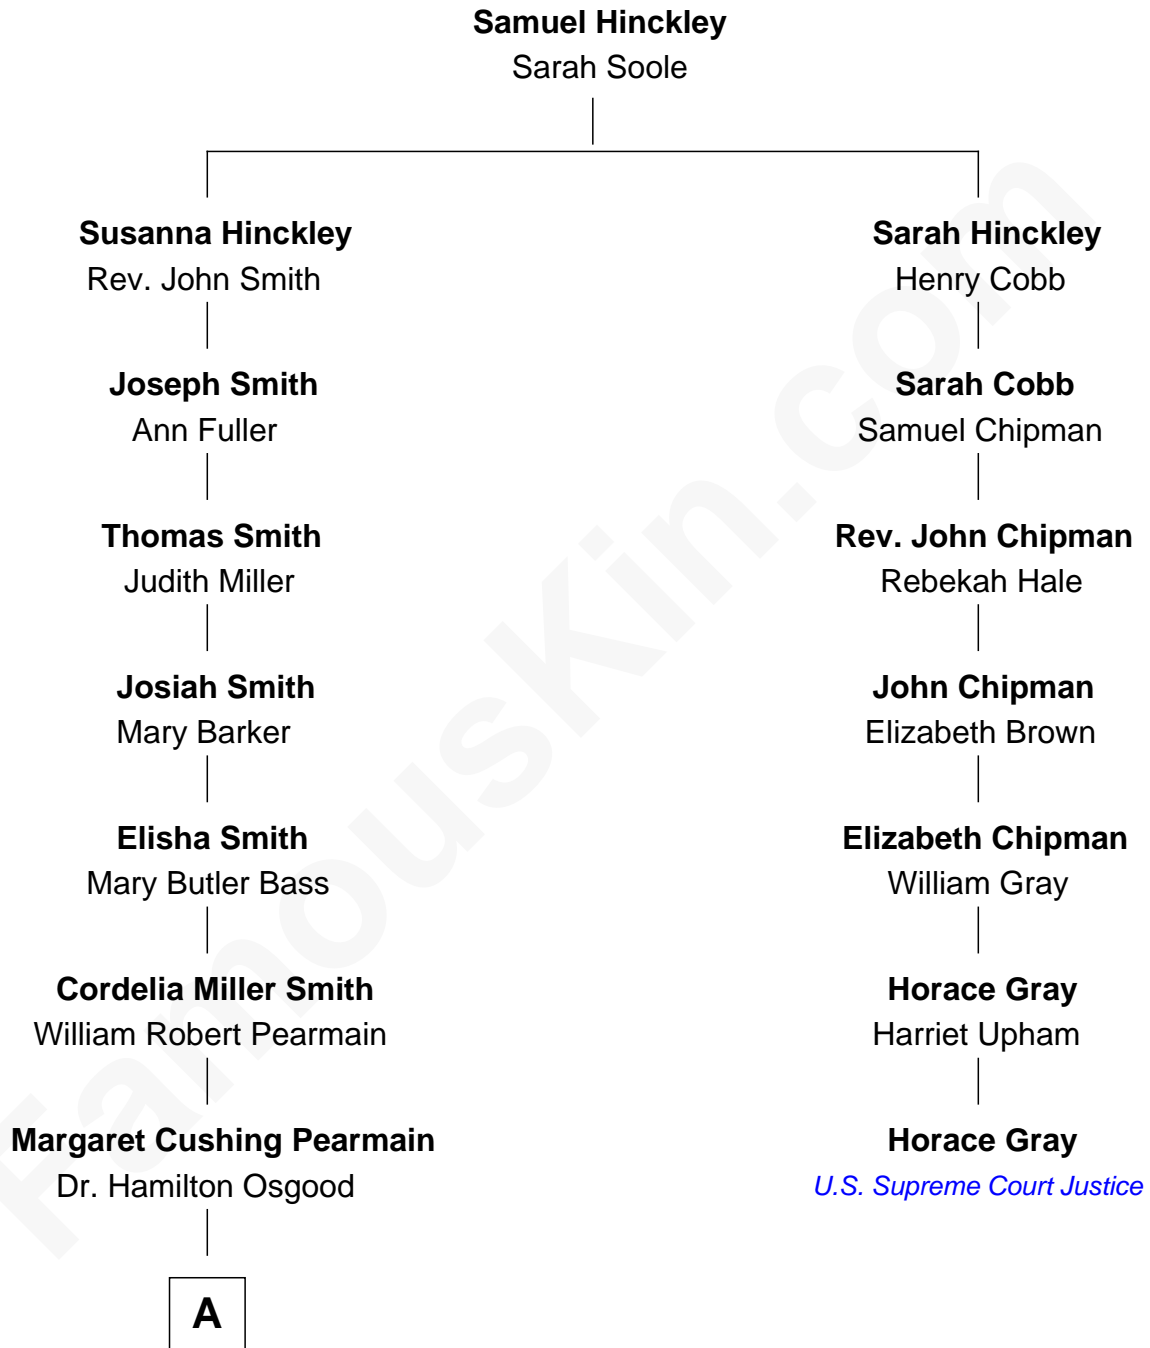

## Relationship Chart of

### Erskine Childers

4th President of Ireland

6th cousin 2 times removed of

**Horace Gray**

U.S. Supreme Court Justice

**A**

—  
**Mary Alden Osgood**

Erskine Childers