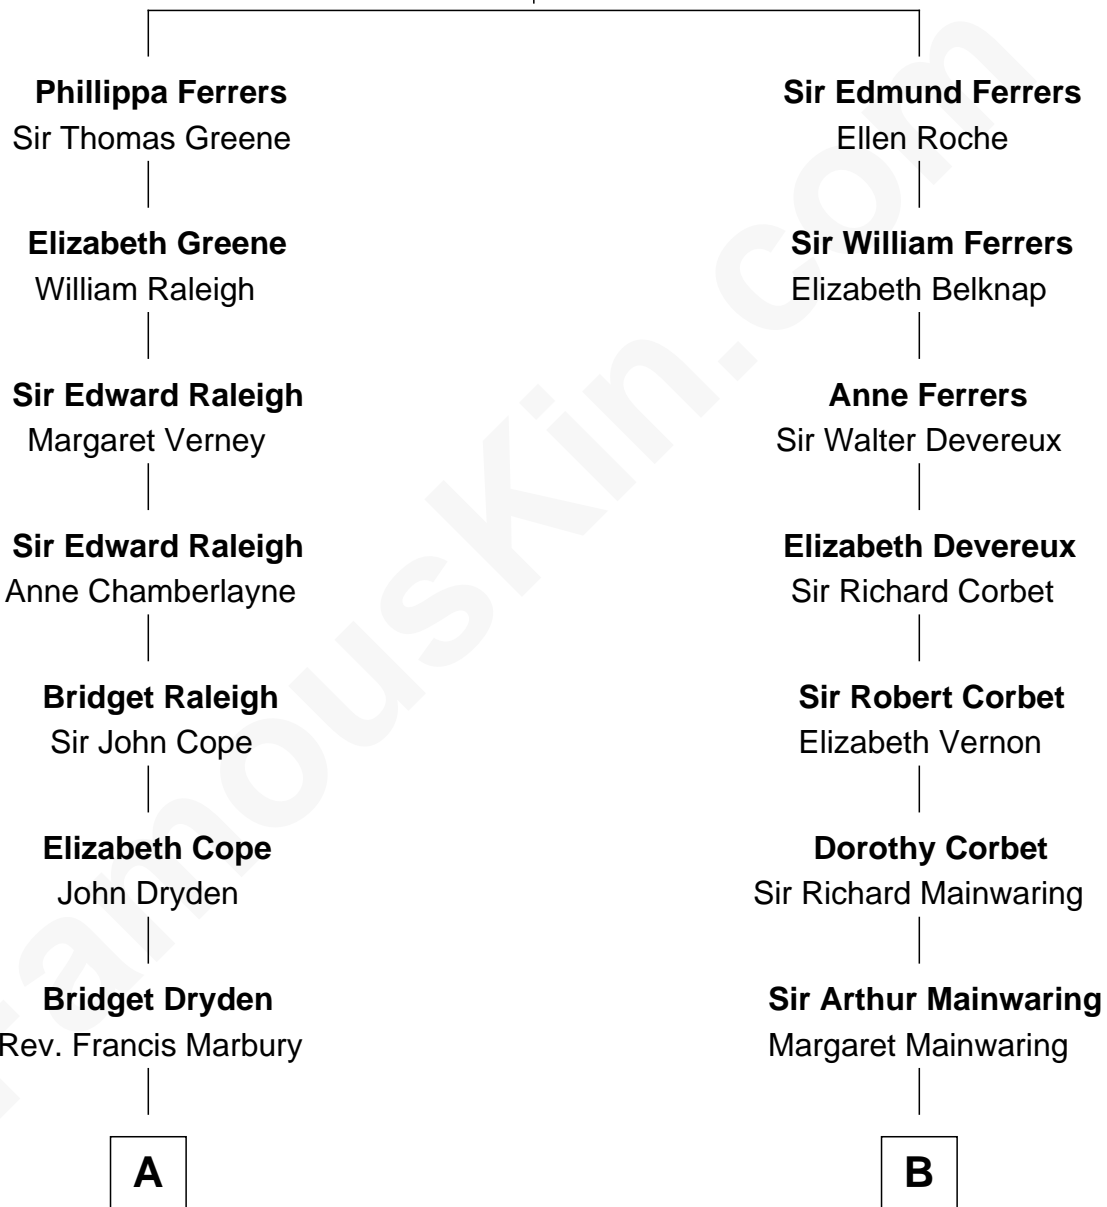

FamousKin.com Relationship Chart of

Erskine Childers
4th President of Ireland

18th cousin of

Lizzie Borden
Accused Murderess

Robert de Ferrers
Margaret Despencer

FamousKin.com