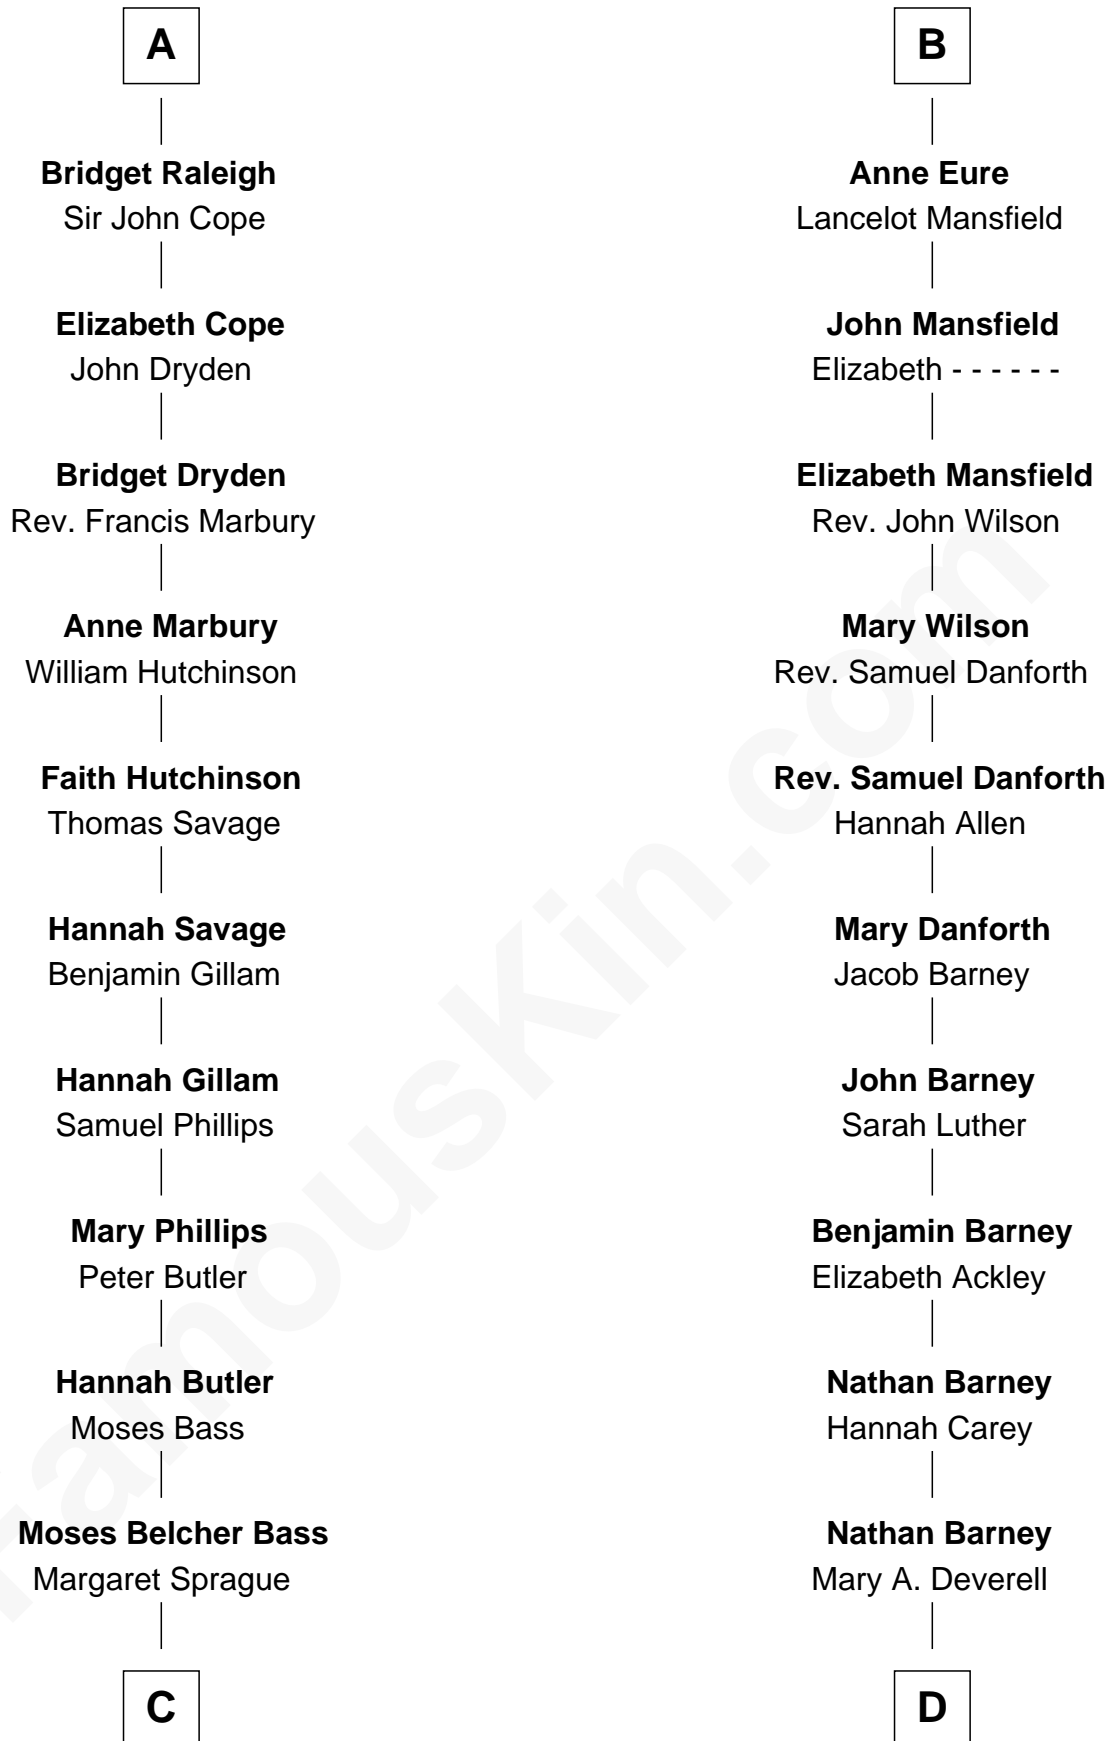

## Relationship Chart of

### Erskine Childers

4th President of Ireland

19th cousin 2 times removed of

**Elizabeth Montgomery**

TV Actress - "Bewitched"

**Edmund Fitzalan**

Alice de Warenne

**C**

**Mary Butler Bass**

Elisha Smith

**Cordelia Miller Smith**

William Robert Pearmain

**Margaret Cushing Pearmain**

Dr. Hamilton Osgood

**Mary Alden Osgood**

Erskine Childers