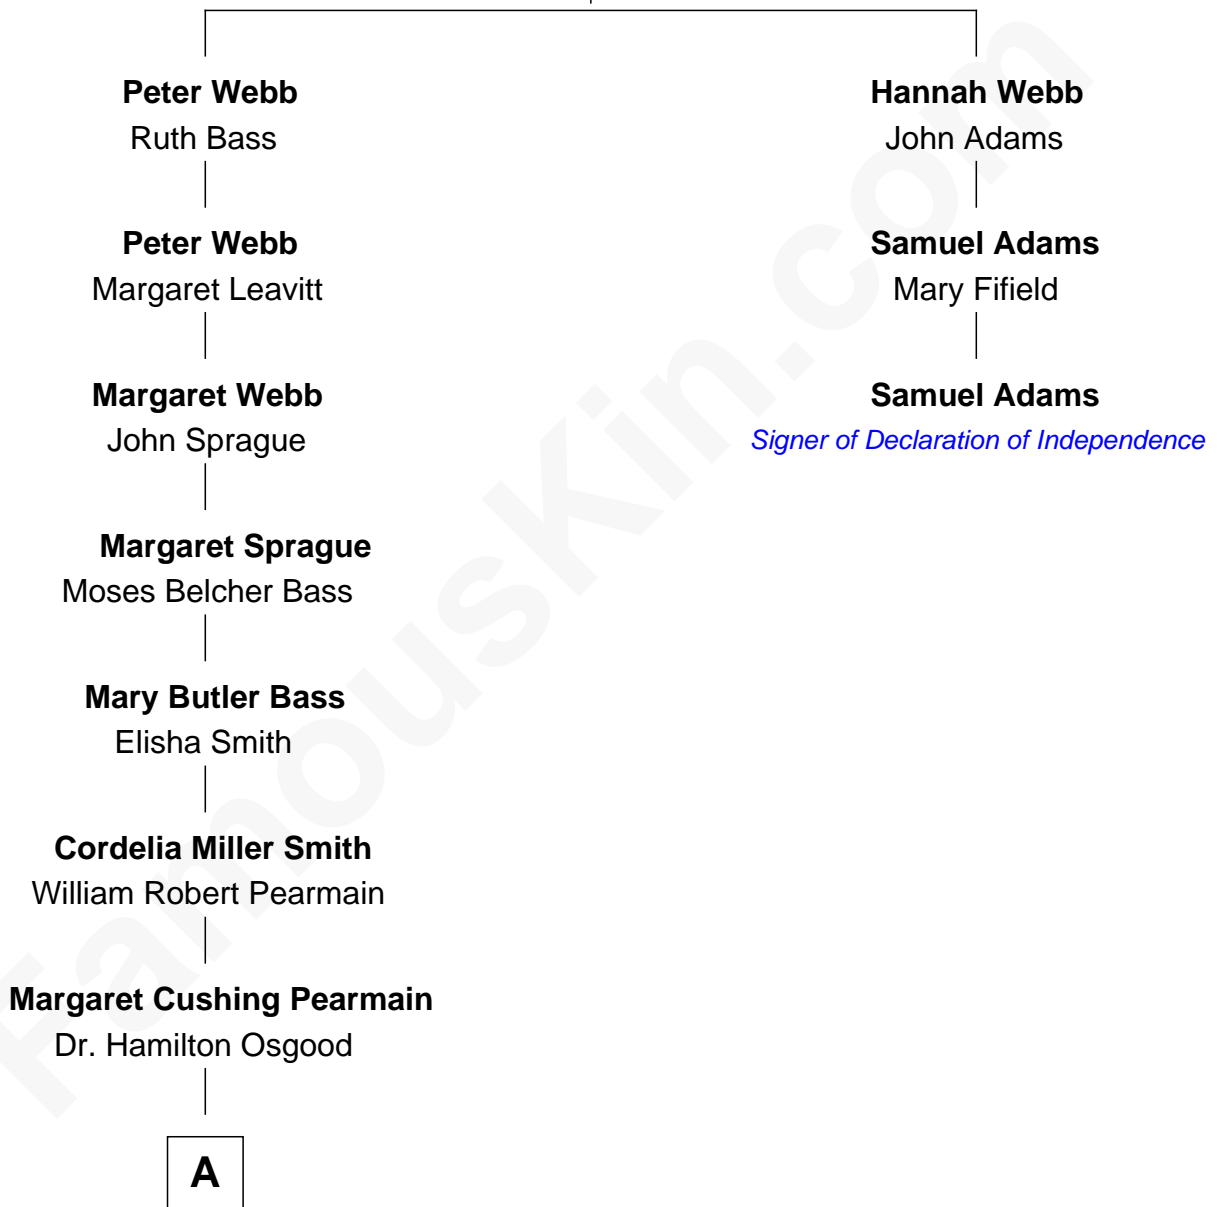

## Relationship Chart of

### Erskine Childers

4th President of Ireland

2nd cousin 6 times removed of

**Samuel Adams**

*Signer of the Declaration of Independence*

**Christopher Webb**

Hannah Scott

**A**

—  
**Mary Alden Osgood**

Erskine Childers

—  
**Erskine Childers**

*4th President of Ireland*

FamousKin.com