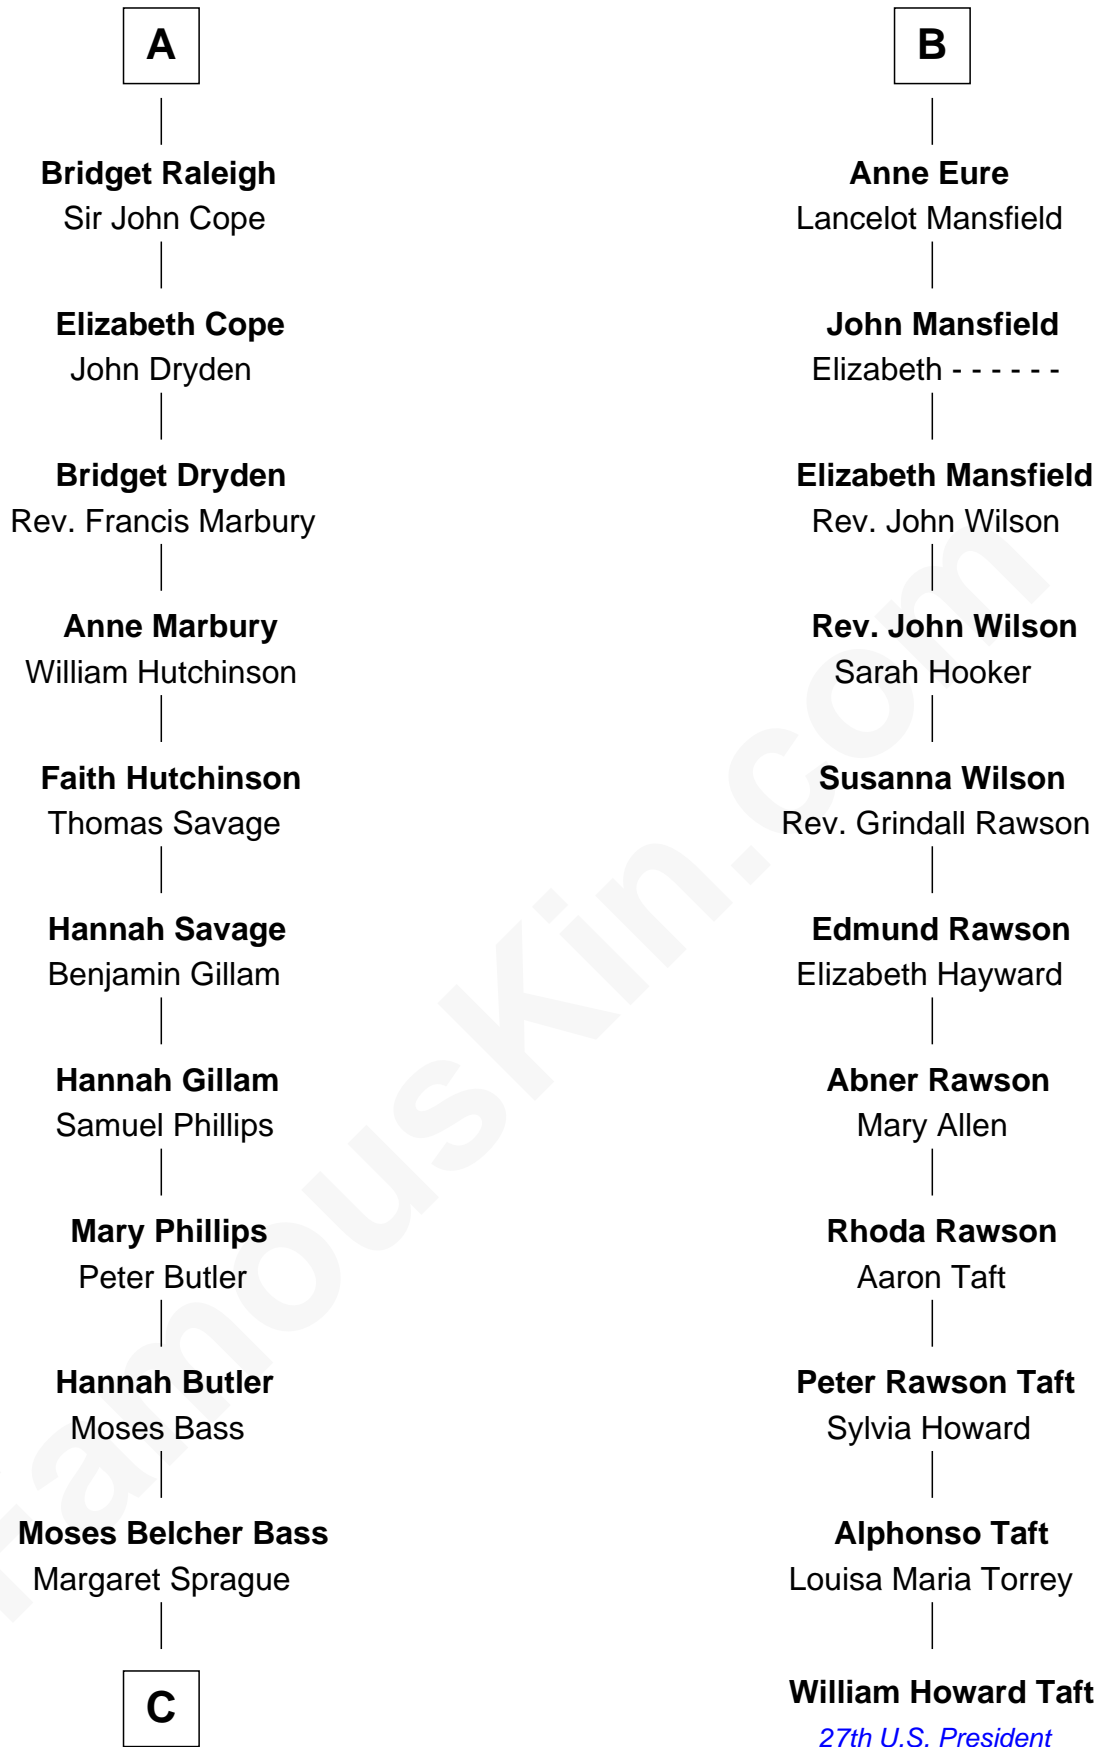

FamousKin.com

Relationship Chart of

Erskine Childers

4th President of Ireland

17th cousin 4 times removed of

William Howard Taft

27th U.S. President

Edmund Fitzalan

Alice de Warenne

C

—
Mary Butler Bass

Elisha Smith

—
Cordelia Miller Smith

William Robert Pearmain

—
Margaret Cushing Pearmain

Dr. Hamilton Osgood