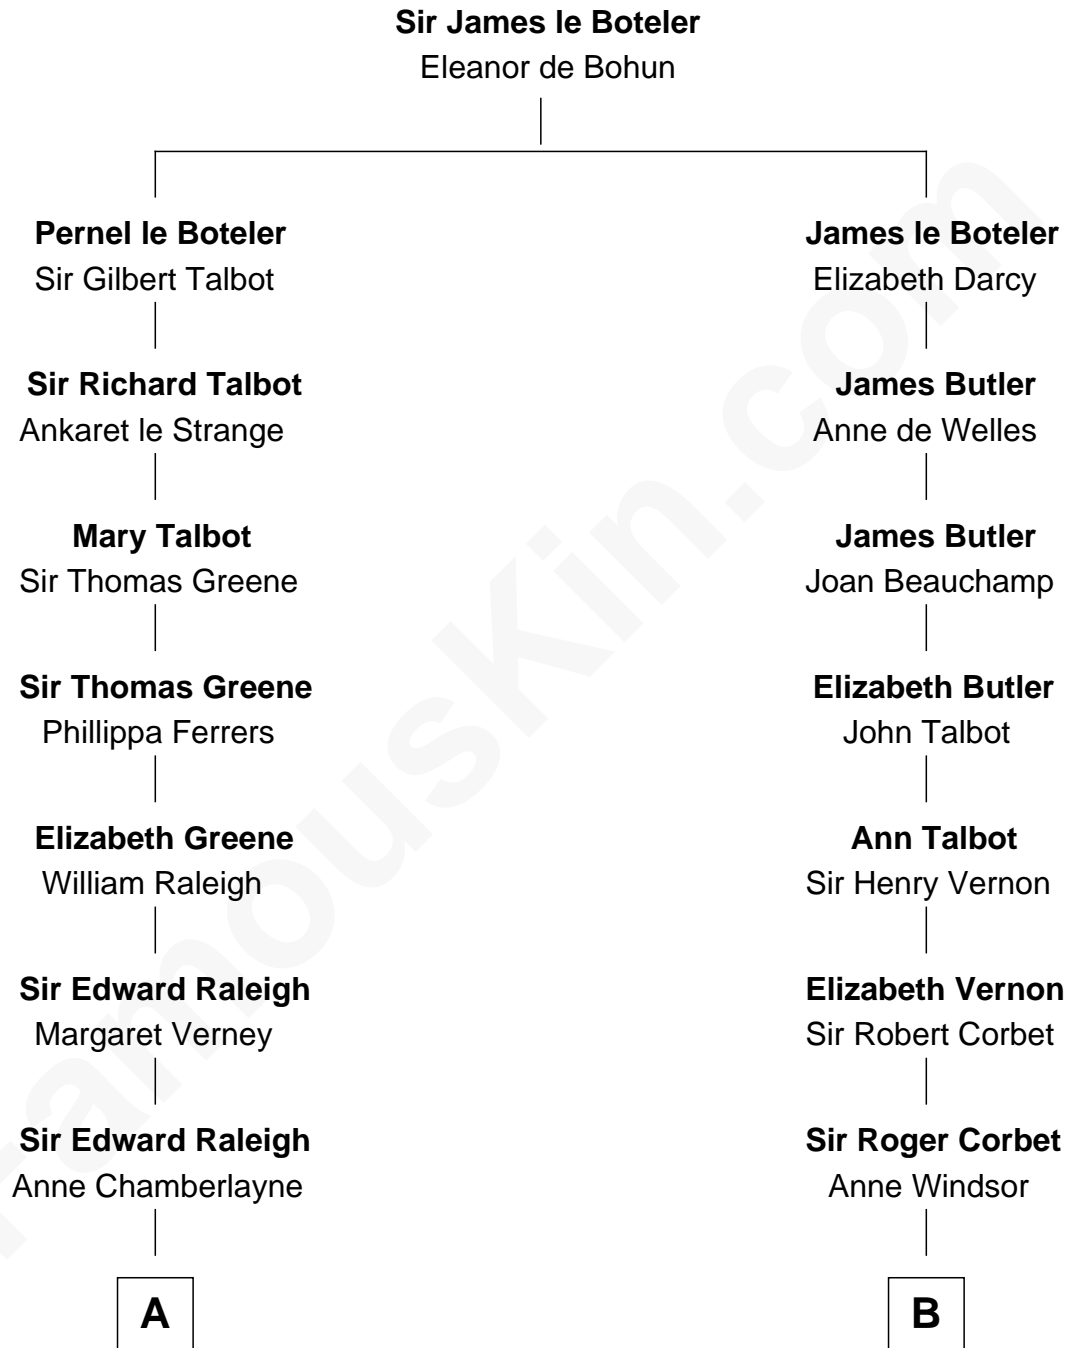

FamousKin.com

Relationship Chart of

Erskine Childers

4th President of Ireland

18th cousin 3 times removed of

John D. Rockefeller

Founder of the Standard Oil Company

C