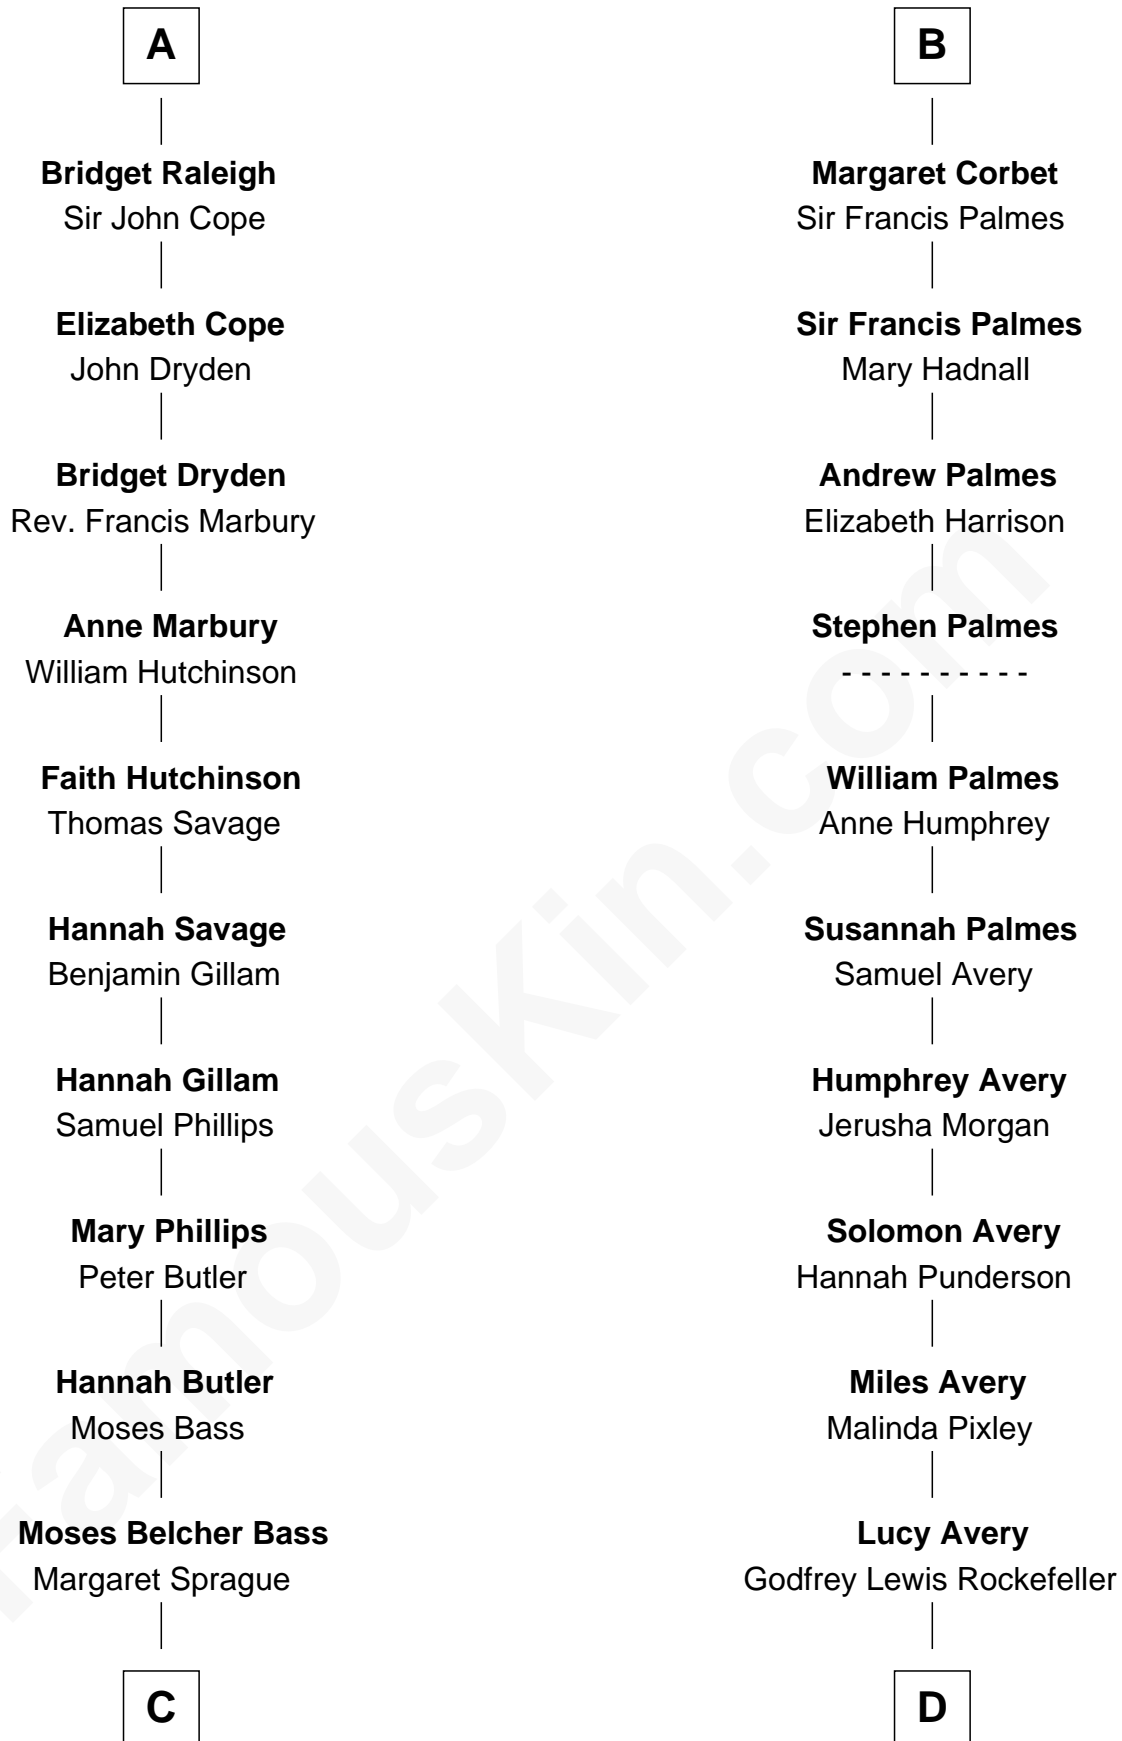

FamousKin.com

Relationship Chart of

Erskine Childers

4th President of Ireland

18th cousin 3 times removed of

John D. Rockefeller

Founder of the Standard Oil Company

C

Mary Butler Bass

Elisha Smith

Cordelia Miller Smith

William Robert Pearmain

Margaret Cushing Pearmain

Dr. Hamilton Osgood

Mary Alden Osgood

Erskine Childers