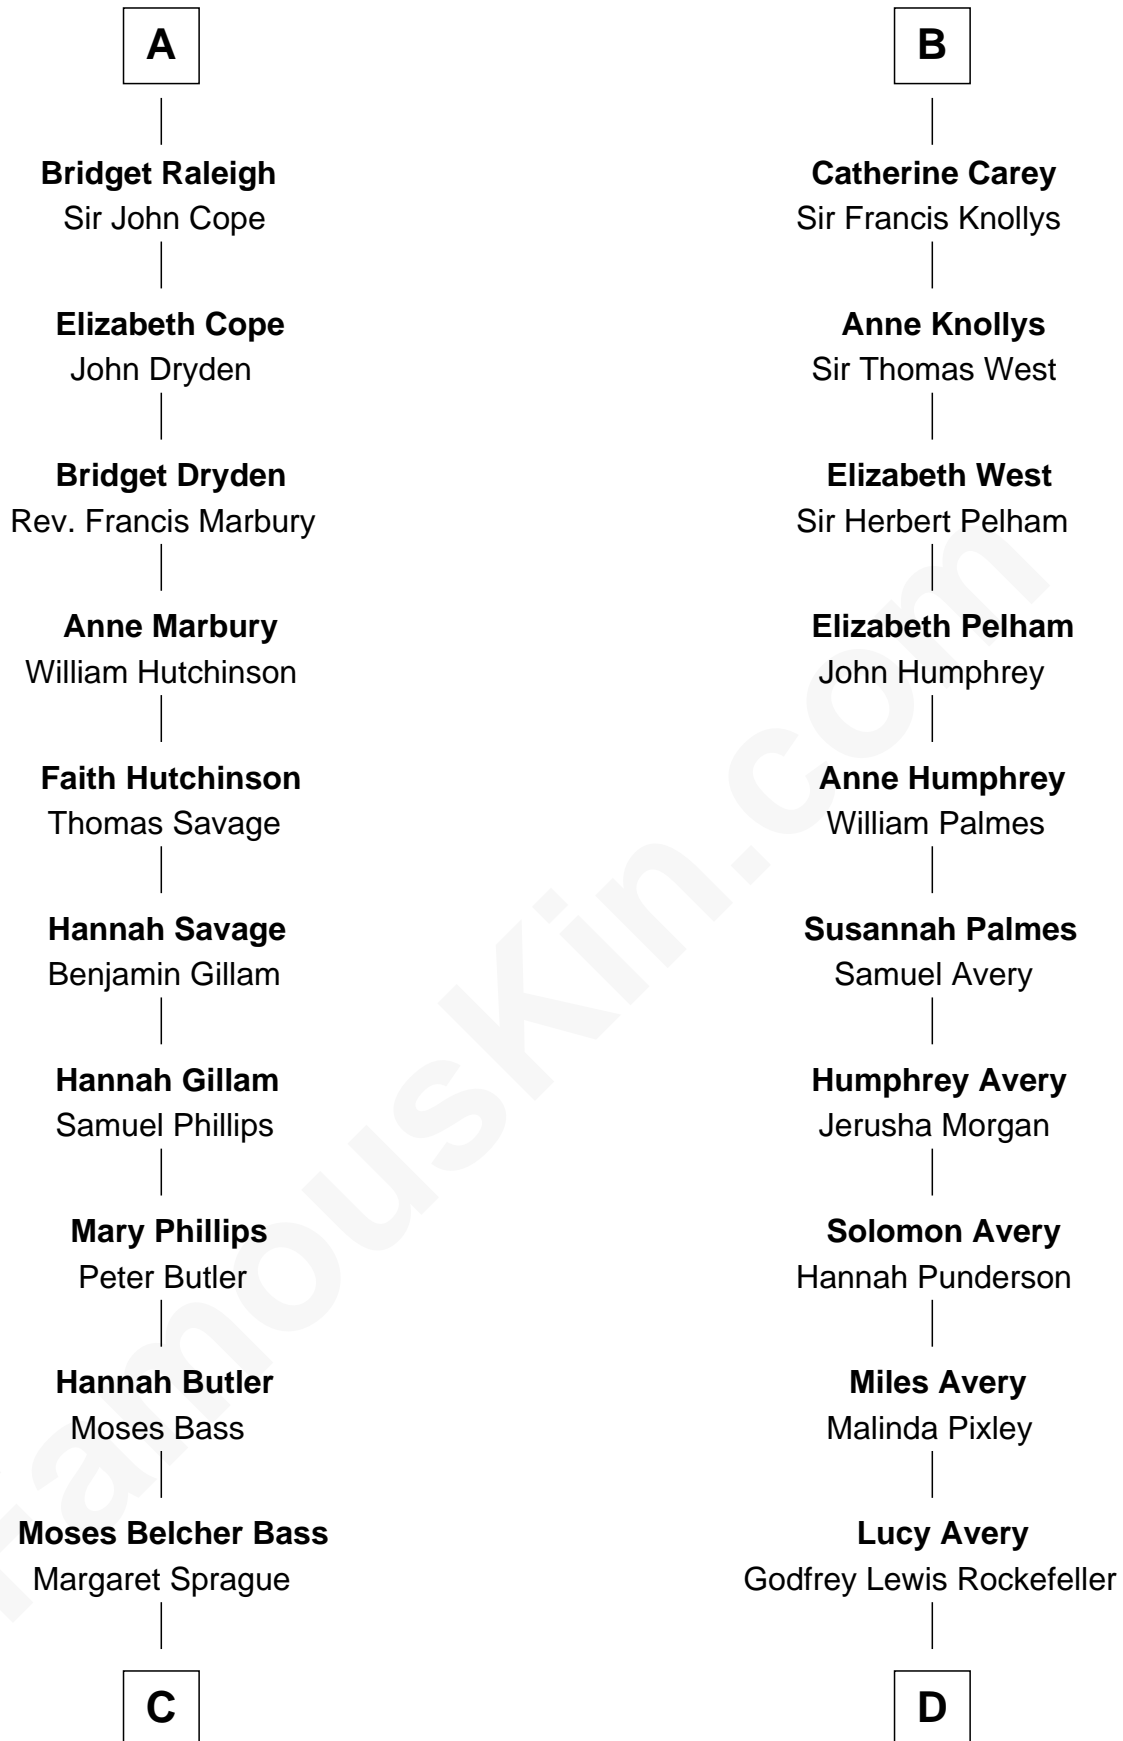

# FamousKin.com Relationship Chart of

**Erskine Childers**

*4th President of Ireland*

20th cousin 1 time removed of

**Nelson Rockefeller**

*41st U.S. Vice-President*

**Edmund Fitzalan**

Alice de Warenne

**C**

**Mary Butler Bass**

Elisha Smith

**Cordelia Miller Smith**

William Robert Pearmain

**Margaret Cushing Pearmain**

Dr. Hamilton Osgood

**Mary Alden Osgood**

Erskine Childers

**Erskine Childers**

*4th President of Ireland*

**D**

**William Avery Rockefeller**

Eliza Davison

**John Davison Rockefeller**

Laura Celestia Spelman