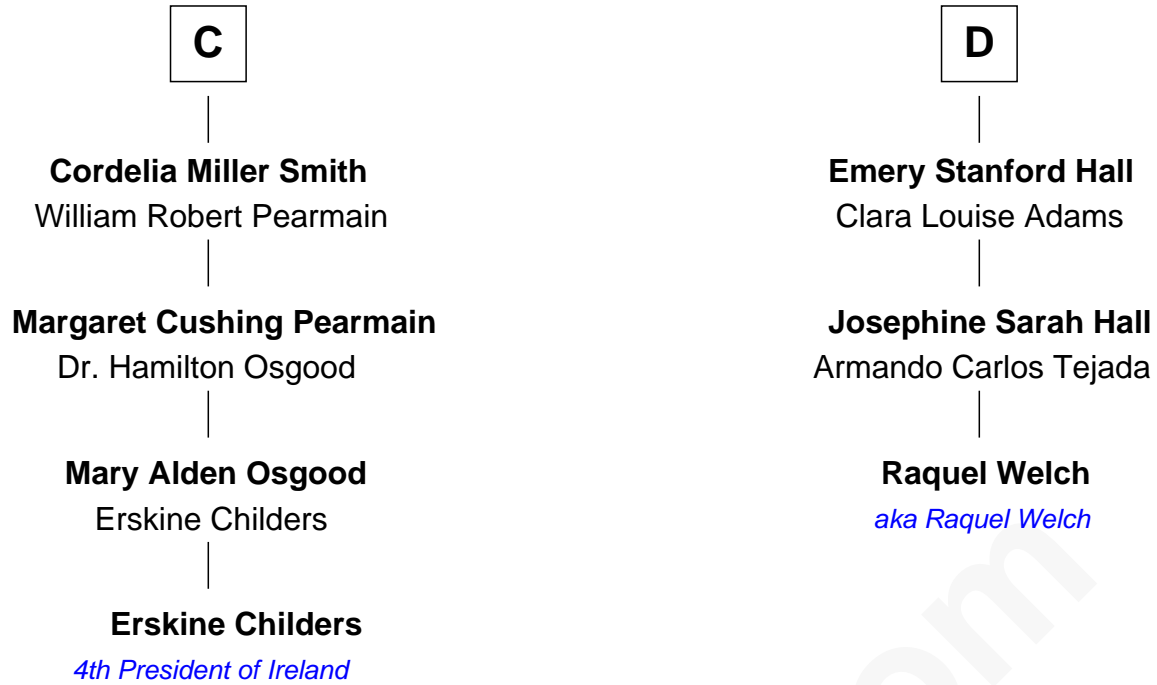

# FamousKin.com Relationship Chart of

**Erskine Childers**

*4th President of Ireland*

19th cousin 1 time removed of

**Raquel Welch**

*Movie Actress*

**Ralph de Stafford**

Margaret de Audley

Thomas de Ros

**Margaret de Ros**

Sir Reynold Grey

**Sir John Grey**

Constance de Holand

**Sir Edmund Grey**

Katherine Percy

**Anne Grey**

Sir John Grey

Probable

**Tacy Grey**

John Guise

**William Guise**

Mary Rotsey

**B**

FamousKin.com