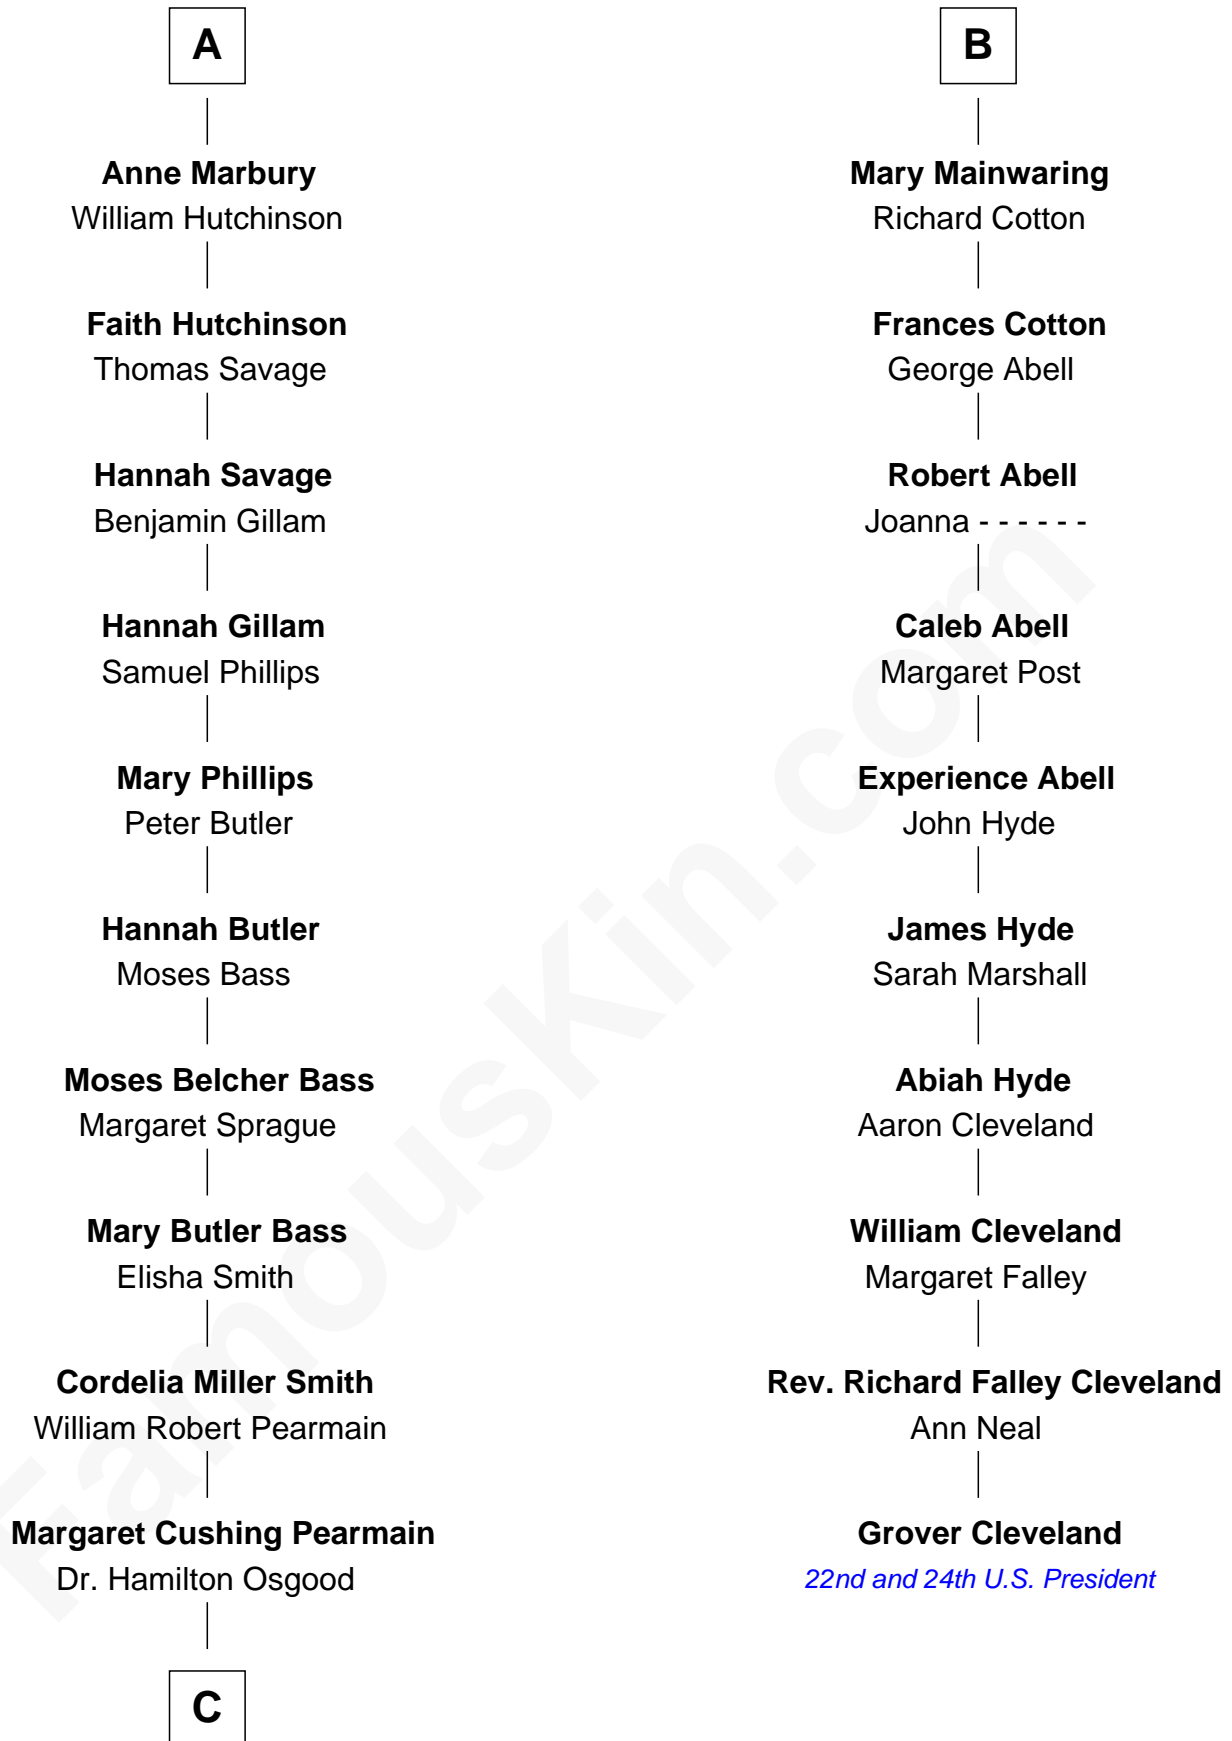

FamousKin.com Relationship Chart of

Erskine Childers

4th President of Ireland

16th cousin 2 times removed of

Grover Cleveland

22nd and 24th U.S. President

Robert de Ferrers
Margaret Despencer

C

—
Mary Alden Osgood

Erskine Childers

—
Erskine Childers

4th President of Ireland

FamousKin.com