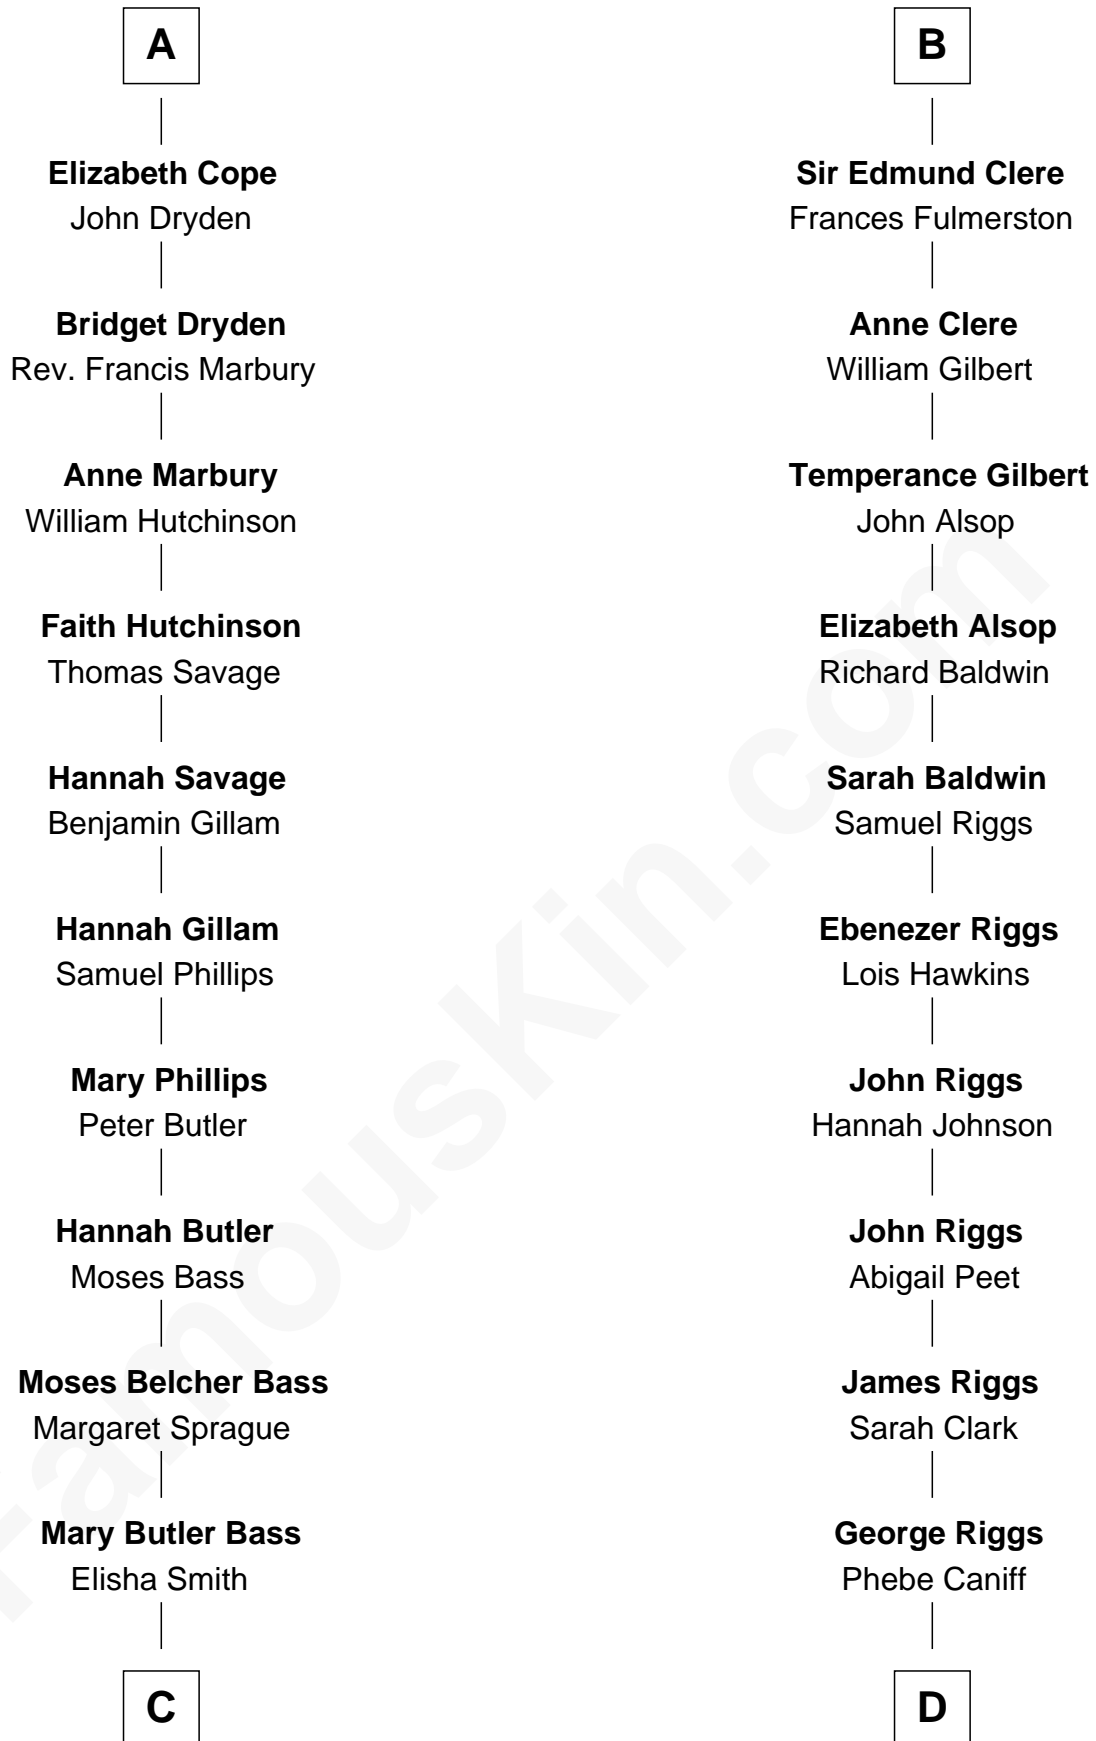

FamousKin.com

Relationship Chart of

Erskine Childers

4th President of Ireland

20th cousin of

Mamie (Doud) Eisenhower

First Lady of President Dwight Eisenhower

C

Cordelia Miller Smith
William Robert Pearmain

Margaret Cushing Pearmain
Dr. Hamilton Osgood

Mary Alden Osgood
Erskine Childers

Erskine Childers
4th President of Ireland

D

Maria Riggs
Eli Doud

Royal Houghton Doud
Mary Cornelia Sheldon

John Sheldon Doud
Elivera Mathilda Carlson

Mamie (Doud) Eisenhower
First Lady of Dwight Eisenhower

FamousKin.com