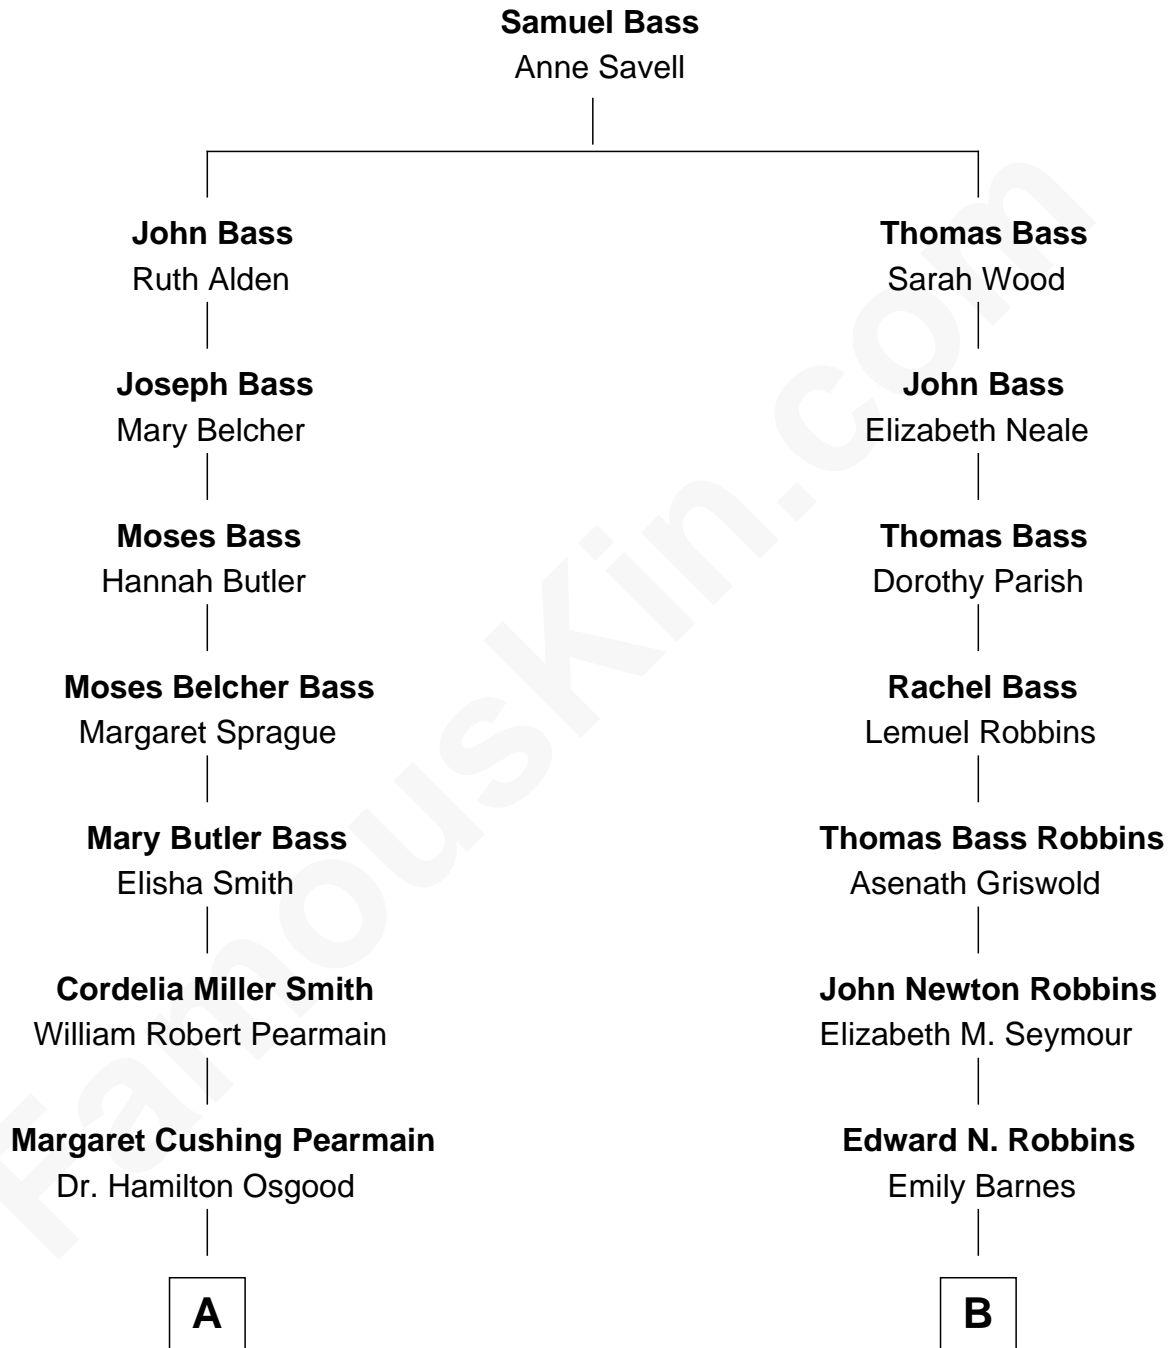

FamousKin.com

Relationship Chart of

Erskine Childers

4th President of Ireland

8th cousin 1 time removed of

Nancy (Davis) Reagan

First Lady of President Ronald Reagan

A

Edith Prescott Lockett

Nancy (Davis) Reagan

First Lady of Ronald Reagan

FamousKin.com