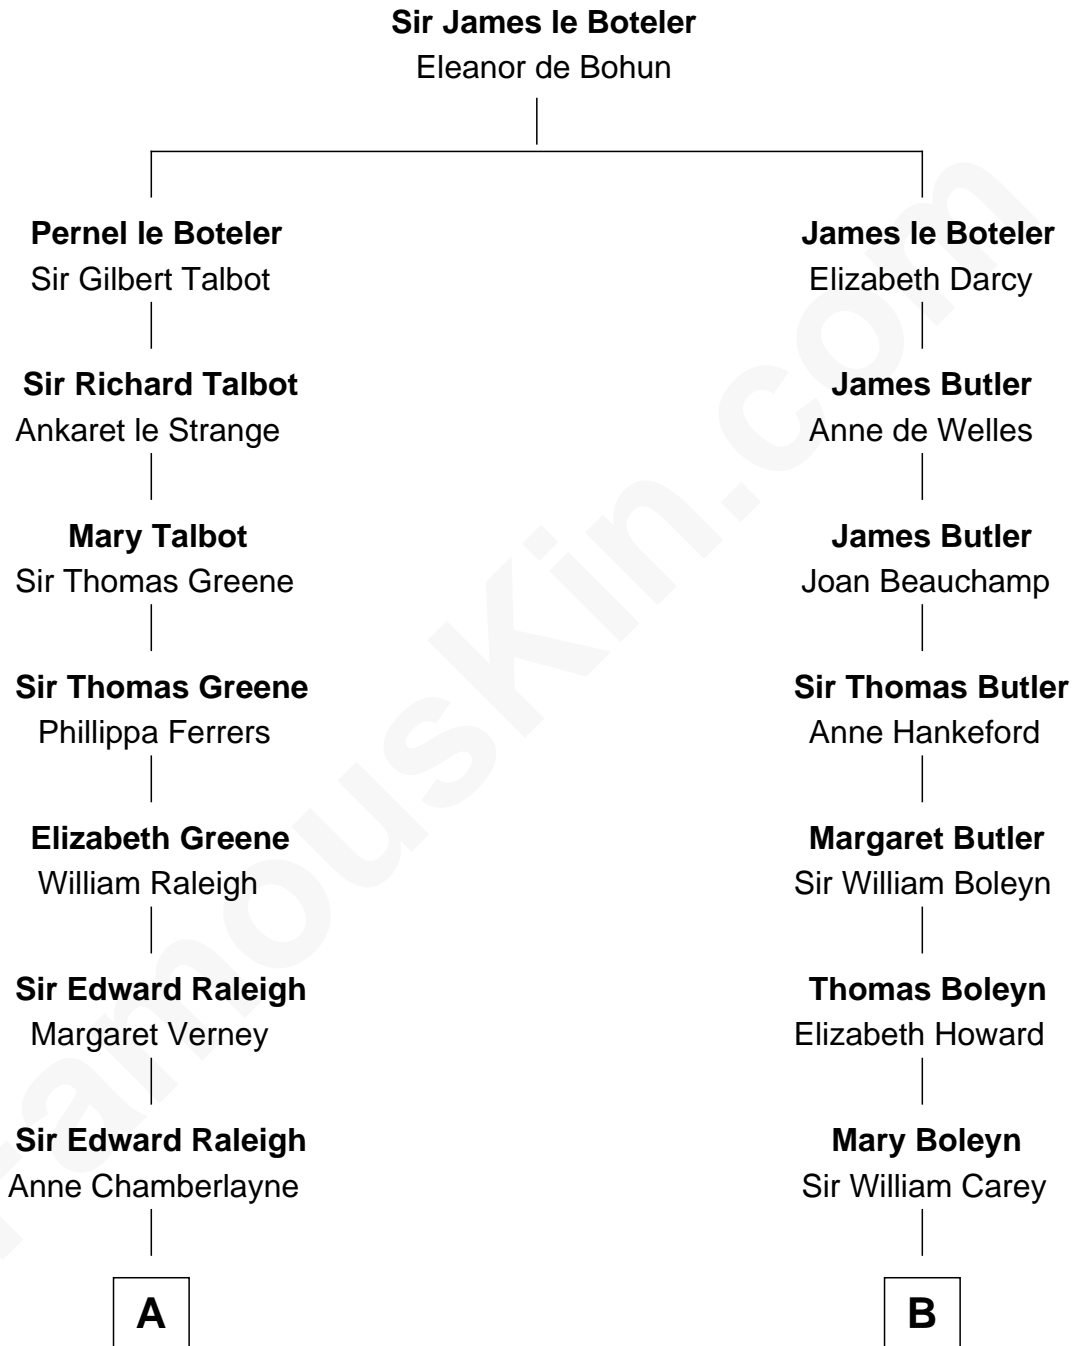

FamousKin.com

Relationship Chart of

Erskine Childers

4th President of Ireland

18th cousin 3 times removed of

Edith (Bolling) Wilson

First Lady of President Woodrow Wilson

C