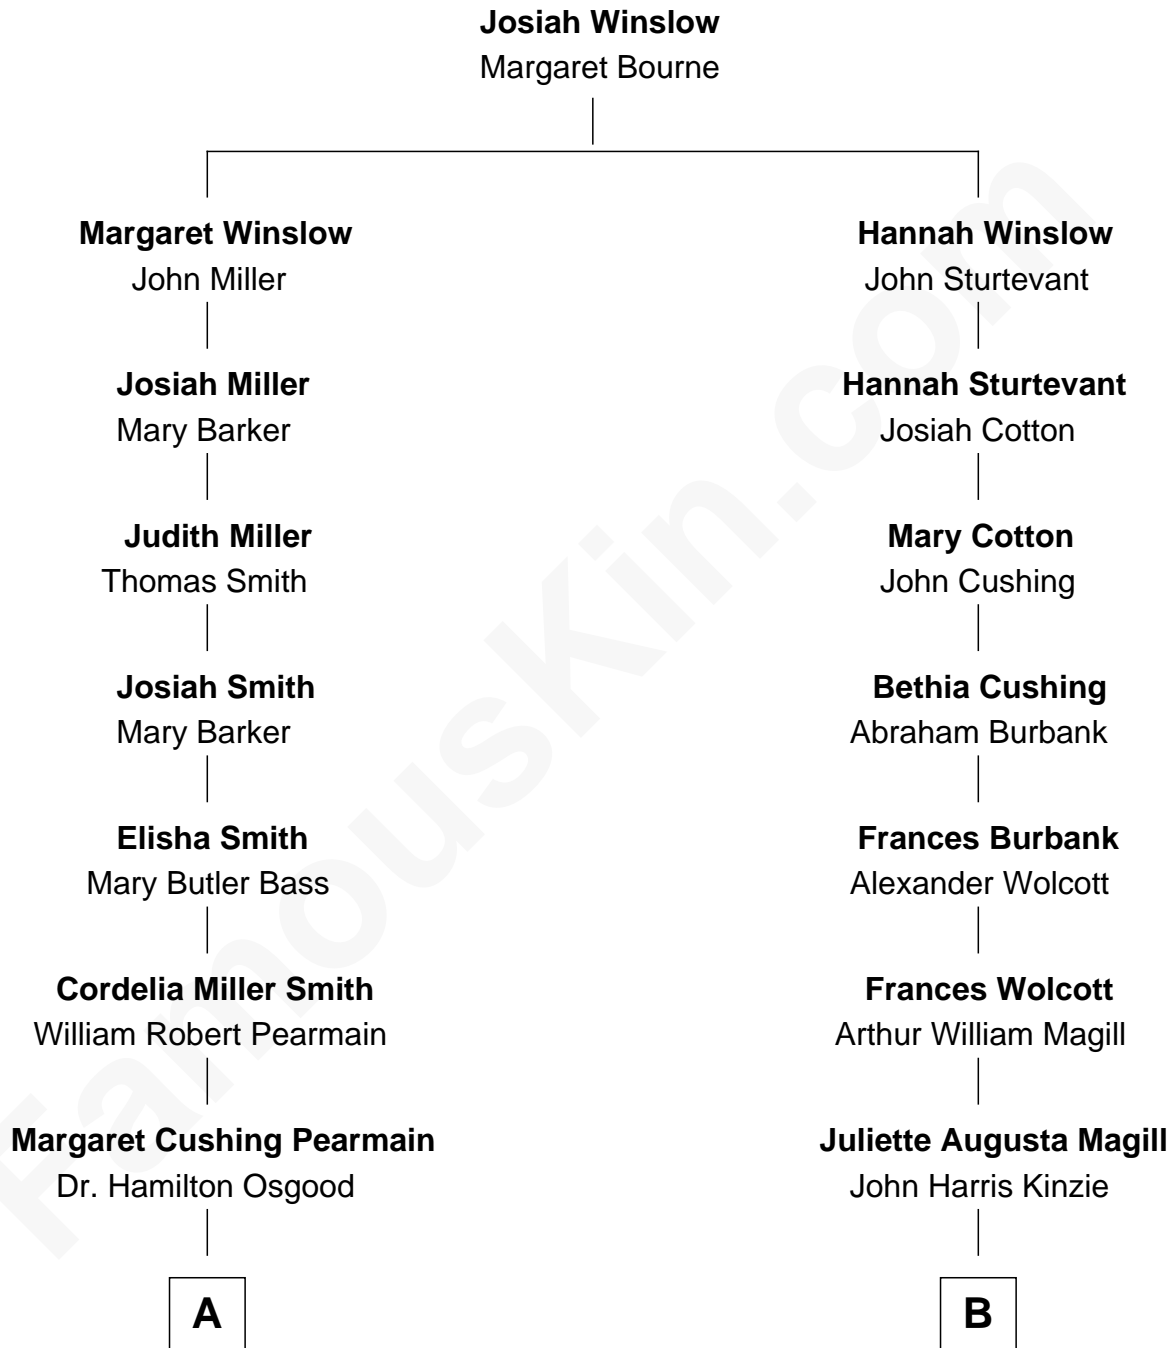

FamousKin.com Relationship Chart of

Erskine Childers

4th President of Ireland

8th cousin of

Juliette Gordon Low

Founder of the Girl Scouts

A

Mary Alden Osgood

Erskine Childers

Erskine Childers

4th President of Ireland

B

Eleanor Lytle Kinzie

William Washington Gordon

Juliette Gordon Low

Founder of the Girl Scouts