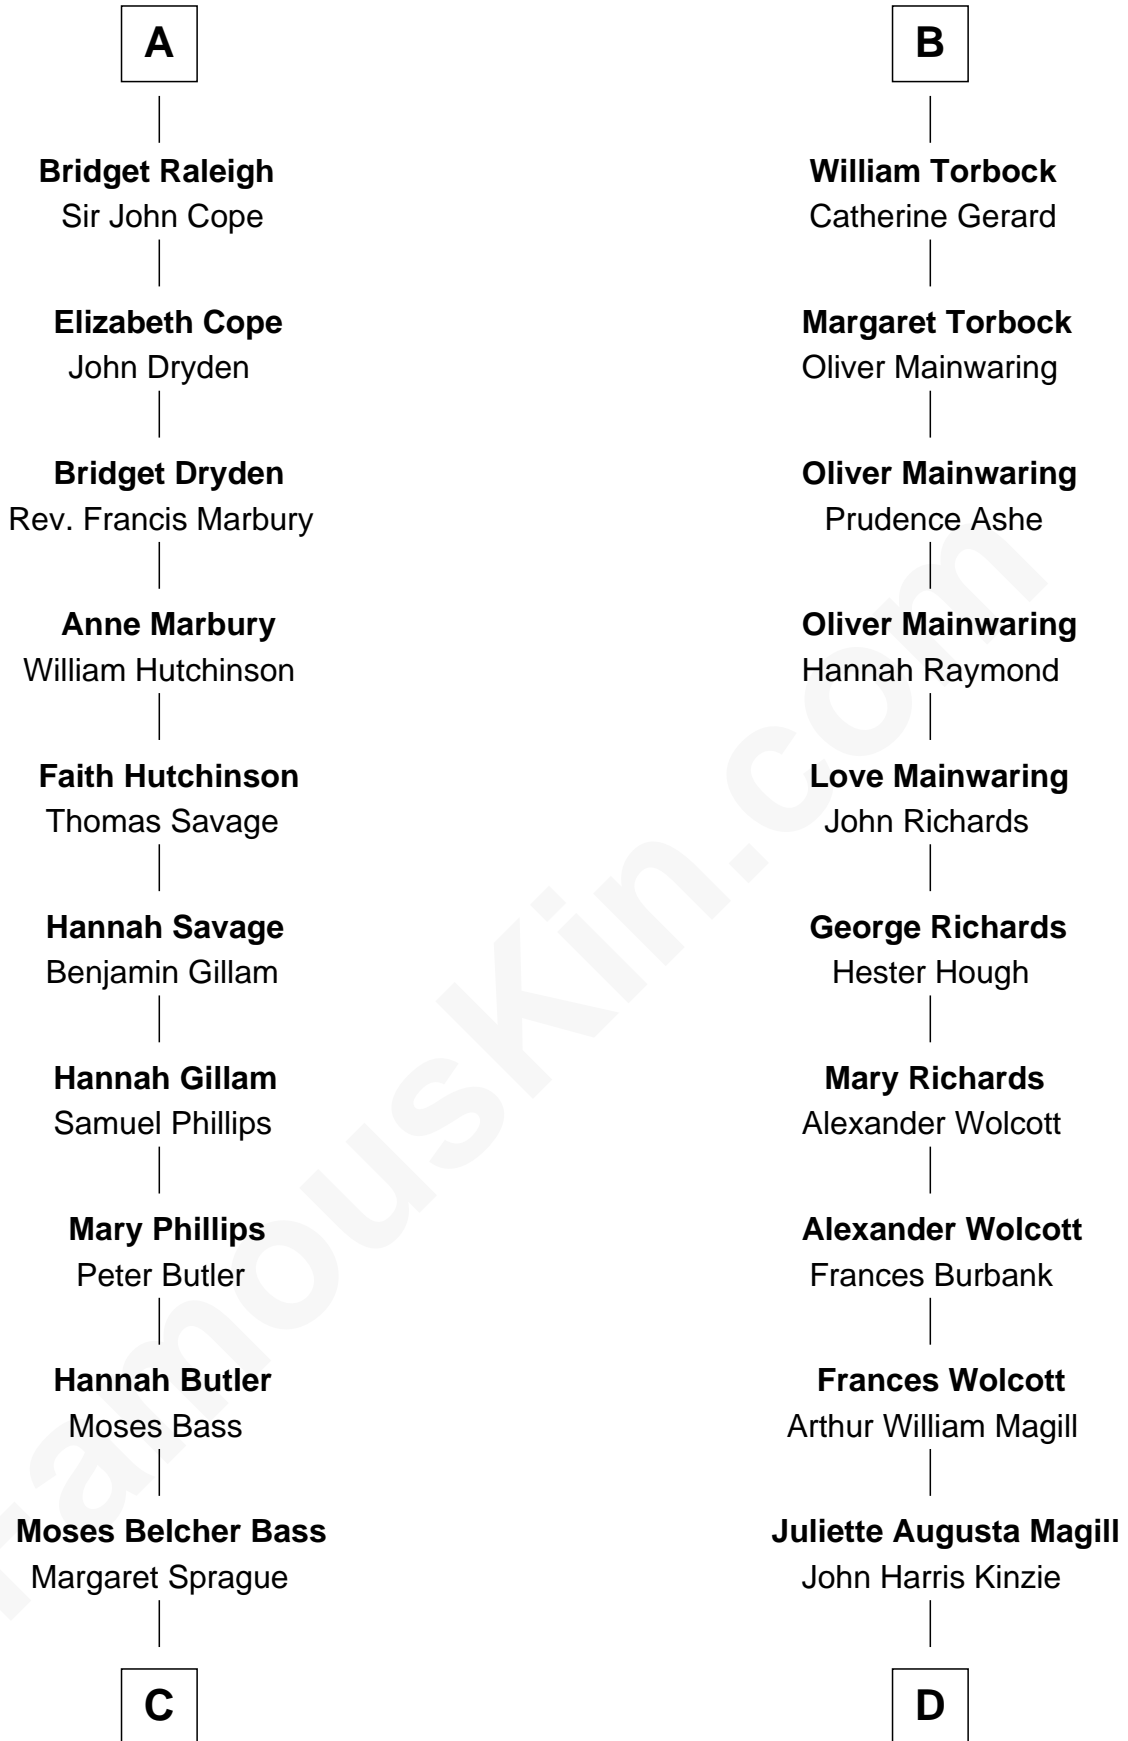

FamousKin.com

Relationship Chart of

Erskine Childers

4th President of Ireland

18th cousin 3 times removed of

Juliette Gordon Low

Founder of the Girl Scouts

Edmund Fitzalan

Alice de Warenne

C

Mary Butler Bass

Elisha Smith

Cordelia Miller Smith

William Robert Pearmain

Margaret Cushing Pearmain

Dr. Hamilton Osgood