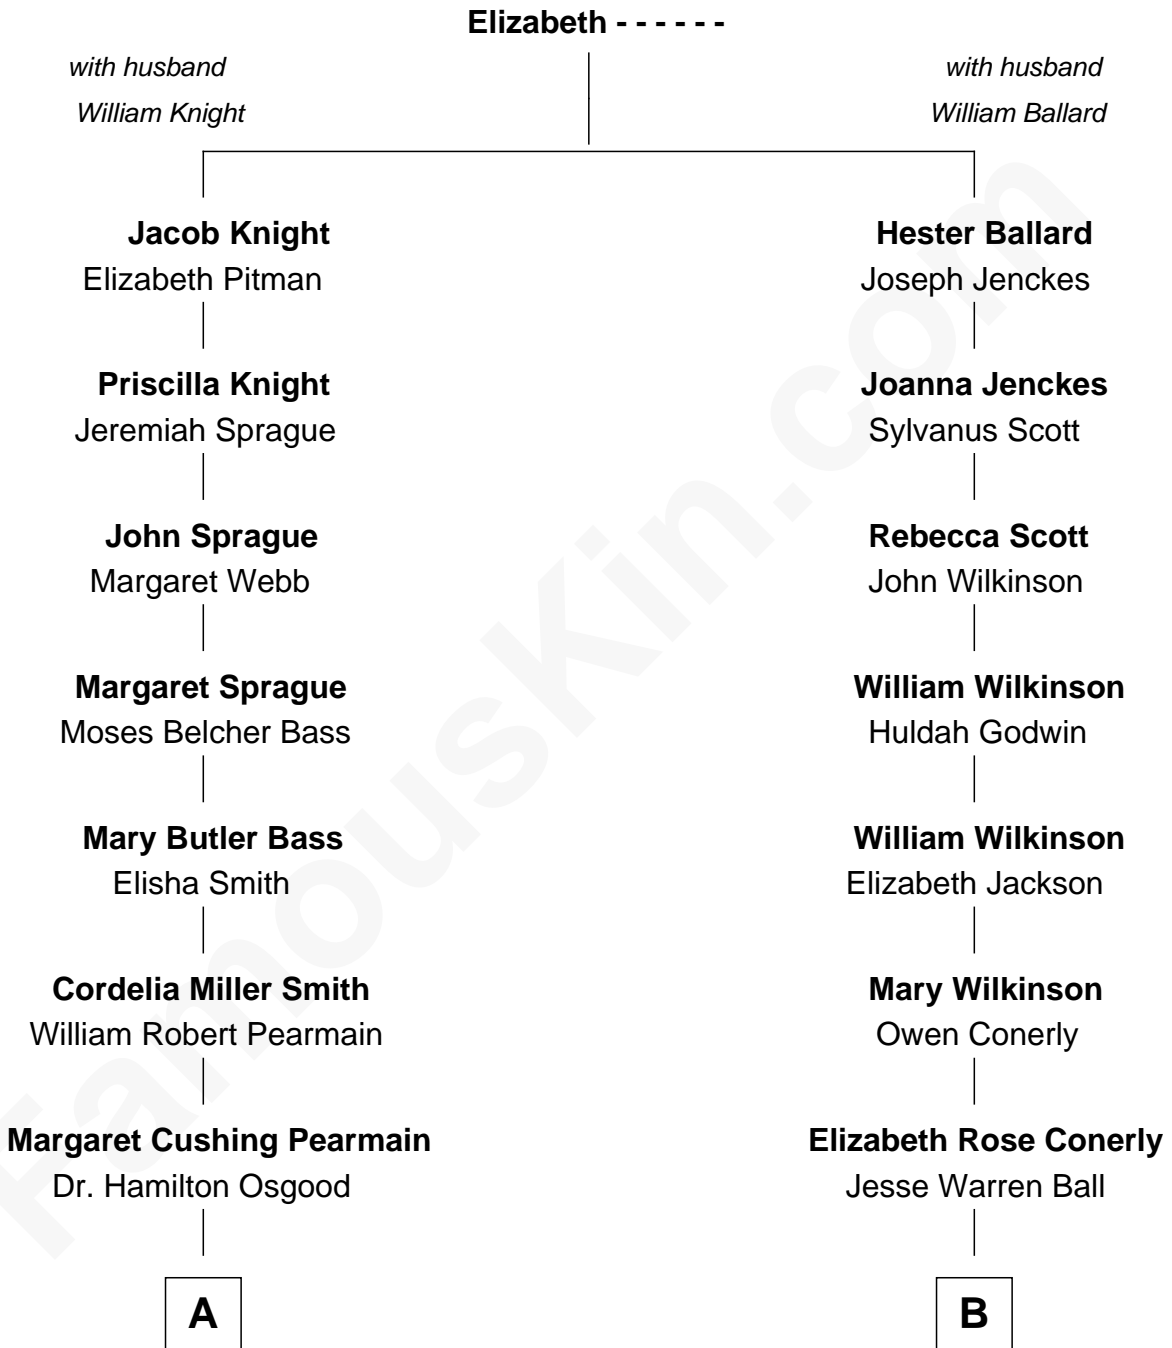

# FamousKin.com Relationship Chart of

**Erskine Childers**

*4th President of Ireland*

8th cousin 4 times removed of

**Britney Spears**

*Singer, Entertainer*

**A**

**Mary Alden Osgood**

Erskine Childers

**Erskine Childers**

*4th President of Ireland*

**B**

**Needham Luke Ball**

Cynthia McGown Bracey

**Kiturah Ball**

William Nelson Forbes

**William Nelson Forbes**

Lexie May Thompson

**Emma Jean Forbes**

June Austin Spears

**James Parnell Spears**

Lynne Irene Bridges

**Britney Spears**

*Singer, Entertainer*