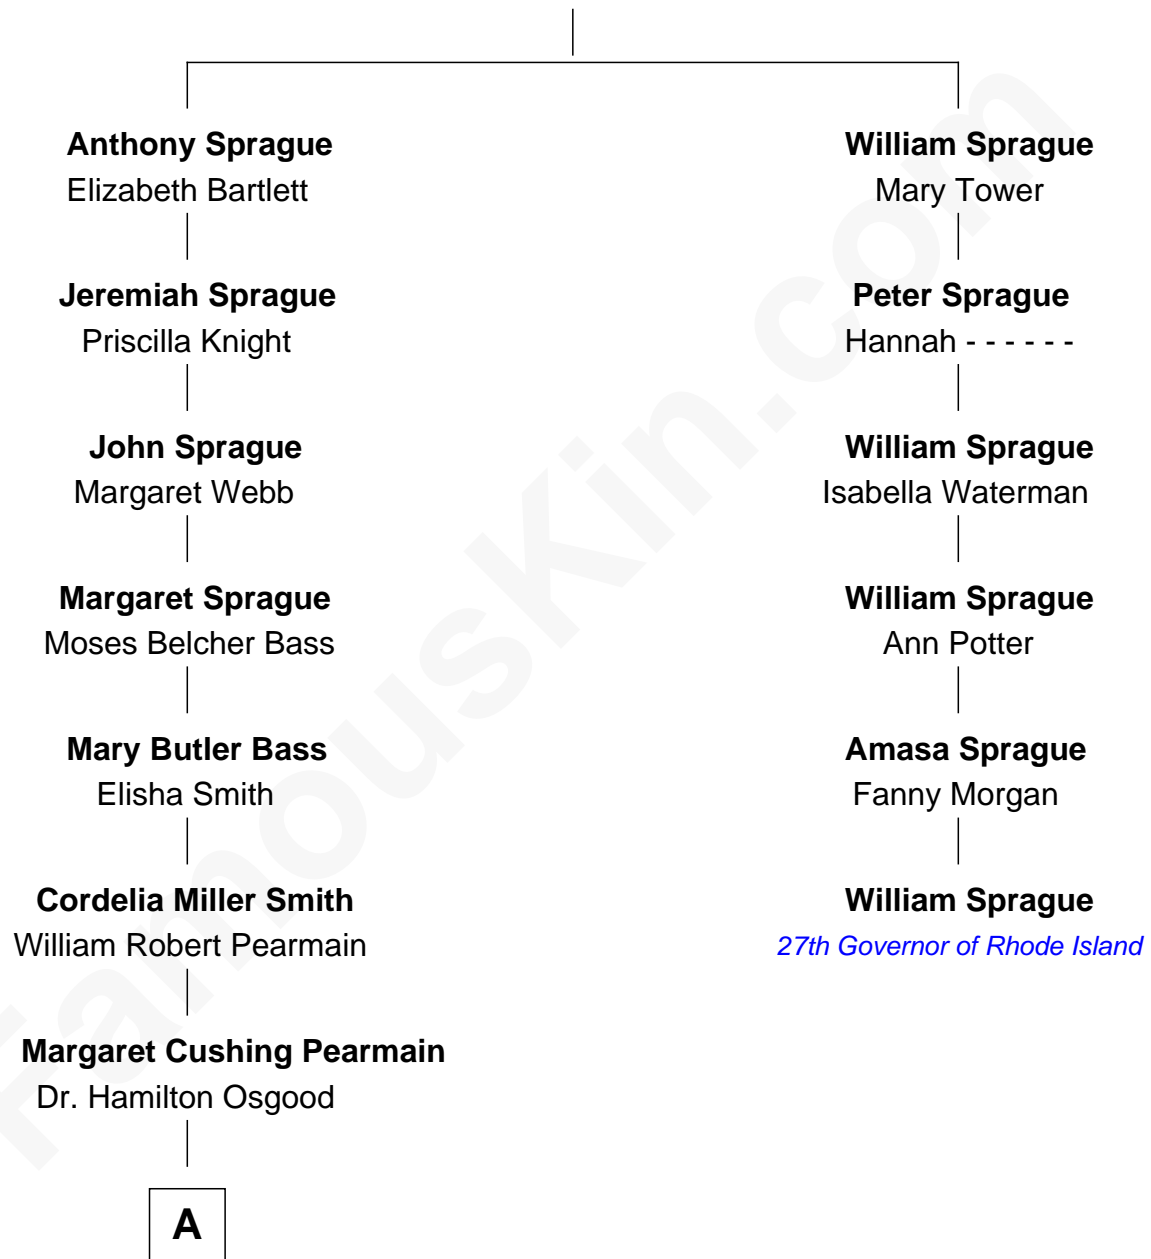

FamousKin.com

Relationship Chart of

Erskine Childers

4th President of Ireland

5th cousin 3 times removed of

William Sprague

27th Governor of Rhode Island

William Sprague
Millicent Eames

A

—
Mary Alden Osgood

Erskine Childers

—
Erskine Childers

4th President of Ireland

FamousKin.com