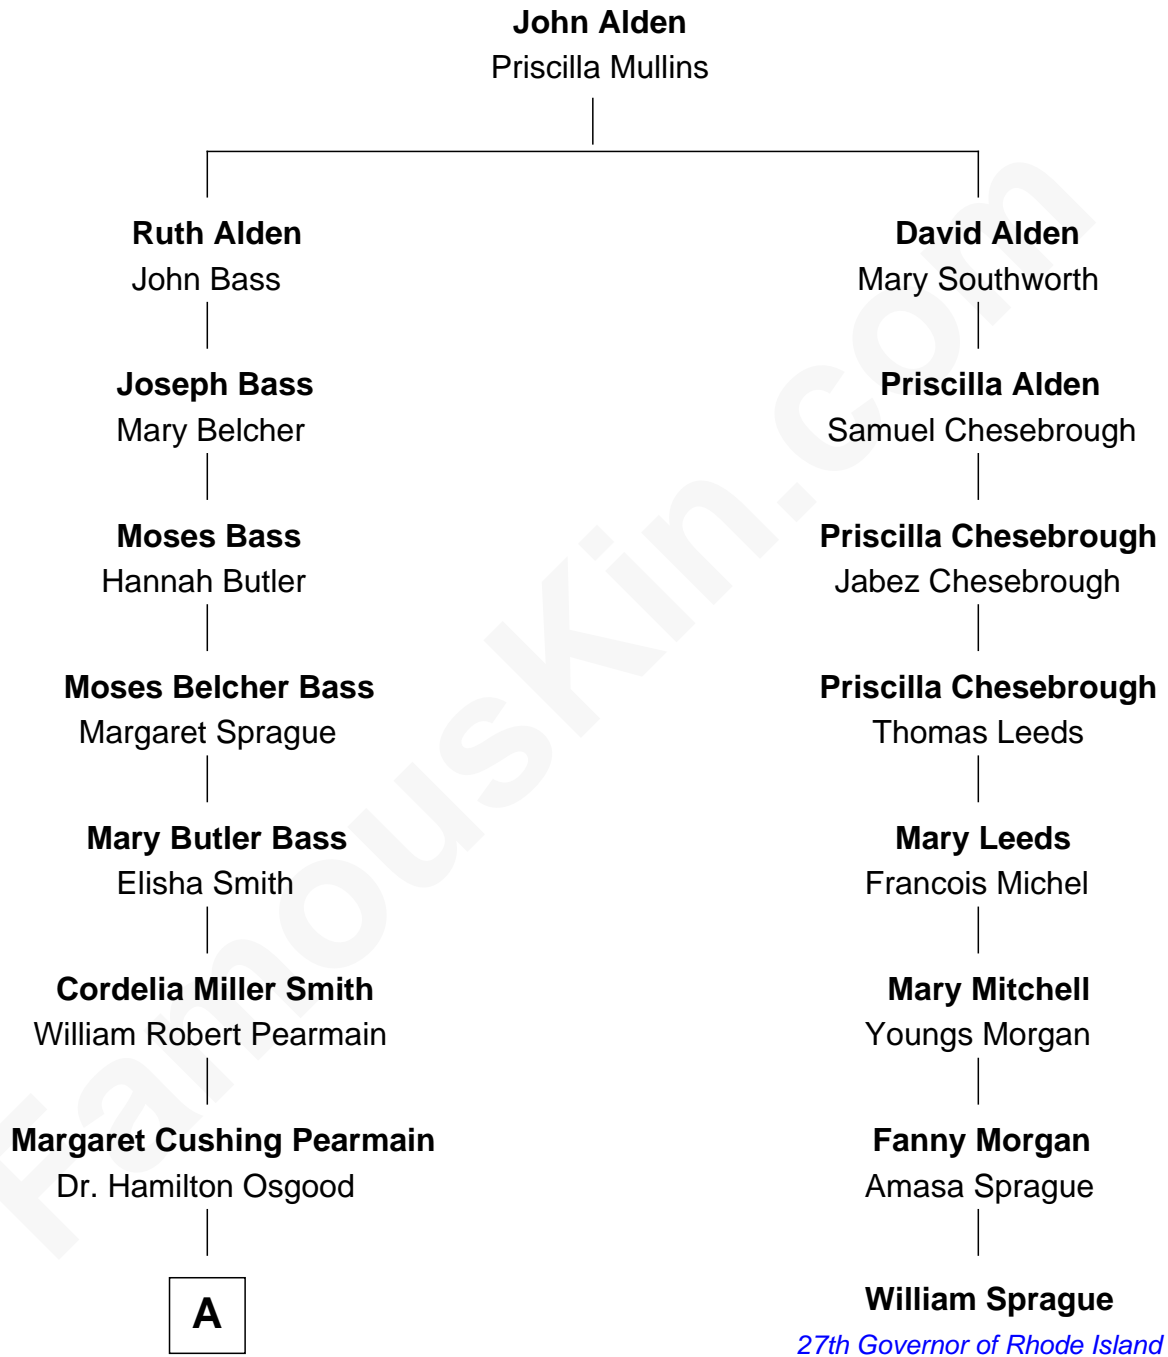

FamousKin.com Relationship Chart of

Erskine Childers

4th President of Ireland

7th cousin 1 time removed of

William Sprague

27th Governor of Rhode Island

A

—
Mary Alden Osgood

Erskine Childers

—
Erskine Childers

4th President of Ireland

FamousKin.com