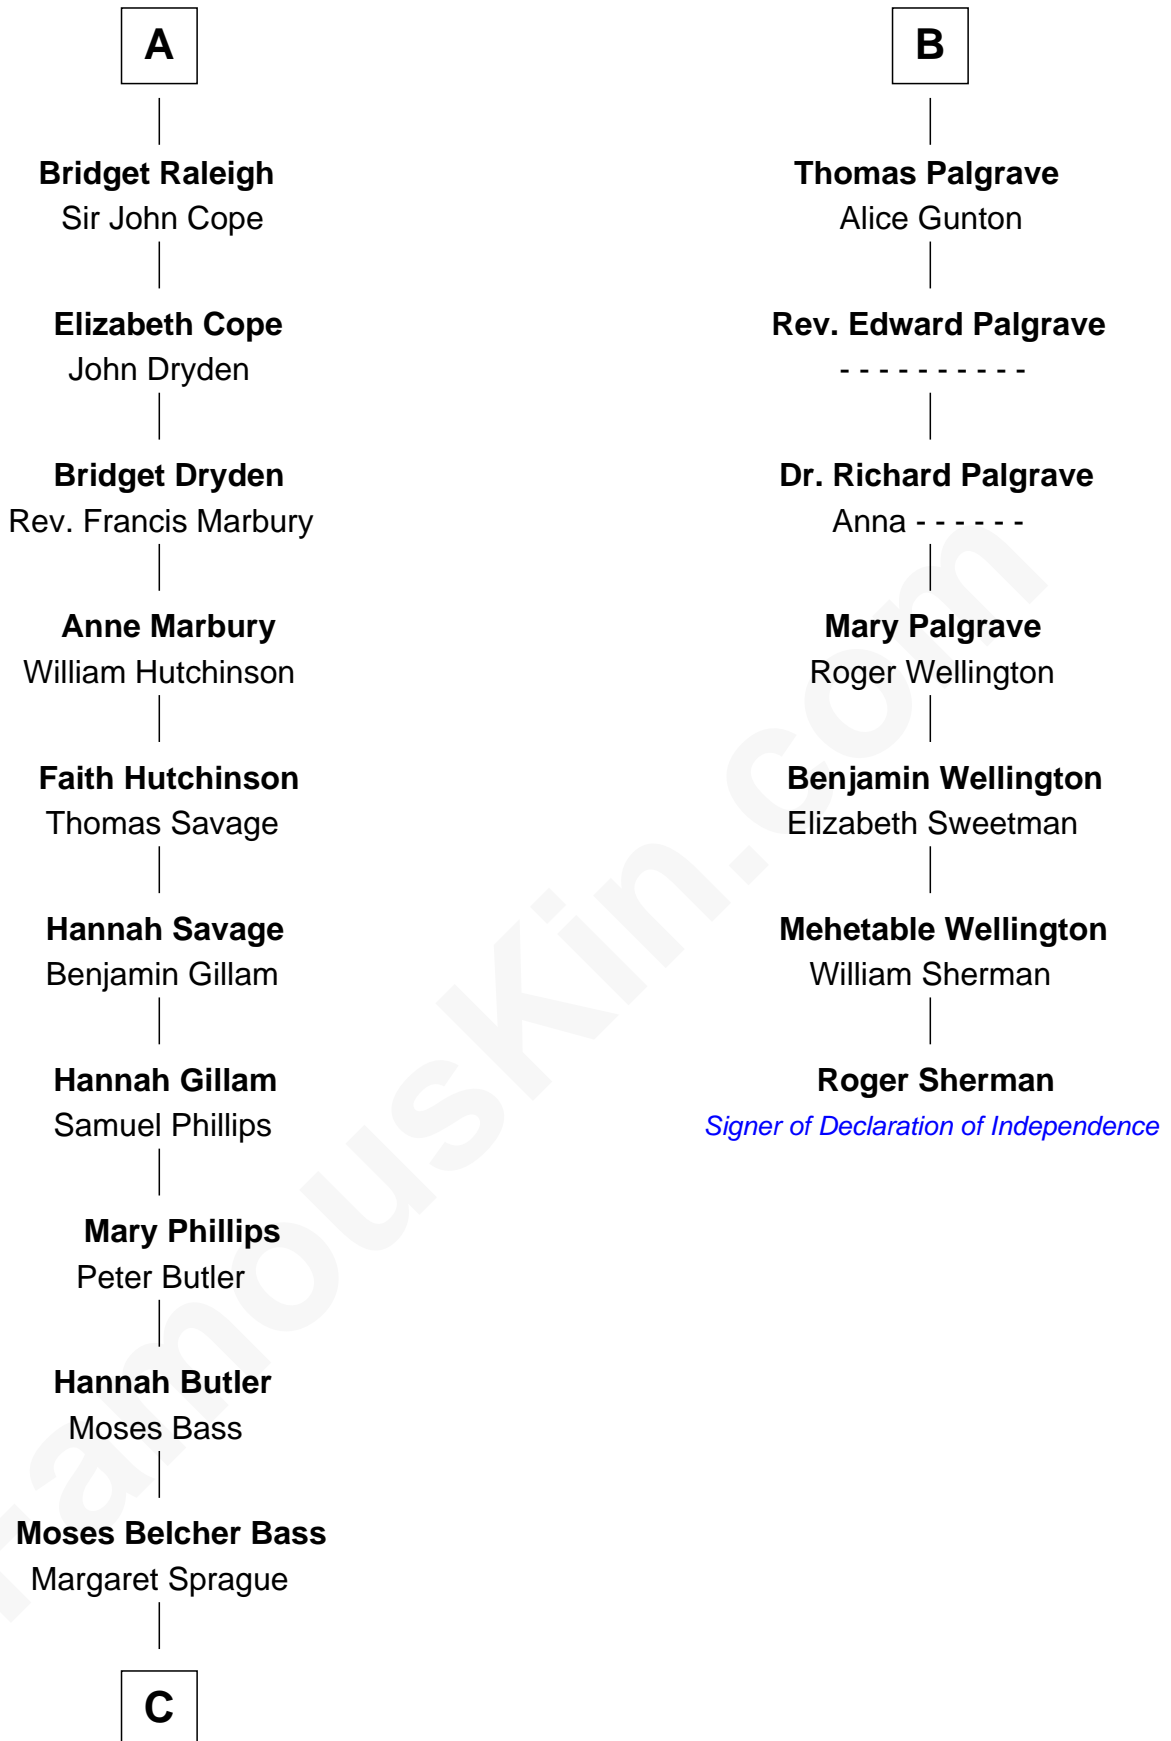

## Relationship Chart of

### Erskine Childers

4th President of Ireland

13th cousin 8 times removed of

**Roger Sherman**

Signer of the Declaration of Independence

**Edmund Fitzalan**

Alice de Warenne

**C**

—  
**Mary Butler Bass**

Elisha Smith

—  
**Cordelia Miller Smith**

William Robert Pearmain

—  
**Margaret Cushing Pearmain**

Dr. Hamilton Osgood

—  
**Mary Alden Osgood**

Erskine Childers