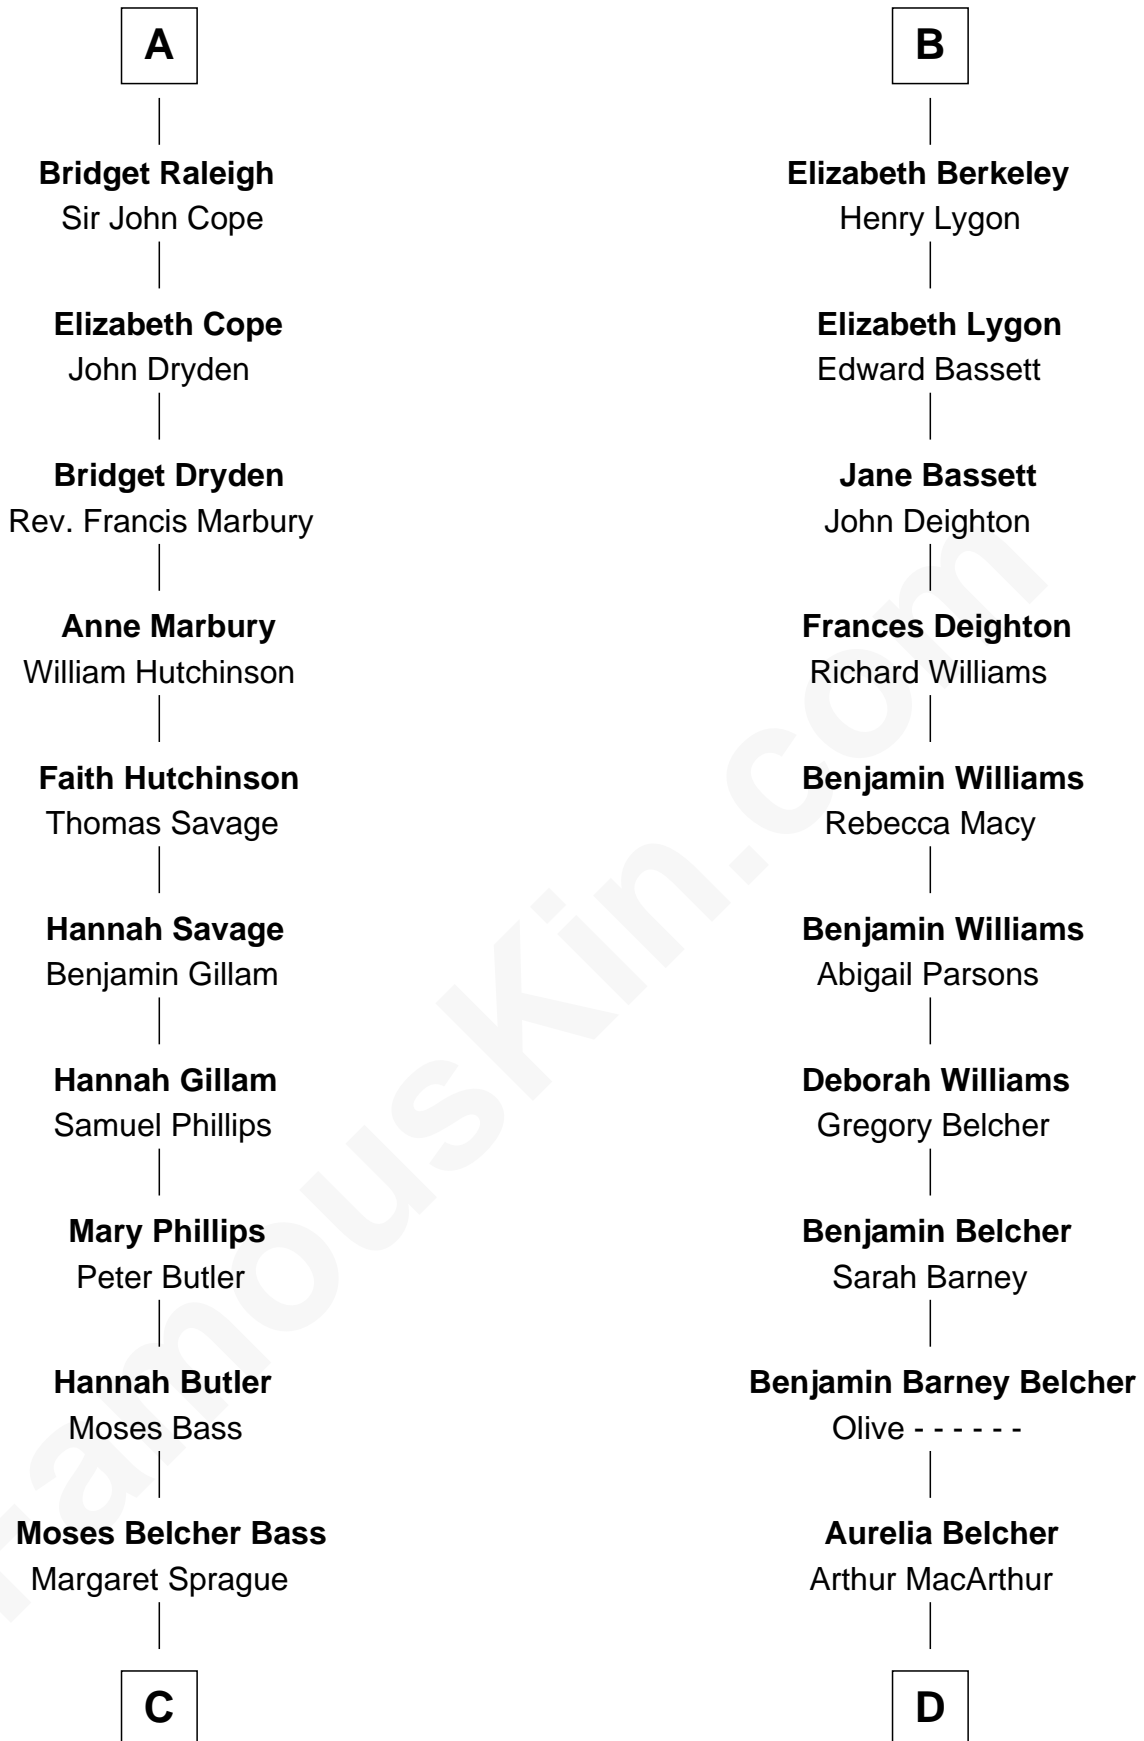

## Relationship Chart of

### Erskine Childers

*4th President of Ireland*

18th cousin 3 times removed of

### General Douglas MacArthur

*U.S. Army - World War II*

**Edmund Fitzalan**

Alice de Warenne

**C**

**Mary Butler Bass**

Elisha Smith

**Cordelia Miller Smith**

William Robert Pearmain

**Margaret Cushing Pearmain**

Dr. Hamilton Osgood

**Mary Alden Osgood**

Erskine Childers

**Erskine Childers**

*4th President of Ireland*

**D**