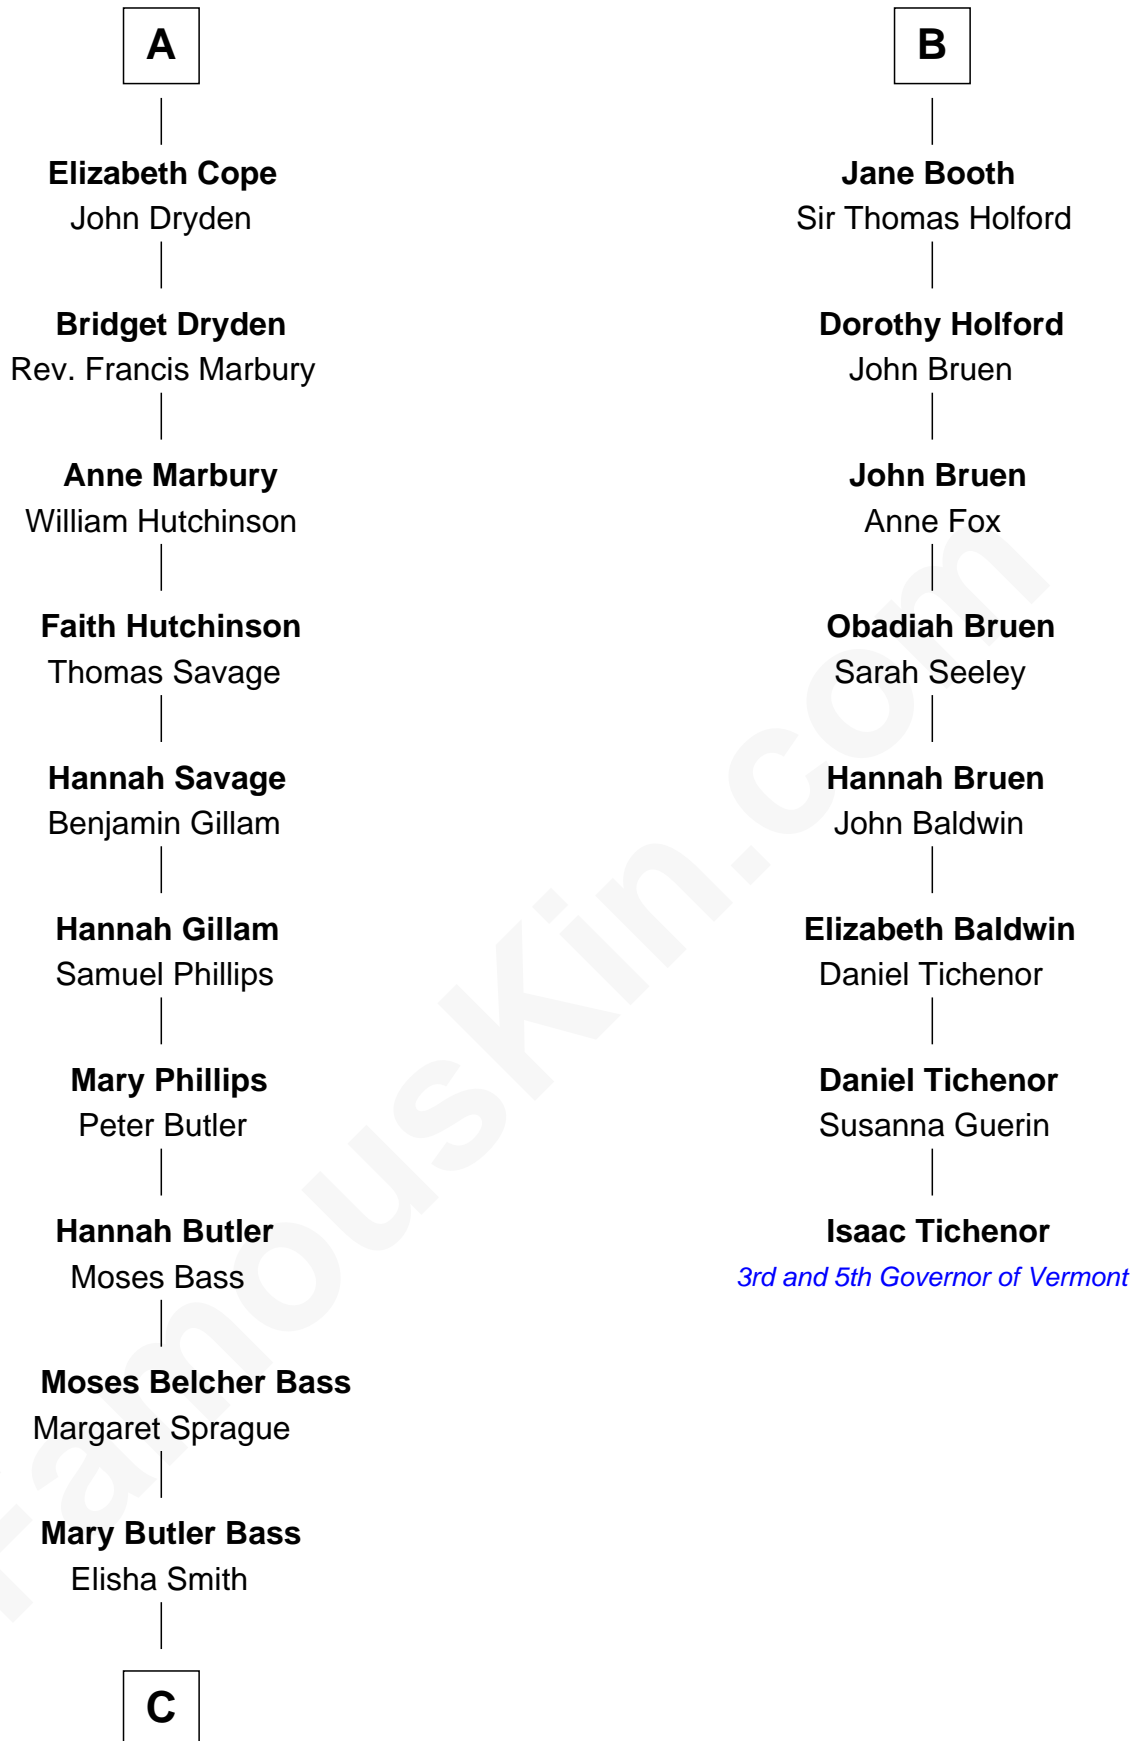

FamousKin.com

Relationship Chart of

Erskine Childers

4th President of Ireland

14th cousin 6 times removed of

Isaac Tichenor

3rd and 5th Governor of Vermont

Ralph de Stafford

Elizabeth de Beke

Sir Robert de Swinnerton

Phillippa Ferrers

Sir Thomas Greene

Maud de Swinnerton

Sir John Savage

Elizabeth Greene

William Raleigh

Margaret Savage

Sir John Dutton

Sir Edward Raleigh

Margaret Verney

Maude Dutton

Sir William Booth

Sir Edward Raleigh

Anne Chamberlayne

Sir George Booth

Katherine Montfort

Bridget Raleigh

Sir John Cope

Sir William Booth

Ellen Montgomery

A

B