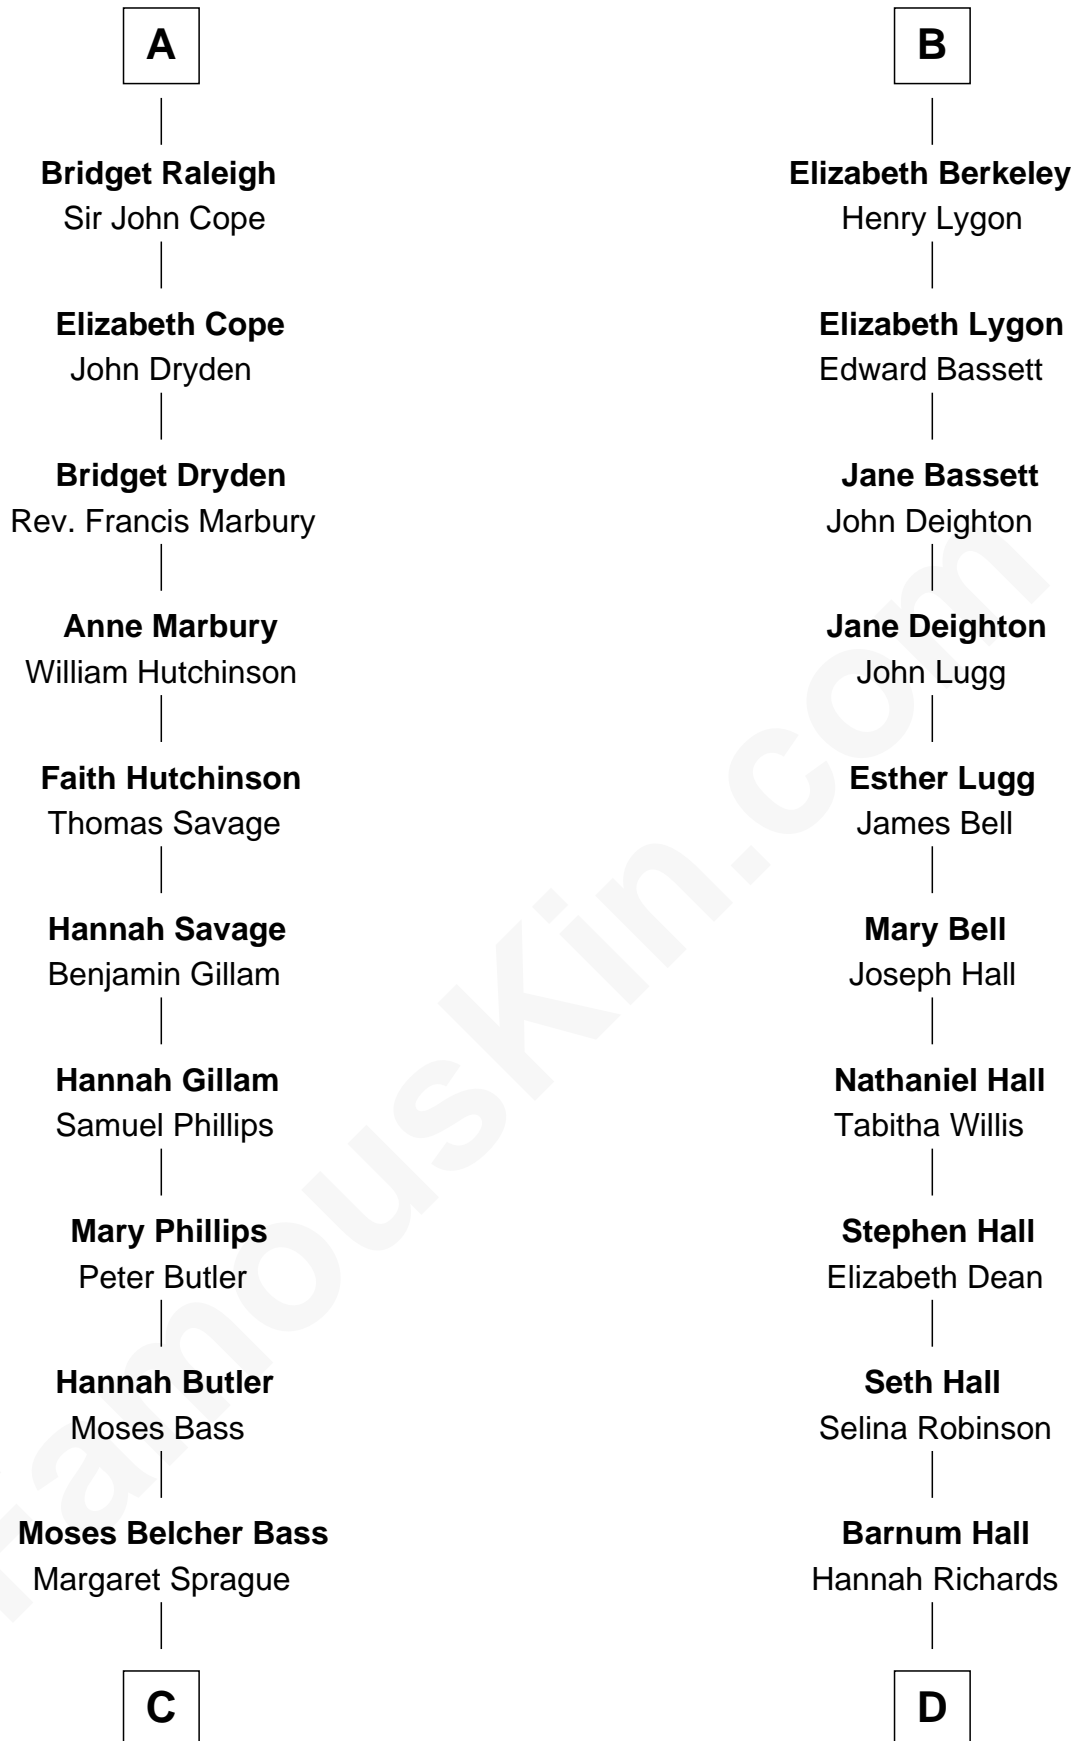

FamousKin.com

Relationship Chart of

Erskine Childers
4th President of Ireland

21st cousin of

Geena Davis
Movie and TV Actress

Edmund Fitzalan
Alice de Warenne

C

Mary Butler Bass

Elisha Smith

Cordelia Miller Smith

William Robert Pearmain

Margaret Cushing Pearmain

Dr. Hamilton Osgood

Mary Alden Osgood

Erskine Childers

Erskine Childers