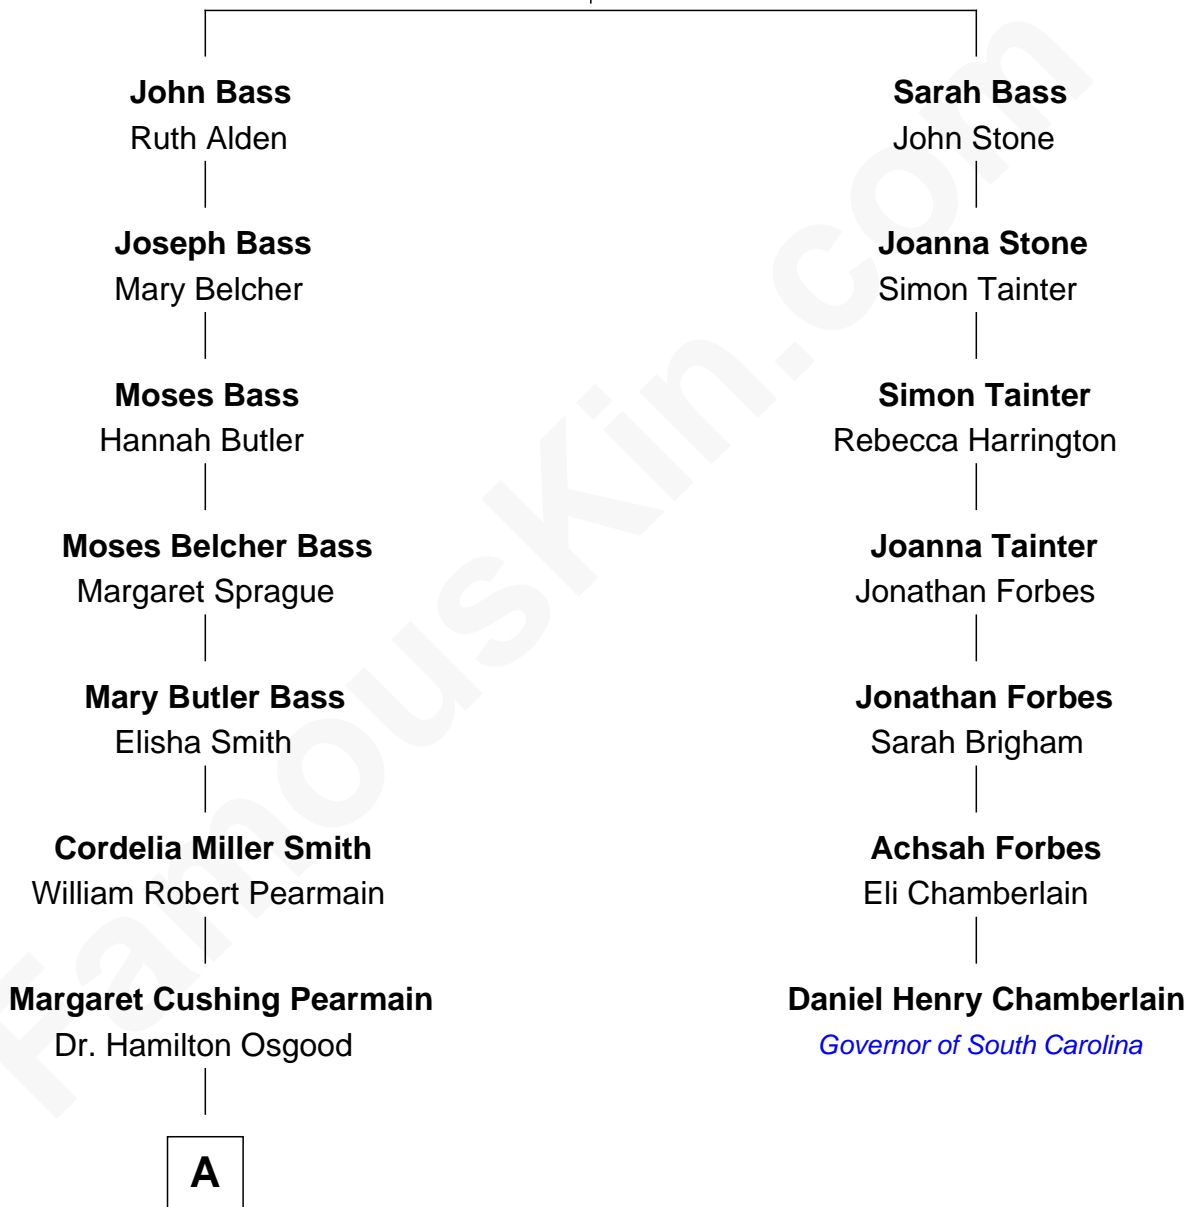

FamousKin.com

Relationship Chart of

Erskine Childers

4th President of Ireland

6th cousin 2 times removed of

Daniel Henry Chamberlain

76th Governor of South Carolina

Samuel Bass

Anne Savell

A

—
Mary Alden Osgood

Erskine Childers

—
Erskine Childers

4th President of Ireland

FamousKin.com