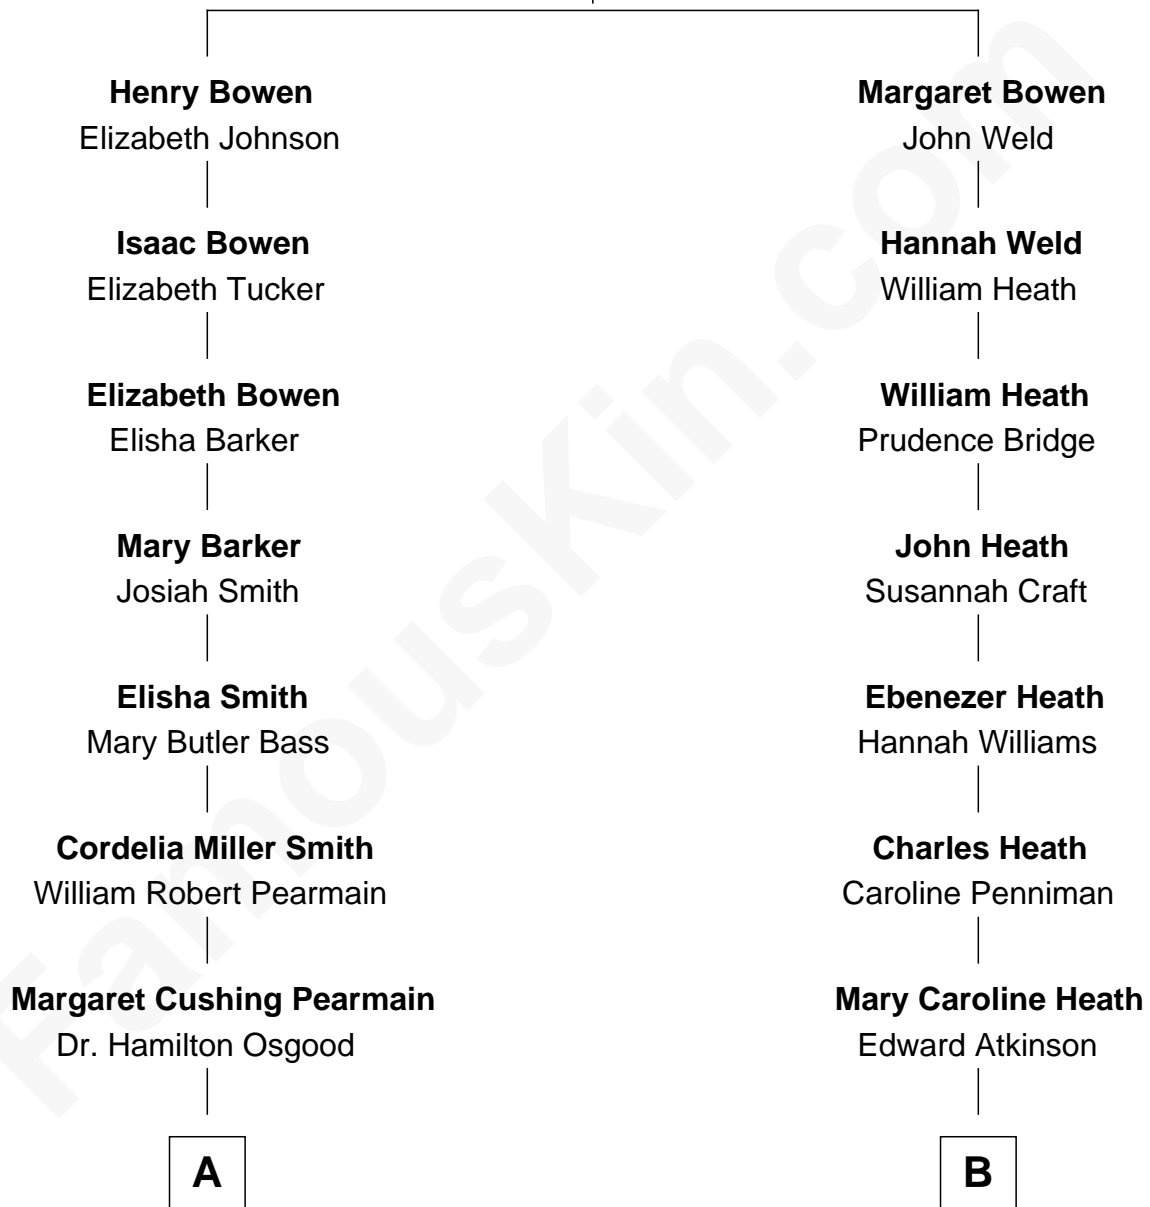

# FamousKin.com Relationship Chart of

**Erskine Childers**

*4th President of Ireland*

8th cousin 1 time removed of

**Sam Waterston**

*Stage, TV and Movie Actor*

**Griffith Bowen**  
Margaret Fleming

**A**

**Mary Alden Osgood**

Erskine Childers

**Erskine Childers**

*4th President of Ireland*

**B**

**Robert Whitman Atkinson**

Ellizabeth Bispham Page

**Alice Tucker Atkinson**

George Chychele Waterston

**Sam Waterston**

*Stage, TV and Movie Actor*

FamousKin.com