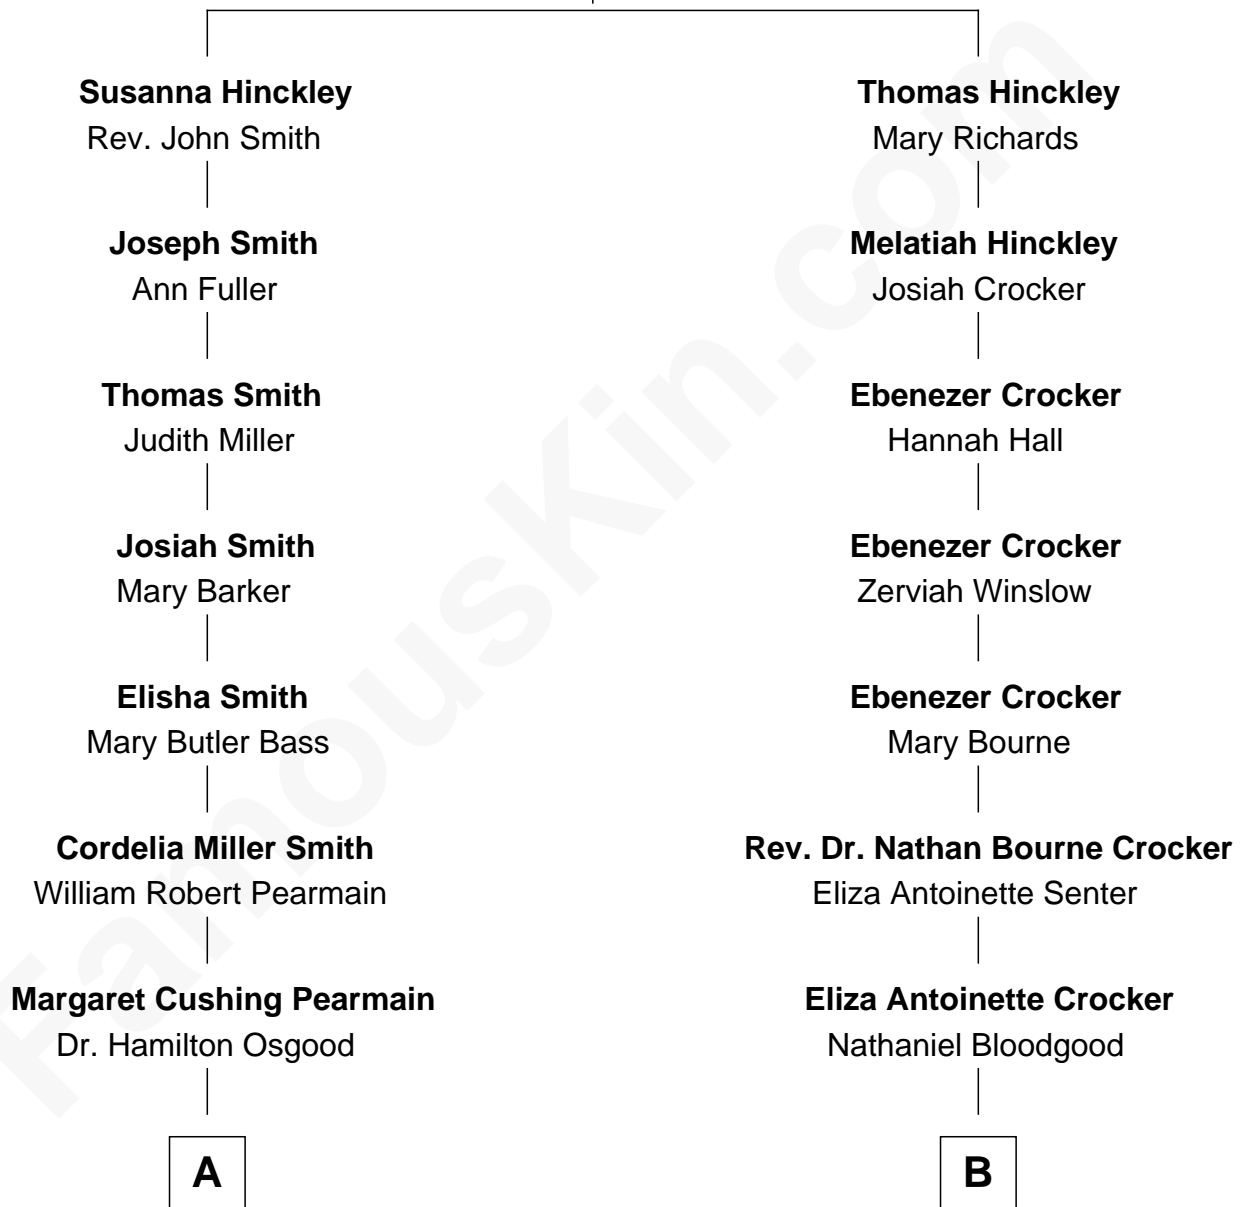

# FamousKin.com Relationship Chart of

**Erskine Childers**

*4th President of Ireland*

8th cousin 3 times removed of

**Kyra Sedgwick**

*TV and Movie Actress*

**Samuel Hinckley**

Sarah Soole

**A**

**Mary Alden Osgood**

Erskine Childers

**Erskine Childers**

*4th President of Ireland*

**B**

**Helen Bloodgood**

Francis Peabody