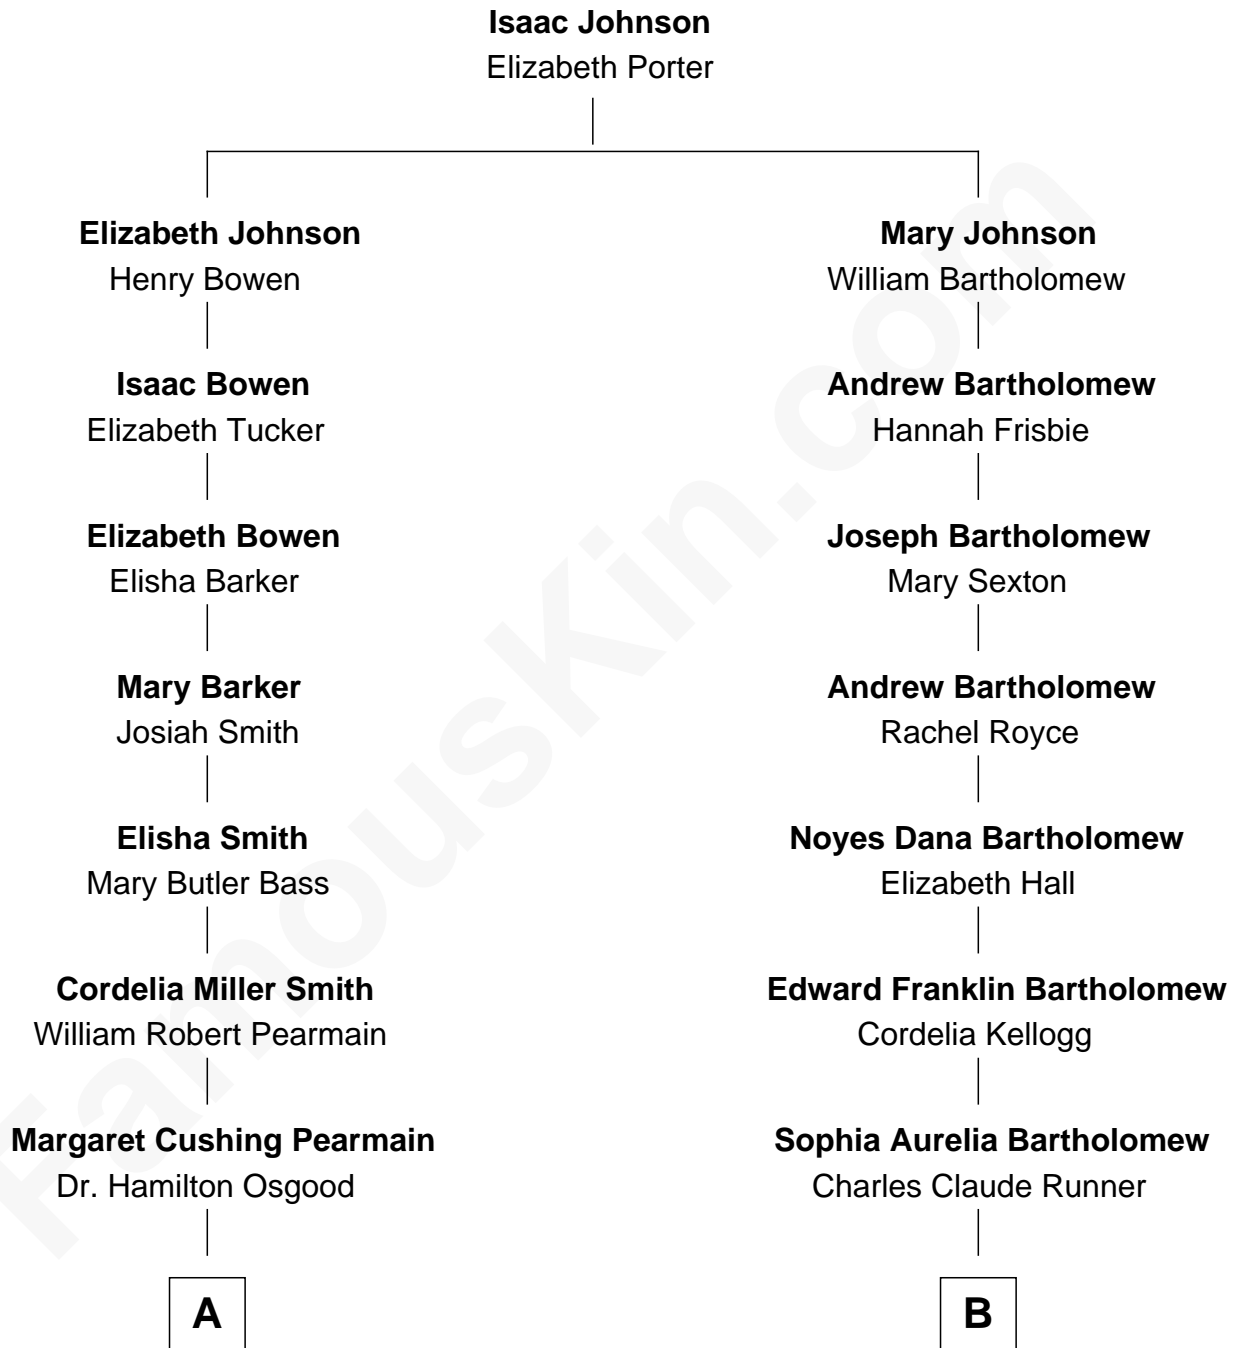

FamousKin.com

Relationship Chart of

Erskine Childers

4th President of Ireland

8th cousin 1 time removed of

Clint Eastwood

TV & Film Actor and Director

A

Mary Alden Osgood

Erskine Childers

Erskine Childers

4th President of Ireland

B

Waldo Errol Runner

Virginia May McClanahan

Margaret Ruth Runner