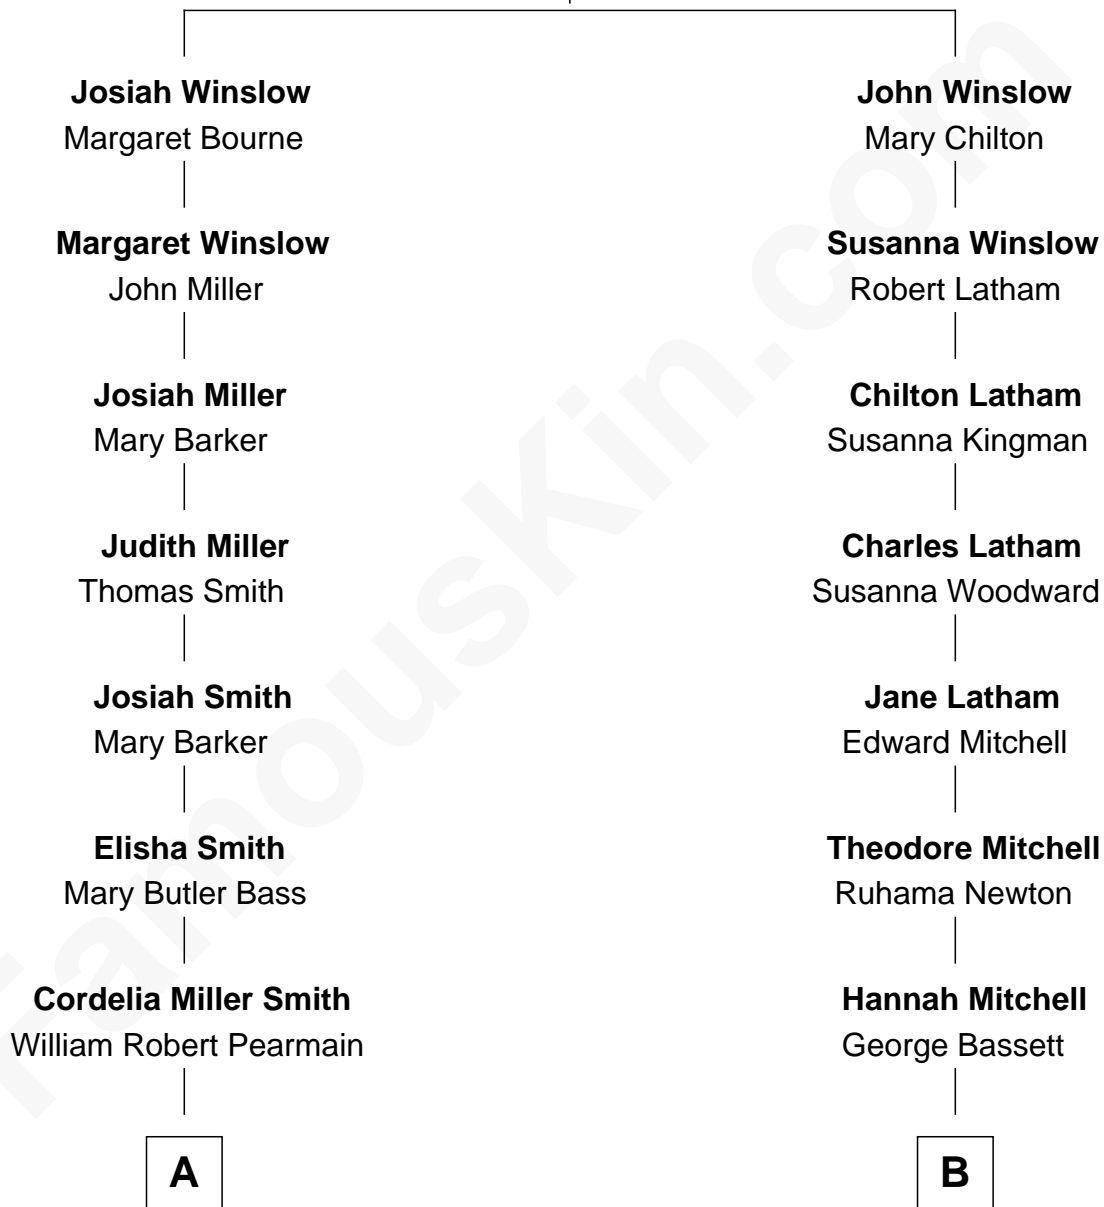

FamousKin.com

Relationship Chart of

Erskine Childers

4th President of Ireland

9th cousin 3 times removed of

Nat Faxon

Actor, Comedian, Director and Screenwriter

Edward Winslow

Magdalen Oliver

A

Margaret Cushing Pearmain
Dr. Hamilton Osgood

Mary Alden Osgood
Erskine Childers

Erskine Childers
4th President of Ireland

B

Mary F. Bassett
Ira M. Conant

Herbert Ira Conant
Alleda B. Pierce

Marie Bassett Conant
Dr. Nathaniel Wales Faxon

William Otis Faxon
Frances Mary Parker

Dr. David Parker Faxon
Monica Andrea Kersten

Nat Faxon
Actor, Comedian, Director and Screenwriter