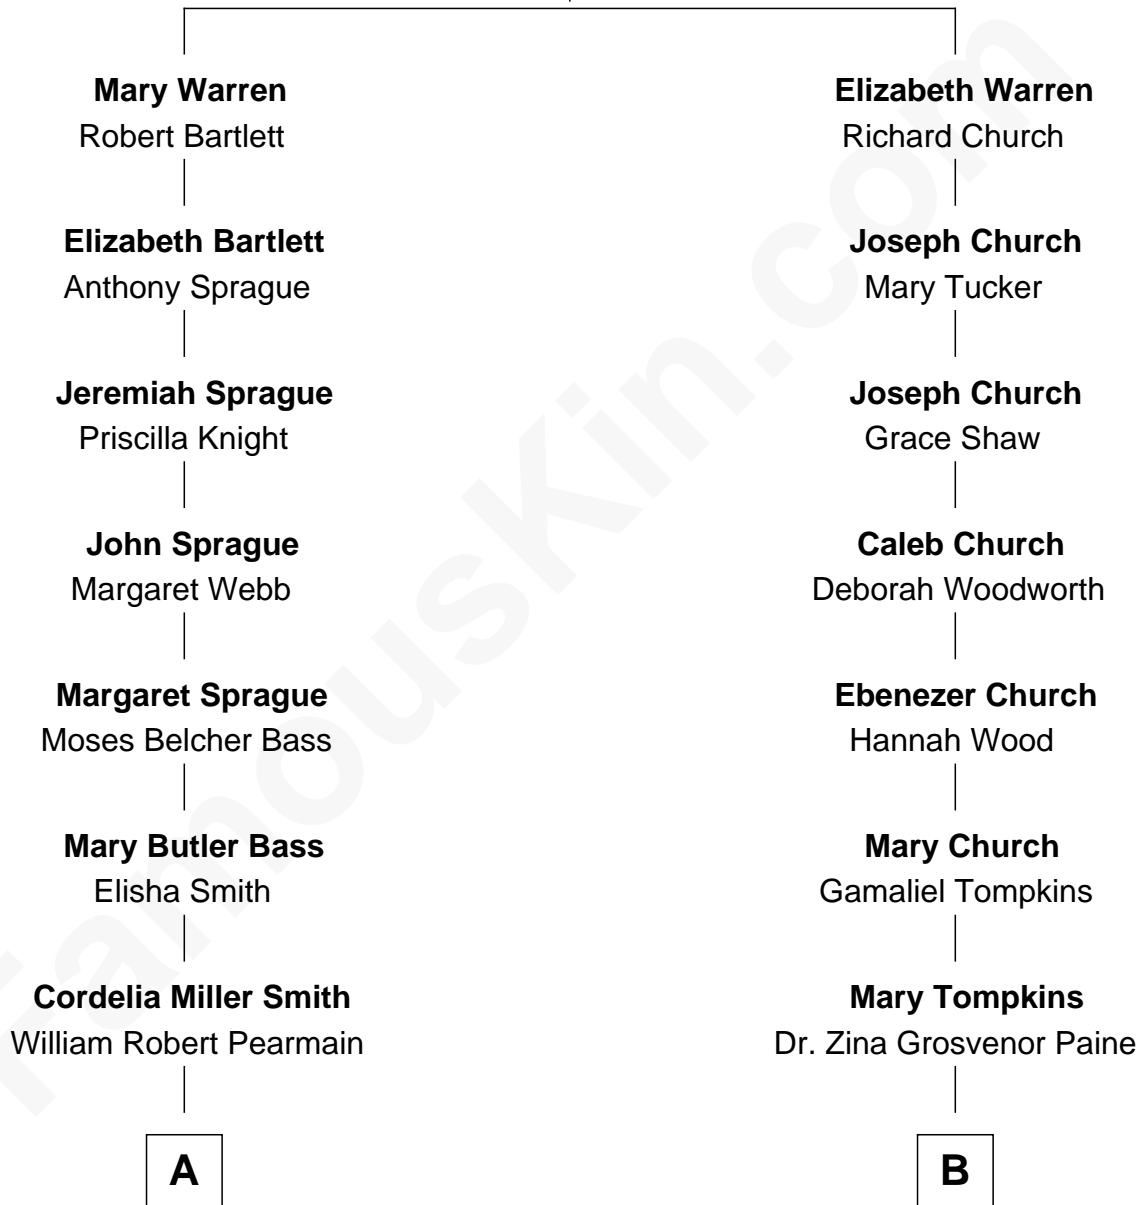

FamousKin.com Relationship Chart of

Erskine Childers

4th President of Ireland

9th cousin of

Charles M. Dale

66th Governor of New Hampshire

Richard Warren
Elizabeth Walker

A

Margaret Cushing Pearmain

Dr. Hamilton Osgood

Mary Alden Osgood

Erskine Childers

Erskine Childers

4th President of Ireland

B

Nathaniel Tompkins Paine

Martha Mariah Milby

Maud Paine

Fred Vernon Dale

Charles M. Dale

66th Governor of New Hampshire

FamousKin.com