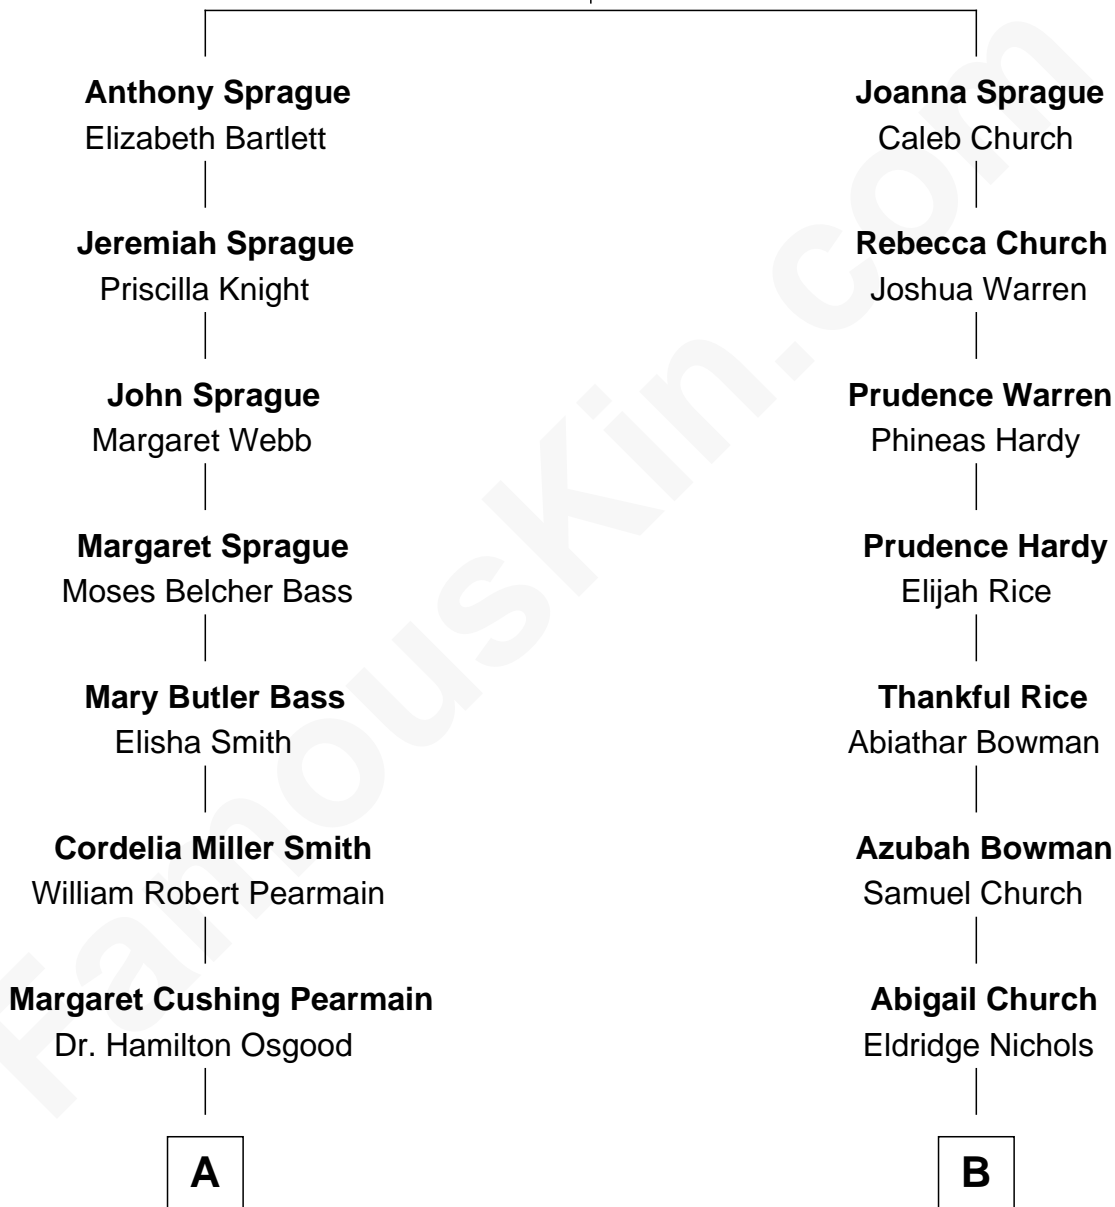

William Sprague

Millicent Eames