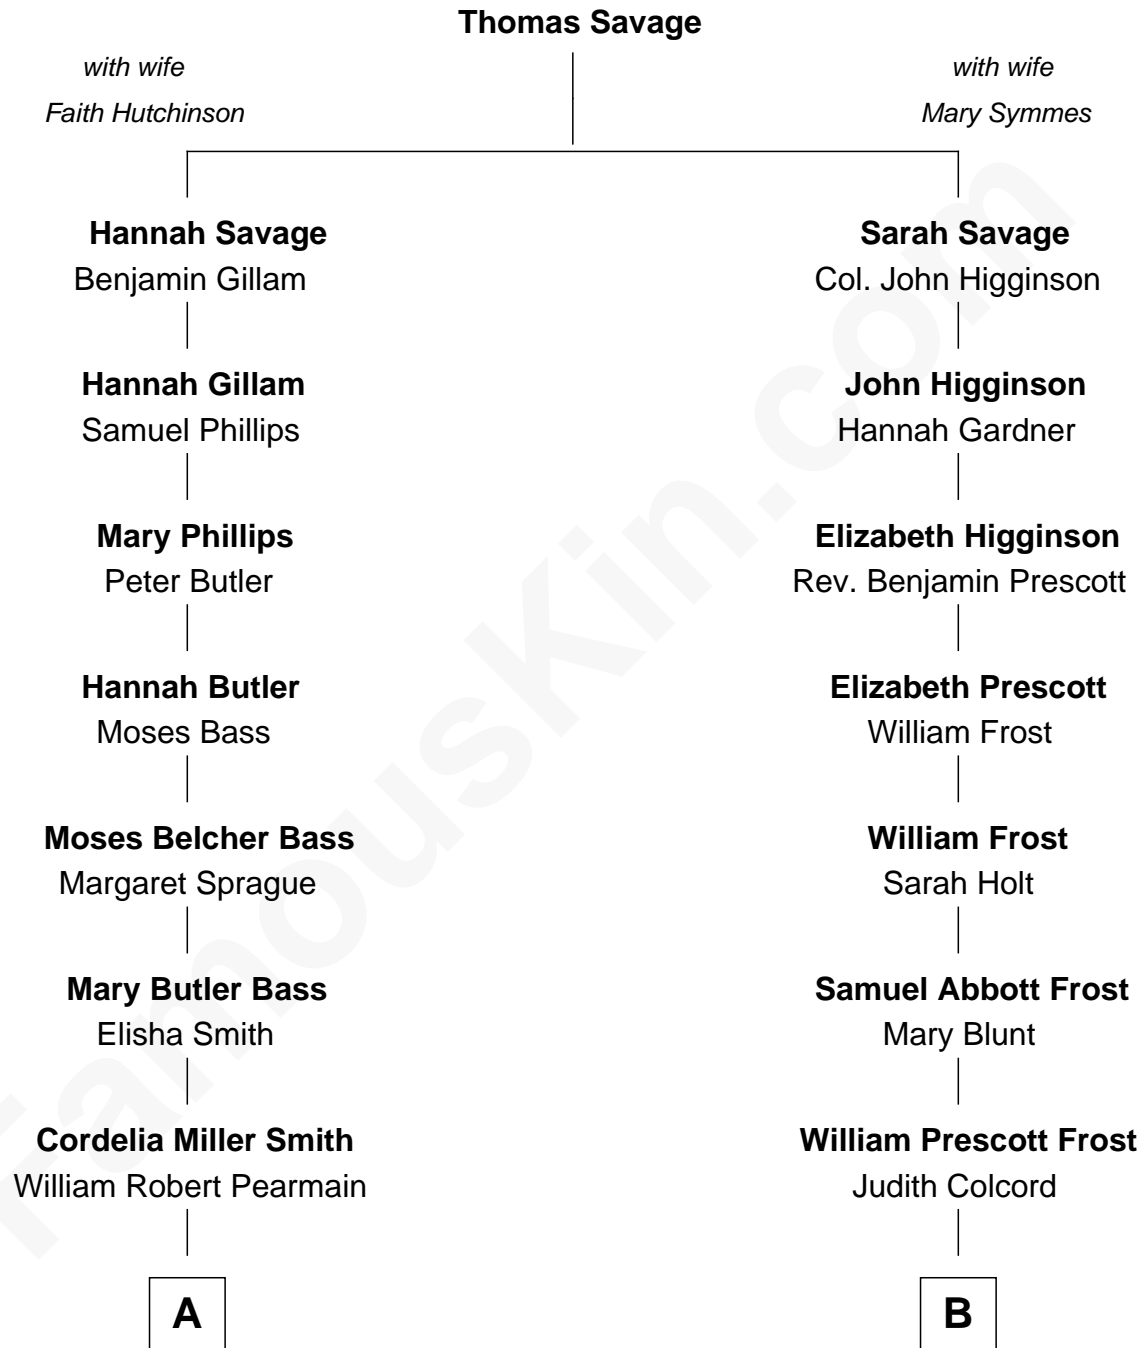

FamousKin.com Relationship Chart of

Erskine Childers

4th President of Ireland

8th cousin 1 time removed of

Robert Frost

Poet and Playwright

FamousKin.com