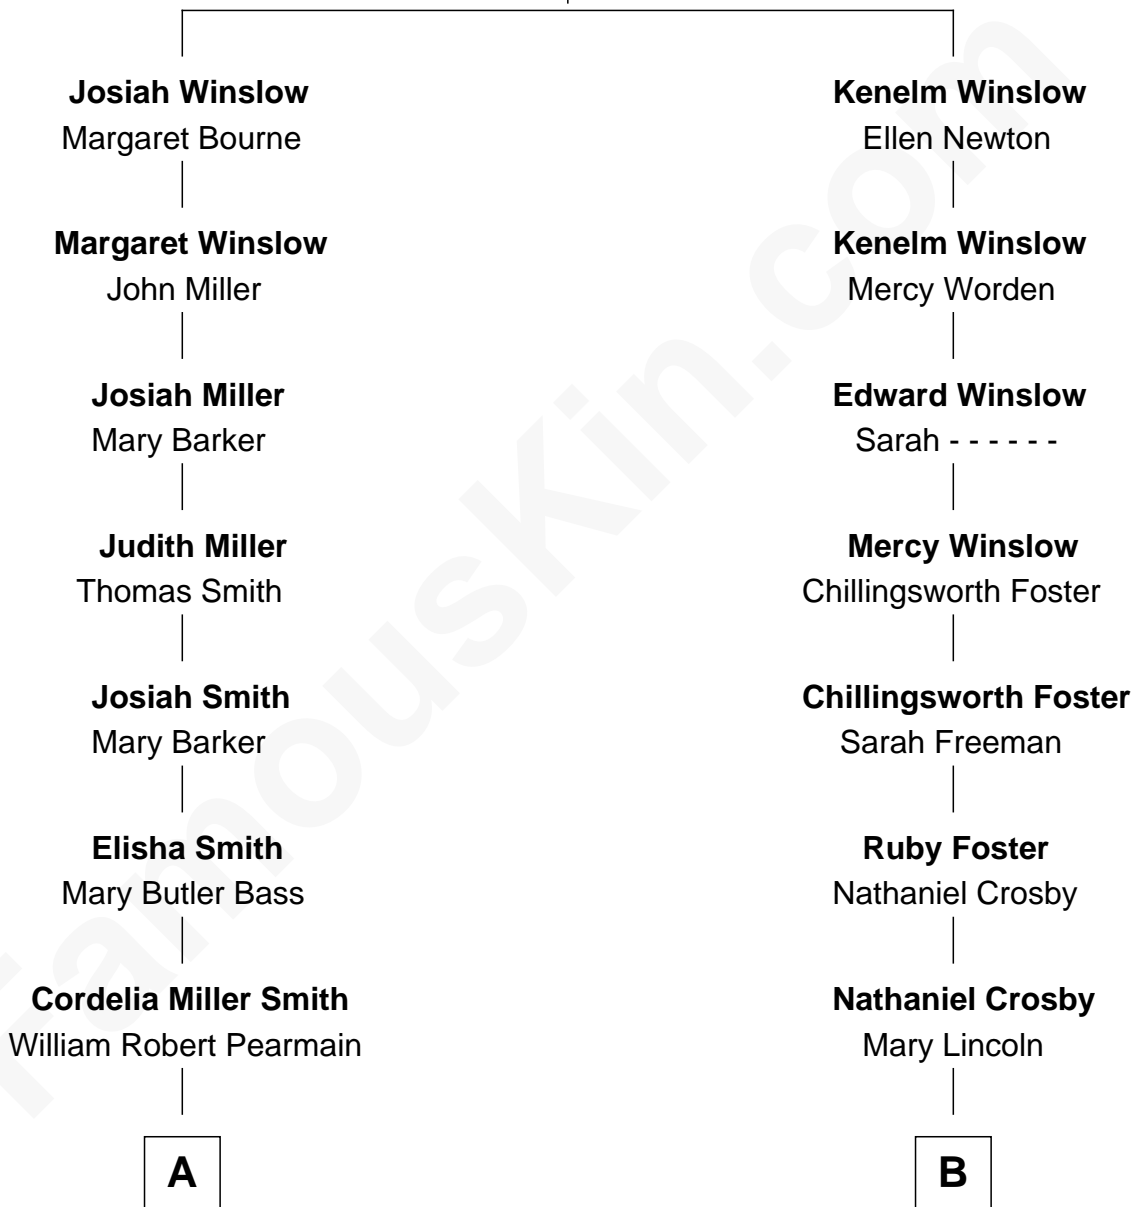

FamousKin.com Relationship Chart of

Erskine Childers

4th President of Ireland

9th cousin of

Bing Crosby

Singer and Movie Actor

Edward Winslow

Magdalen Oliver

A

Margaret Cushing Pearmain

Dr. Hamilton Osgood

Mary Alden Osgood

Erskine Childers

Erskine Childers

4th President of Ireland

B