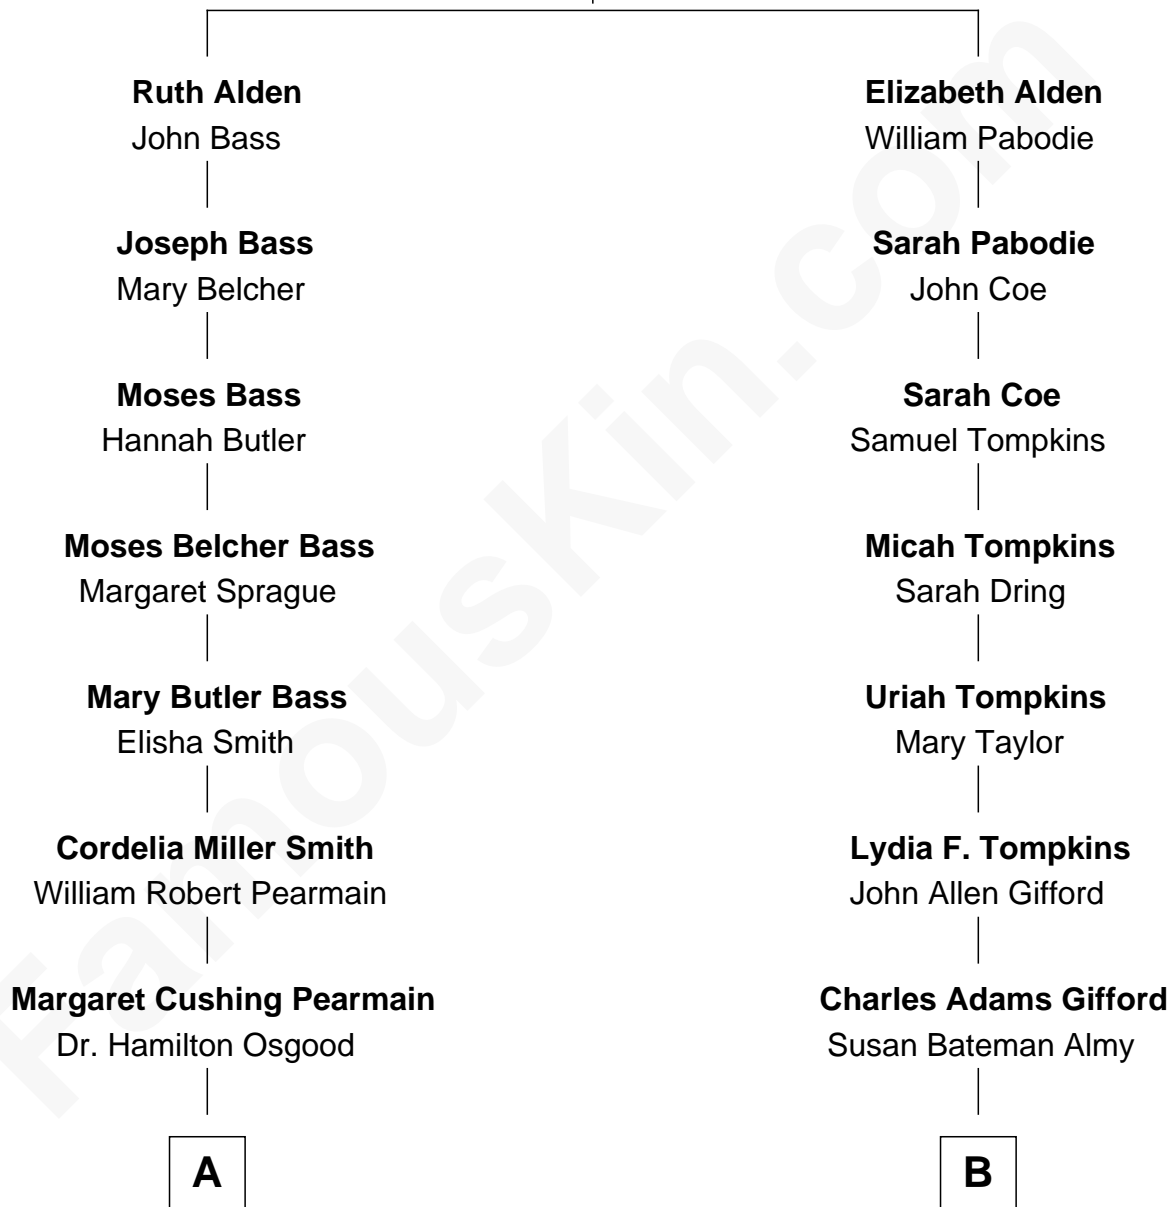

FamousKin.com Relationship Chart of

Erskine Childers

4th President of Ireland

8th cousin 1 time removed of

Marilyn Monroe

Actress, Model, and Singer

John Alden
Priscilla Mullins

A

Mary Alden Osgood

Erskine Childers

Erskine Childers

4th President of Ireland

B

Frederick Almy Gifford

Elizabeth Easton Tennant

Charles Stanley Gifford

Gladys Pearl Monroe

Marilyn Monroe

Actress, Model, and Singer

FamousKin.com